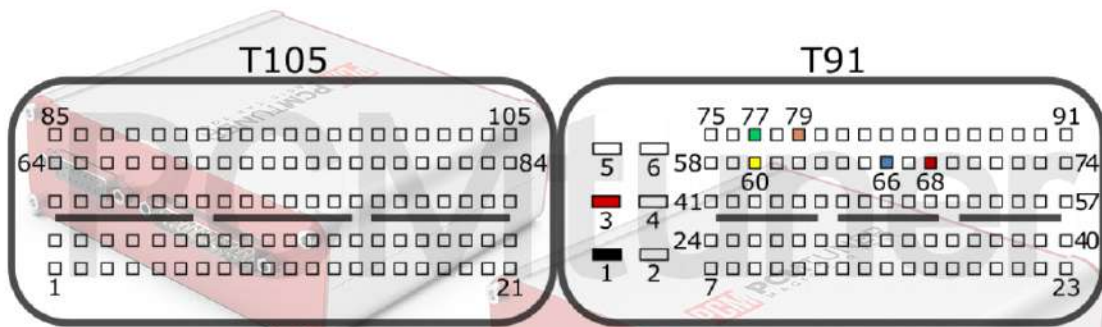

K/H

tuner-box.com

v.2

2022-05-12

PCMtuner

Engine Control Unit

MEG17.9.8 TC1767

+12V	T91: 3, 68	CAN-L	T94: 77
GND	T91: 1	CAN-H	T91: 60
GPT0	GPT1	T91: 66, 79	