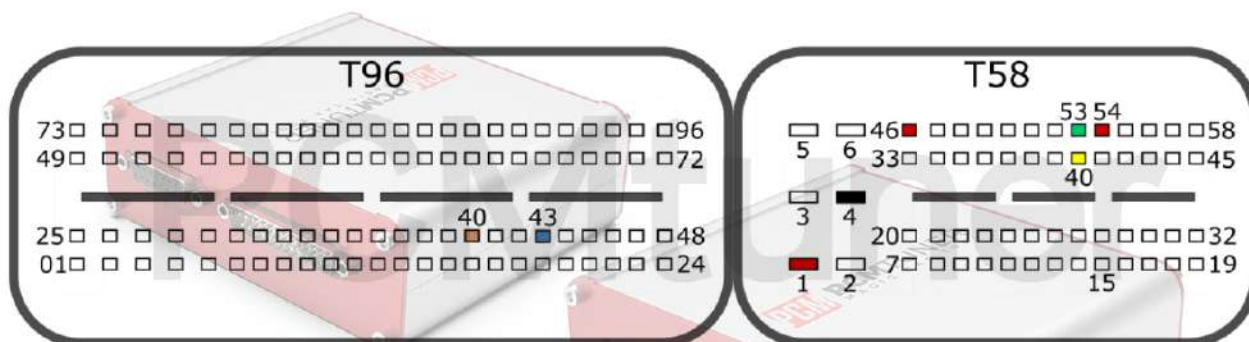

PCMtuner

Engine Control Unit

EDC17CP68 TC1797

+12V	T58: 1, 46, 54	CAN-L	T58: 53
GND	T58: 4	CAN-H	T58: 40
GPT0	GPT1	T96: 43, 40	

VOLVO

tuner-box.com

v.2

2022-05-12