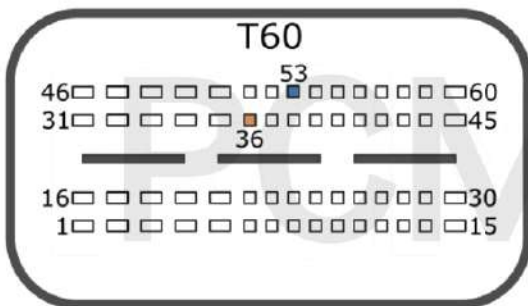

+12V	T94: 5, 87, 92	CAN-L	T94: 67
GND	T94: 1	CAN-H	T94: 68
GPT0 GPT1	T60: 53, 36		

SKODA

VAG

tuner-box.com

v.2

2022-05-12