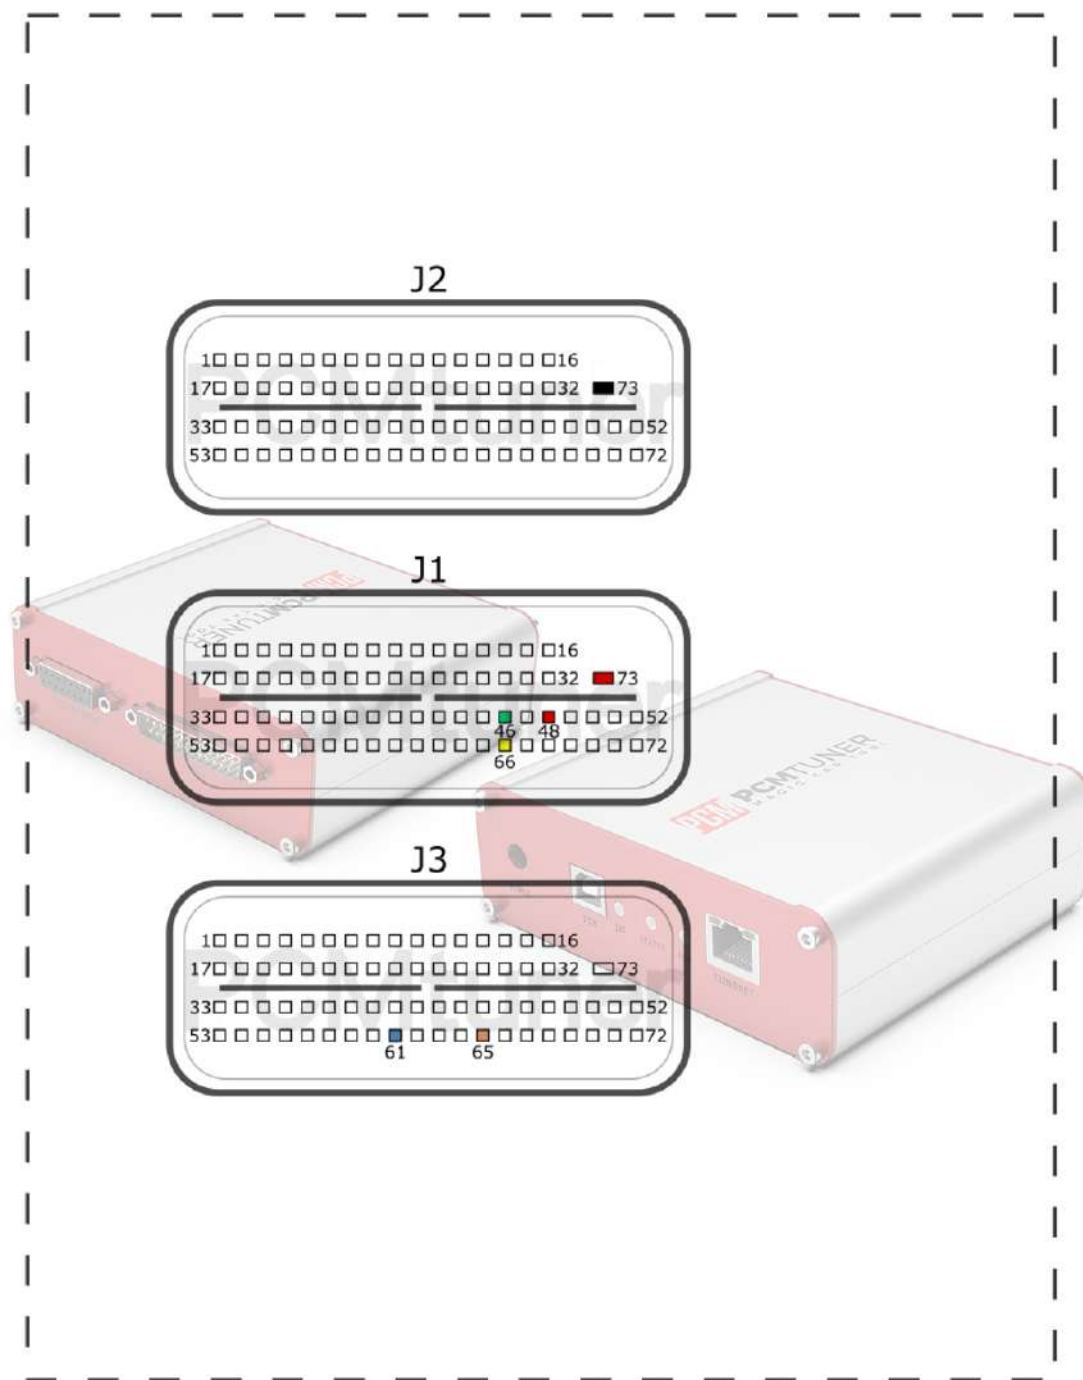

PCMtuner

Engine Control Unit

EDC17CP18 TC1796

+12V	J1: 73, 48	CAN-L	J1: 46
GND	J2: 73	CAN-H	J1: 66
GPT0	GPT1	J3: 61, 65	

GM

tuner-box.com

v.2

2022-05-12