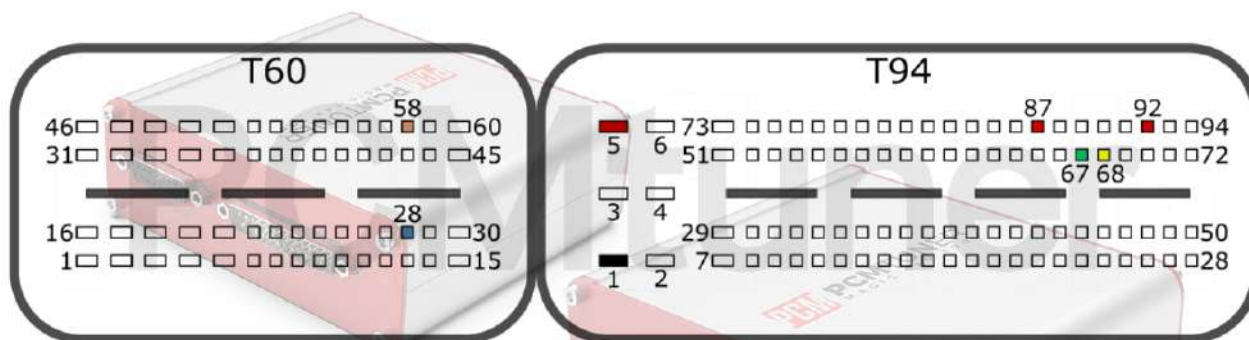

PCMtuner

Engine Control Unit

EDC17U01 TC1766

+12V	T94: 5, 87, 92	CAN-L	T94: 67
GND	T94: 1	CAN-H	T94: 68
GPT0	GPT1	T60: 28, 58	

VAG

tuner-box.com

v.2

2022-05-12