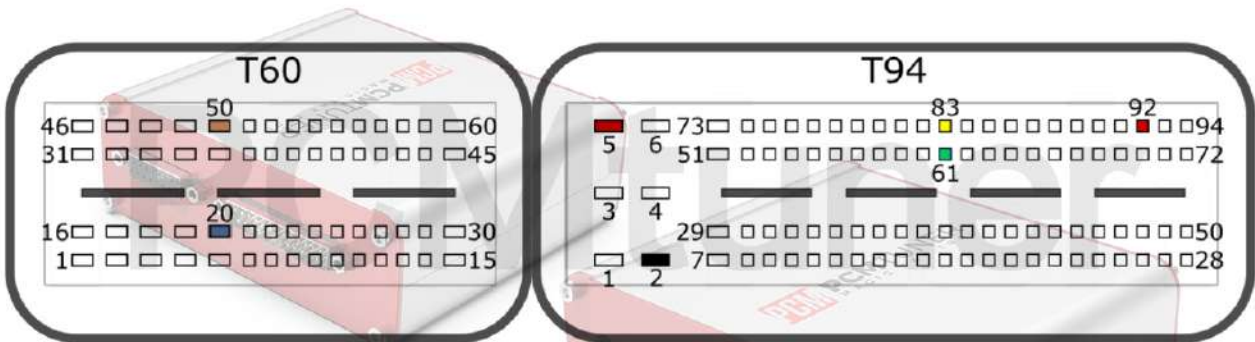

PCMtuner

Engine Control Unit

MED17.9.63 TC1793

+12V	T94: 5, 92	CAN-L	T94: 61
GND	T94: 2	CAN-H	T94: 83
GPT0	GPT1	T60: 20, 50	

SUZUKI

tuner-box.com

v.2

2022-05-12