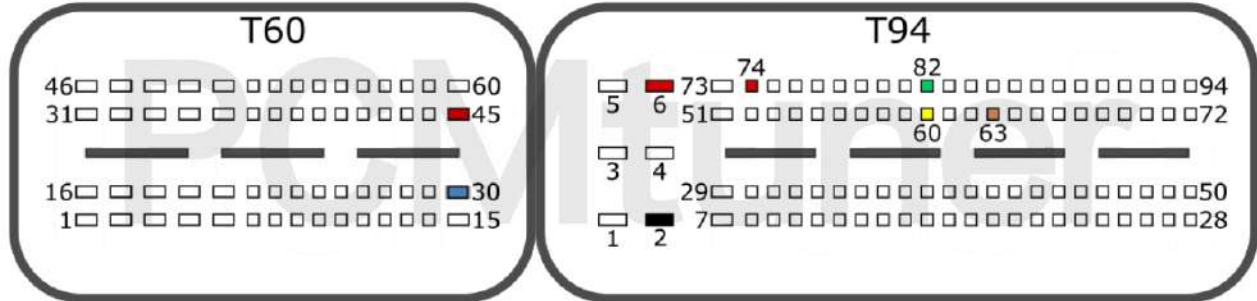

PCMtuner

Engine Control Unit

MEG17.9.21 TC1724

Connection version 1

+12V	T60: 45, T94: 6, 74	CAN-L	T94: 82
GND	T94: 2	CAN-H	T94: 60
GPT0 GPT1	T60: 30, T94: 63