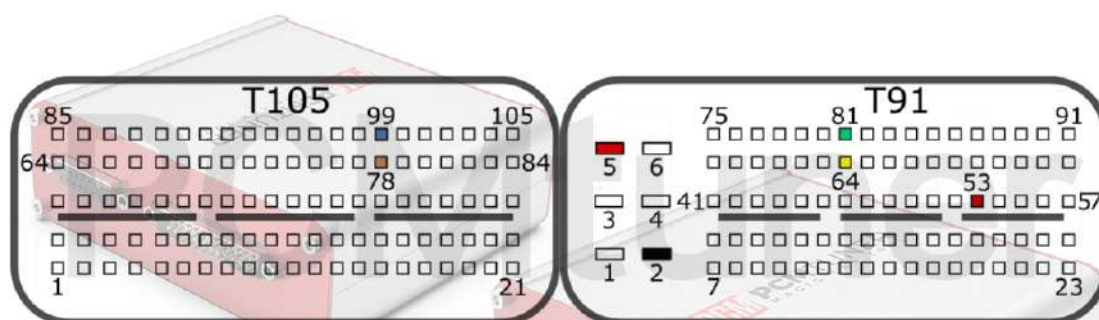

PCMtuner

Engine Control Unit

EDC17C57 TC1793

+12V	T91: 5, 53	CAN-L	T91: 81
GND	T91: 2	CAN-H	T91: 64
GPT0 GPT1	T105: 99, 78		

K/H

tuner-box.com

v.2

2022-05-12