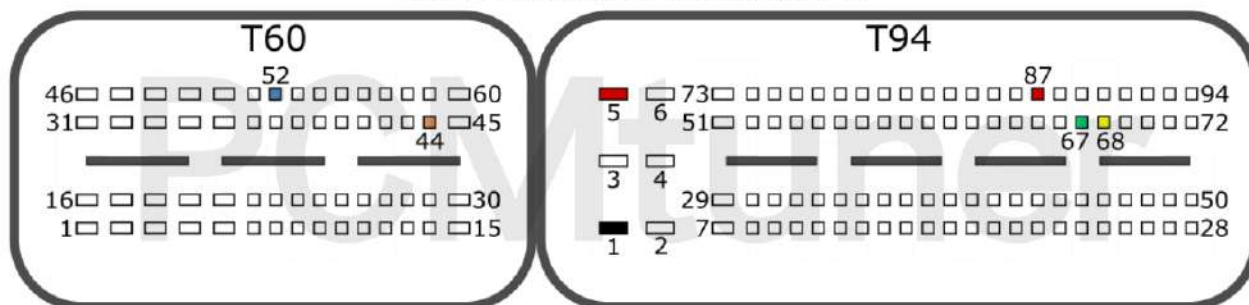

PCMtuner

Engine Control Unit

EDC17CP14 TC1796

Connection version 1