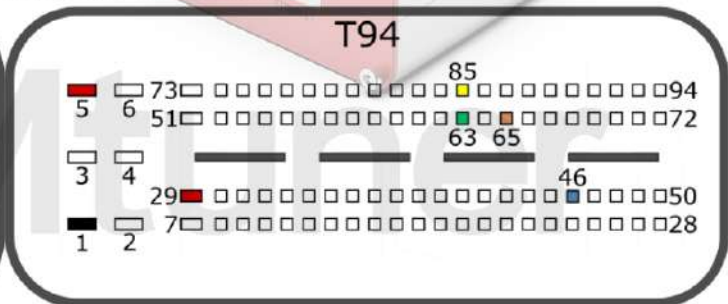

+12V	T94: 5, 29	CAN-L	T94: 63
GND	T94: 1	CAN-H	T94: 85
GPT0 GPT1	T94: 46, 87		

Connection version 2

+12V	T94: 5, 29	CAN-L	T94: 63
GND	T94: 1	CAN-H	T94: 85
GPT0 GPT1	T94: 46, 65		

K/H

tuner-box.com

v.2

2022-05-12