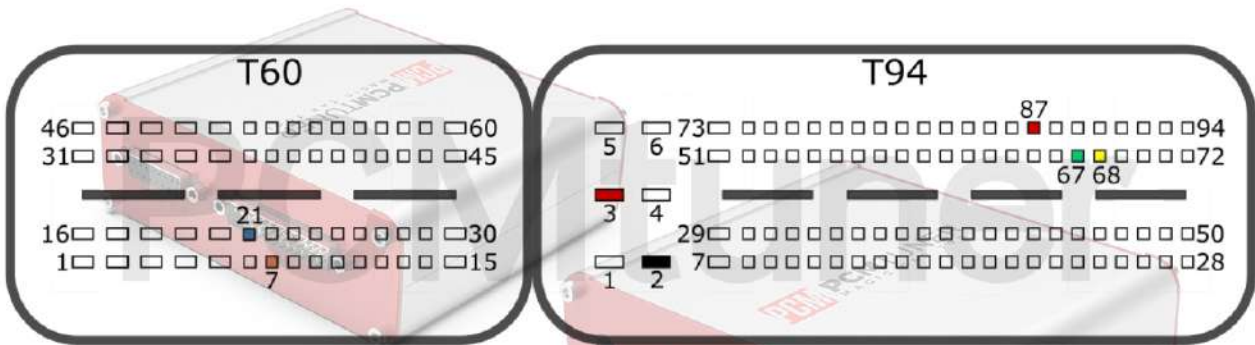

+12V	T94: 3, 87	CAN-L	T94: 67
GND	T94: 2	CAN-H	T94: 68
GPT0	GPT1	T60: 21, 7	

VAG

tuner-box.com

v.2

2022-05-12

PCMtuner

Engine Control Unit

MED17.5.25 TC1782