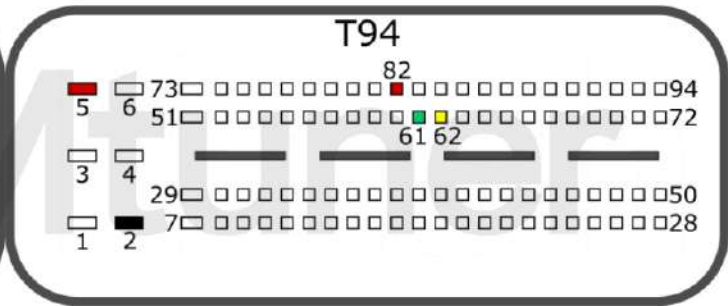

PCMtuner

Engine Control Unit

EDC17CP52 TC1797

Connection version 1