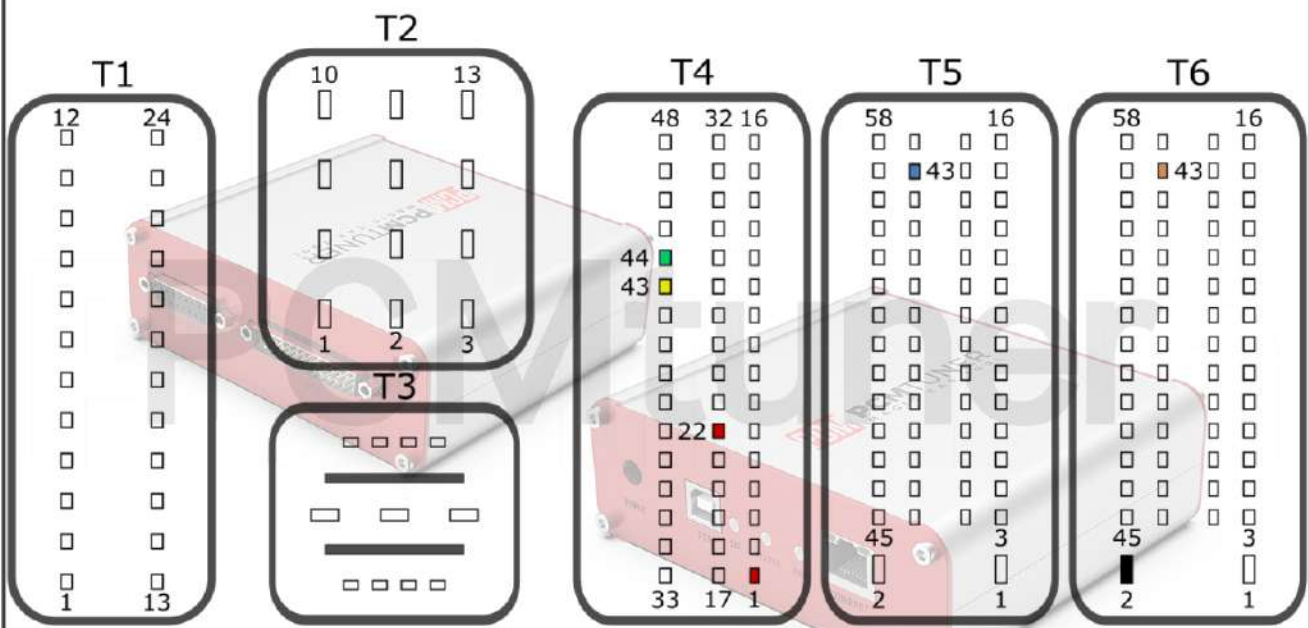

PCMtuner

Engine Control Unit

MEVD17.2.4 TC1797

+12V	T4: 1, 22	CAN-L	T4: 44
GND	T6: 2	CAN-H	T4: 43
GPT0	GPT1	T5: 43, T6: 43	

BMW

tuner-box.com

v.2

2022-05-12