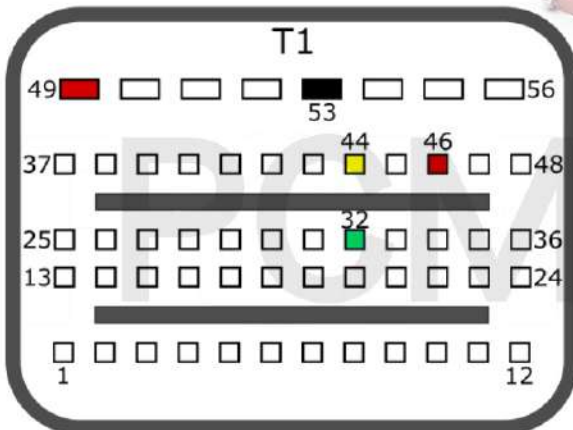

+12V	T1: 49, 46	CAN-L	T1: 32
GND	T1: 53	CAN-H	T1: 44
GPT0	GPT1		T2: 36, 13

OPEL

+12V	T1: 49, 46	CAN-L	T1: 32
GND	T1: 53	CAN-H	T1: 44
GPT0	GPT1		T2: 36, 1

FIAT

OPEL

tuner-box.com

v.2

2022-05-12