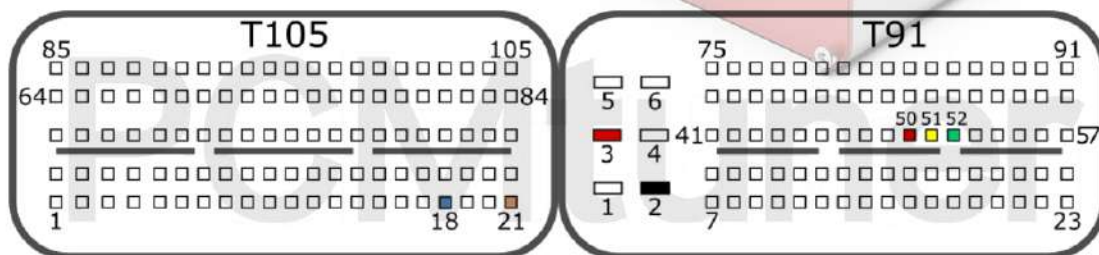

EDC17C74 TC1793

Connection version 1

+12V	T91: 3, 50	CAN-L	T91: 30
GND	T91: 2	CAN-H	T91: 31
GPT0	GPT1	T105: 18, 21	

Connection version 2

+12V	T91: 3, 50	CAN-L	T91: 52
GND	T91: 2	CAN-H	T91: 51
GPT0	GPT1	T105: 18, 21	