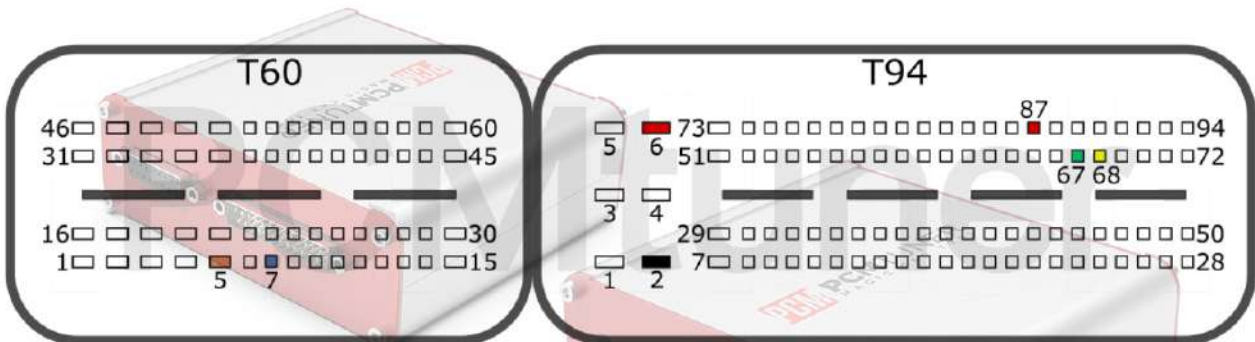

+12V	T94: 3, 87	CAN-L	T94: 67
GND	T94: 2	CAN-H	T94: 68
GPT0	GPT1	T60: 21, 7	

SKODA

tuner-box.com

v.2

2022-05-12

PCMtuner

Engine Control Unit

ME17.5.22 TC1724