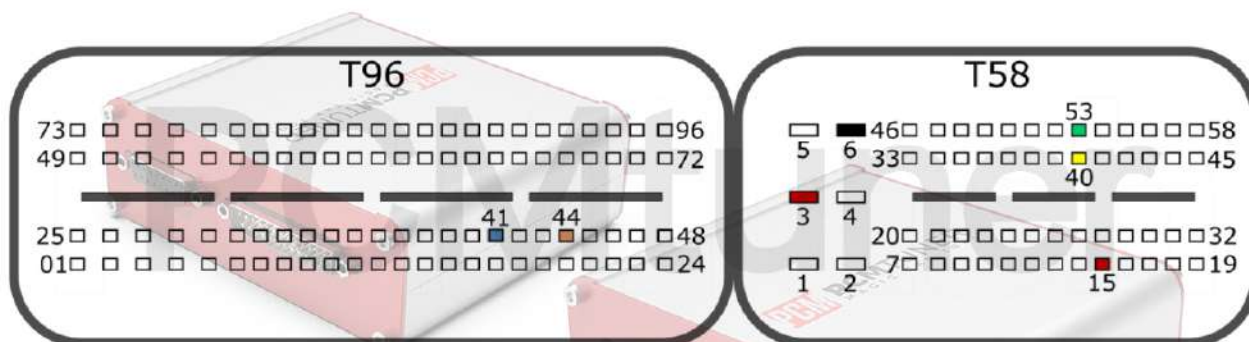

PCMtuner

Engine Control Unit

EDC17CP11 TC1796

+12V	T58: 3, 15	CAN-L	T58: 53
GND	T58: 6	CAN-H	T58: 40
GPT0	GPT1	T96: 41, 44	

JLR

tuner-box.com

v.2

2022-05-12