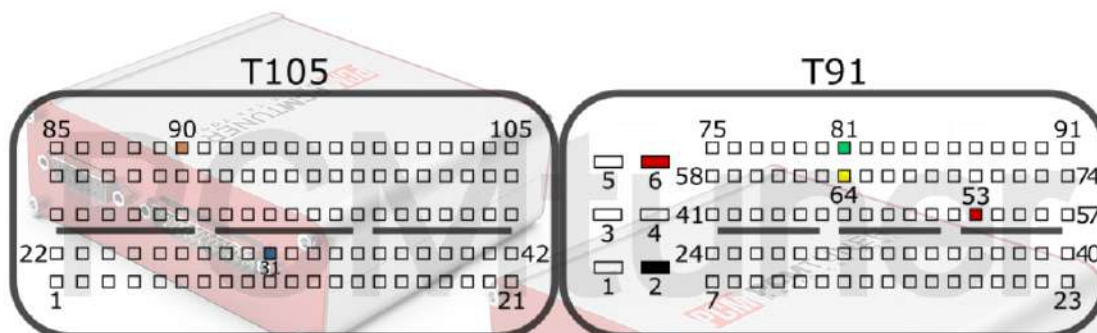

PCMtuner

Engine Control Unit

EDC17CP62 TC1793

+12V	T91: 6, 53	CAN-L	T91: 81
GND	T91: 2	CAN-H	T91: 64
GPT0	GPT1	T105: 31, 90	

K/H

tuner-box.com

v.2

2022-05-12