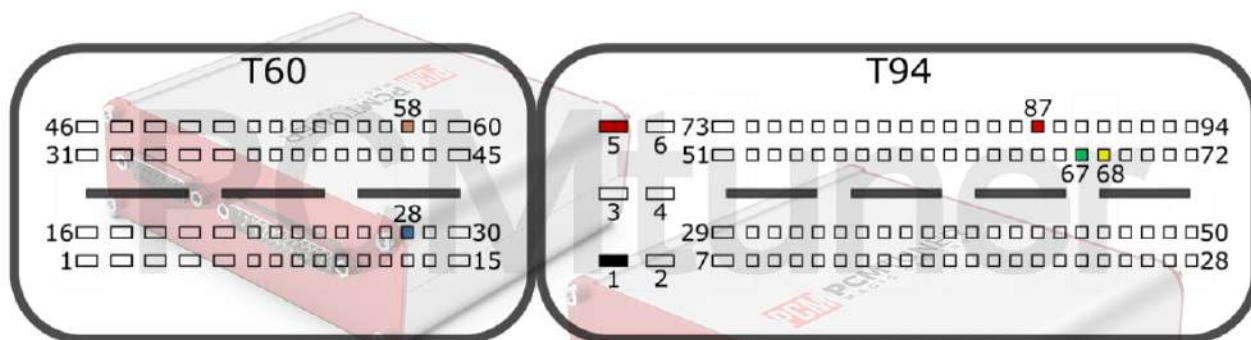

PCMtuner

Engine Control Unit

EDC17U05 TC1766

+12V	T94: 5, 87	CAN-L	T94: 67
GND	T94: 1	CAN-H	T94: 68
GPT0	GPT1	T60: 28, 58	

VAG

tuner-box.com

v.2

2022-05-12