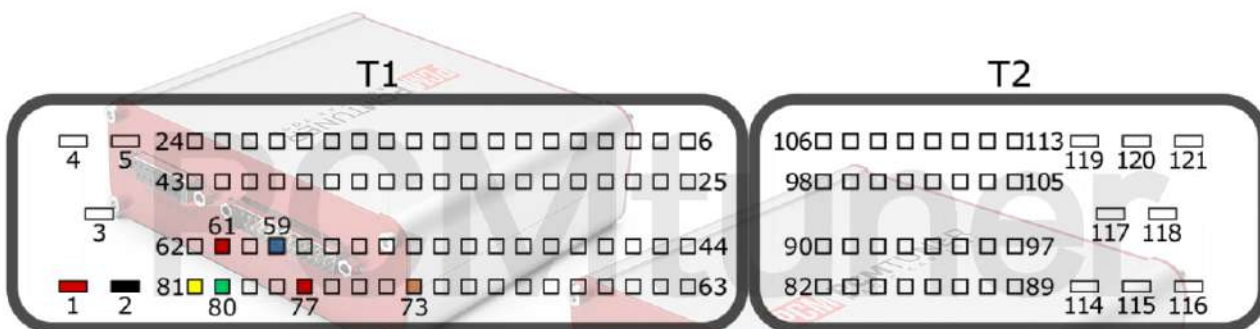

tuner-box.com

v.2

2022-05-12

PCMtuner

Engine Control Unit

EDC17CP07 TC1766

+12V	T1: 1, 61, 77	CAN-L	T1: 80
GND	T1: 2	CAN-H	T1: 81
GPT0	GPT1		T1: 59, 73

TOYOTA