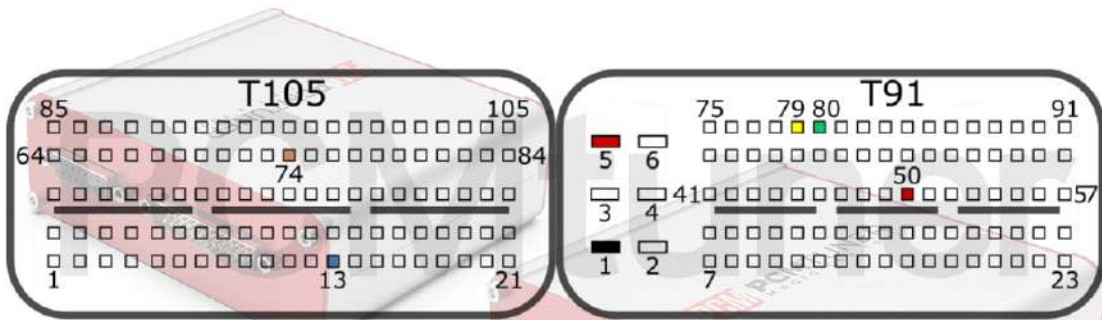

PCMtuner

Engine Control Unit

MED17.8.31 TC1797

+12V	T91: 5, 50	CAN-L	T91: 80
GND	T91: 1	CAN-H	T91: 79
GPT0	GPT1	T105: 13, 74	

JLR

tuner-box.com

v.2

2022-05-12