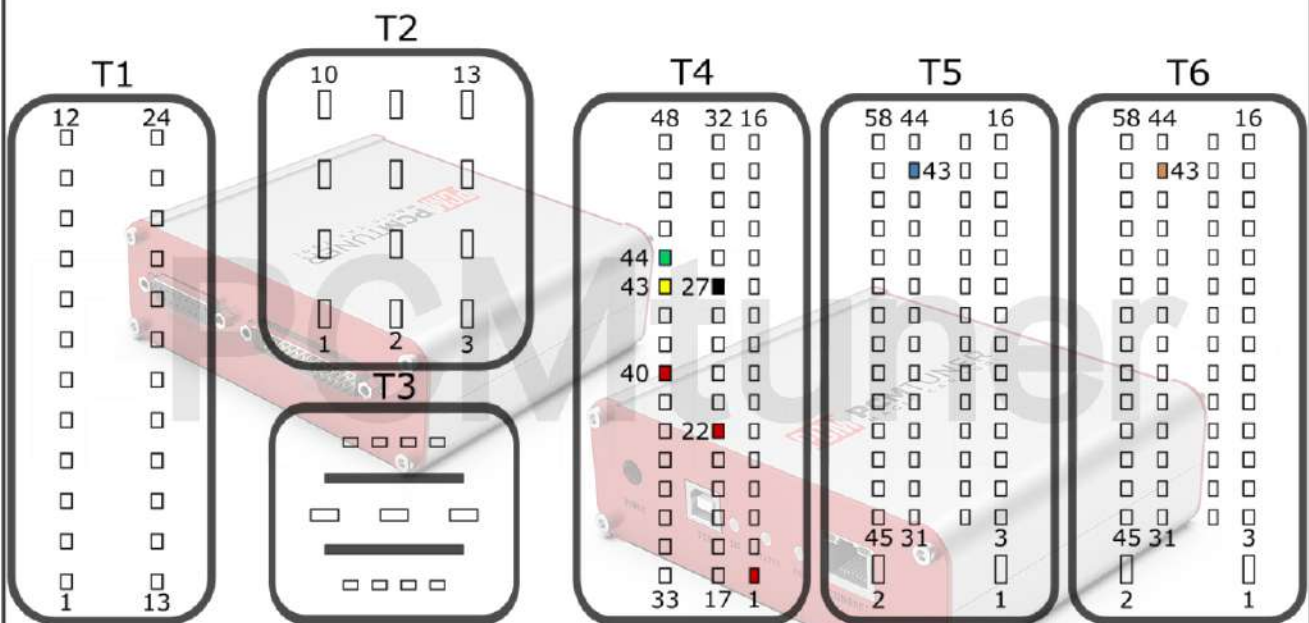

PCMtuner

Engine Control Unit

MEVD17.2.H TC1797

+12V	T4: 1, 22, 40	CAN-L	T4: 44
GND	T4: 27	CAN-H	T4: 43
GPT0	GPT1	T5: 43, T6: 43	

BMW

tuner-box.com

v.2

2022-05-12