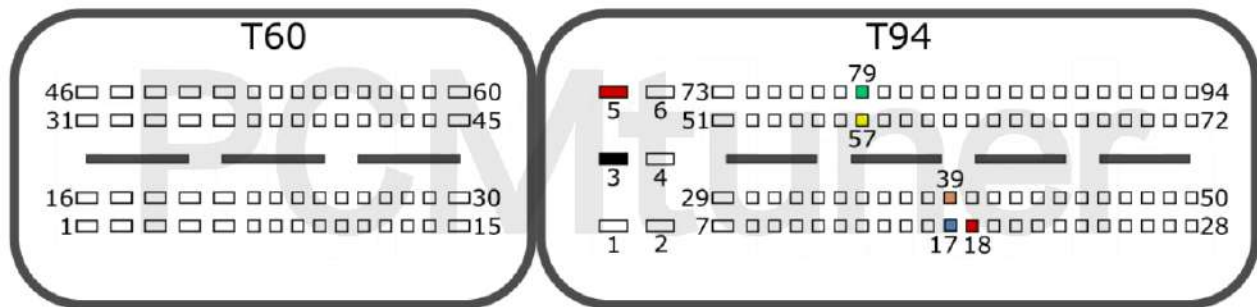

+12V	T94: 5, 18	CAN-L	T94: 79
GND	T94: 3	CAN-H	T94: 57
GPT0 GPT1	T94: 17, 39		

Connection version 2

+12V	T94: 5, 18	CAN-L	T94: 79
GND	T94: 3	CAN-H	T94: 57
GPT0 GPT1	T94: 17, 15		

K/H

tuner-box.com

v.2

2022-05-12