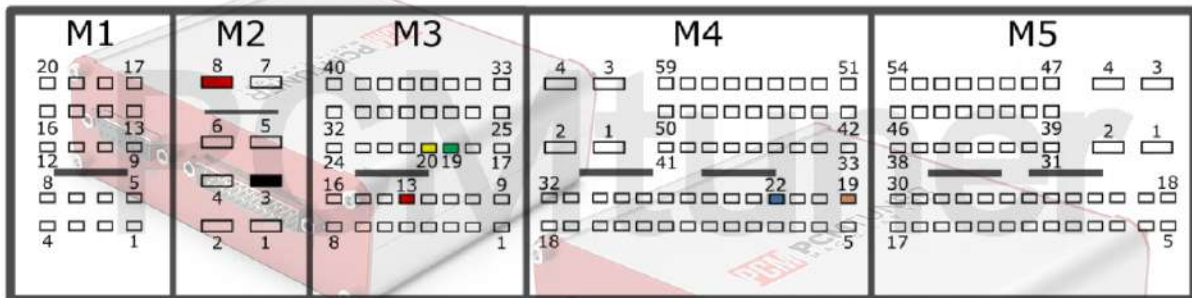

PCMtuner

Engine Control Unit

EDC17C41 TC1797

+12V	M2: 8; M3: 13	CAN-L	M3: 19
GND	M2: 3	CAN-H	M3: 20
GPT0	GPT1	M4: 22, 19	

BMW

tuner-box.com

v.2

2022-05-12