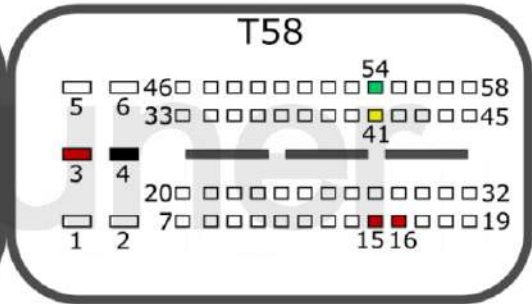

PCMtuner

Engine Control Unit

MED17.7.7 TC1793

Connection version 1