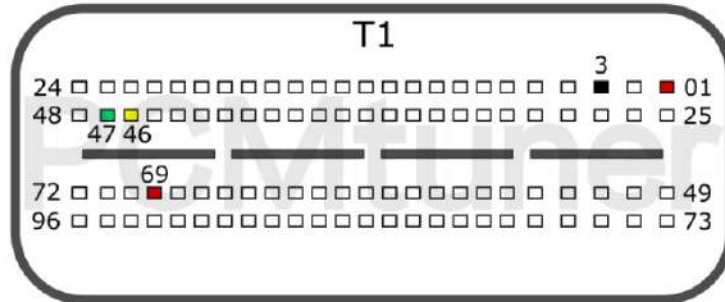

PCMtuner

Engine Control Unit

EDC17CV41 TC1797

+12V	T1: 1, 69	CAN-L	T1: 47
GND	T1: 3	CAN-H	T1: 46
GPT0	GPT1	T2: 67, 65	

COMMERCIAL

tuner-box.com

v.2

2022-05-12