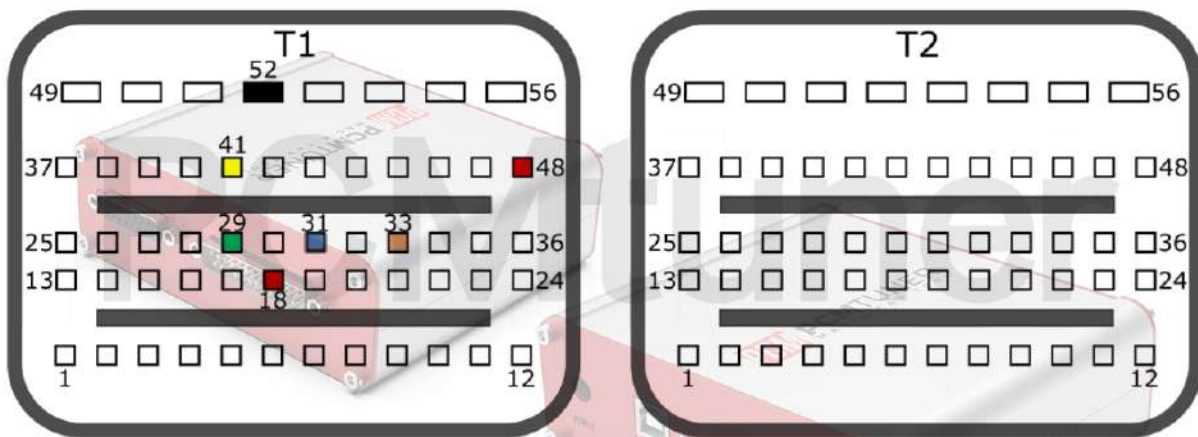

PCMtuner

Engine Control Unit

ME17.9.21.1 TC1724

+12V	T1: 48, 18	CAN-L	T1: 29
GND	T1: 52	CAN-H	T1: 41
GPT0	GPT1	T1: 31, 33	

K/H

tuner-box.com

v.2

2022-05-12