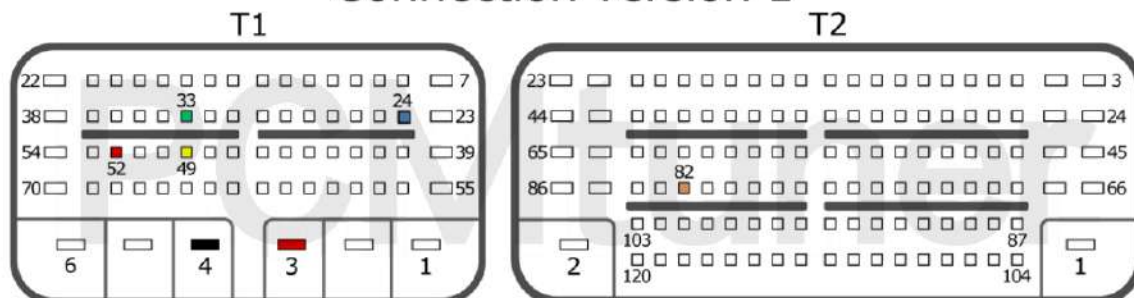

+12V	T1: 52, 3	CAN-L	T1: 33
GND	T1: 4	CAN-H	T1: 49
GPT0	GPT1	T1: 24, T2:82	

Connection version 2

+12V	T1: 52, 3, 2	CAN-L	T1: 33
GND	T1: 4, 5	CAN-H	T1: 49
GPT0	GPT1	T1: 24, T2:82	

PSA

tuner-box.com

v.2

2022-05-12