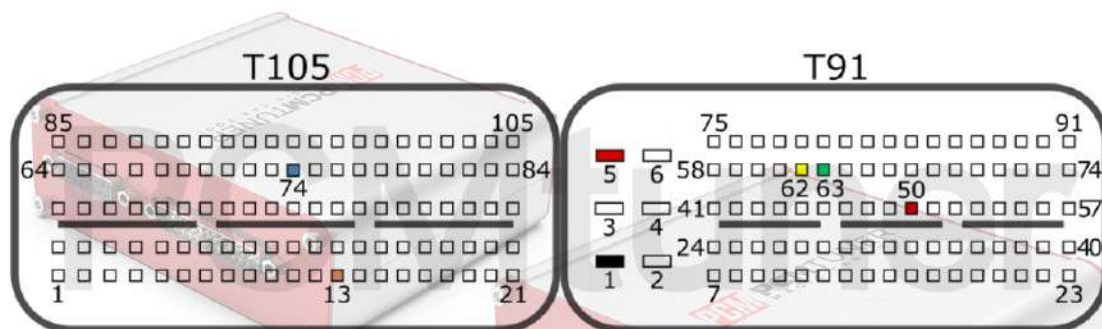

PCMtuner

Engine Control Unit

MED17.3.5 TC1793

+12V	T91: 5, 50	CAN-L	T91: 63
GND	T91: 1	CAN-H	T91: 62
GPT0	GPT1	T105: 74, 13	

FERRARI

tuner-box.com

v.2

2022-05-12