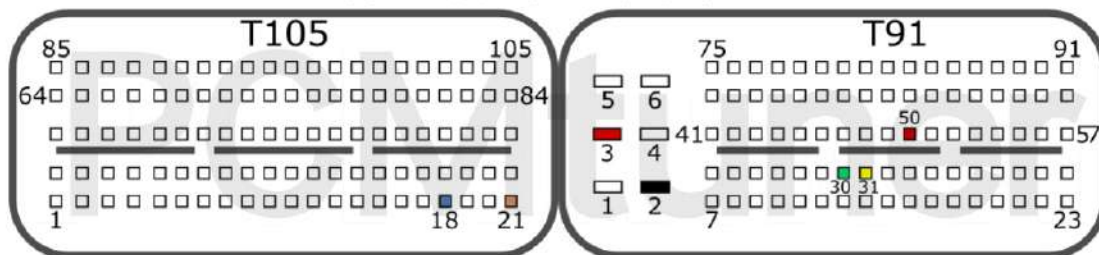

EDC17C74 TC1793

Connection version 1

+12V	T91: 3, 50	CAN-L	T91: 30
GND	T91: 2	CAN-H	T91: 31
GPT0	GPT1	T105: 18, 21	

Connection version 2

+12V	T91: 3, 50	CAN-L	T91: 52
GND	T91: 2	CAN-H	T91: 51
GPT0	GPT1	T105: 18, 21	