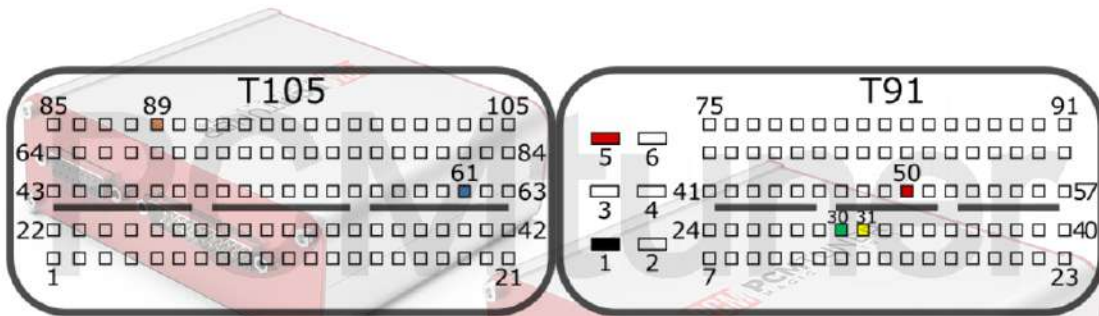

PCMtuner

Engine Control Unit

MED17.1.62 TC1793

+12V	T91: 5, 50	CAN-L	T91: 30
GND	T91: 1	CAN-H	T91: 31
GPT0 GPT1	T105: 61, 89		

VAG

tuner-box.com

v.2

2022-05-12