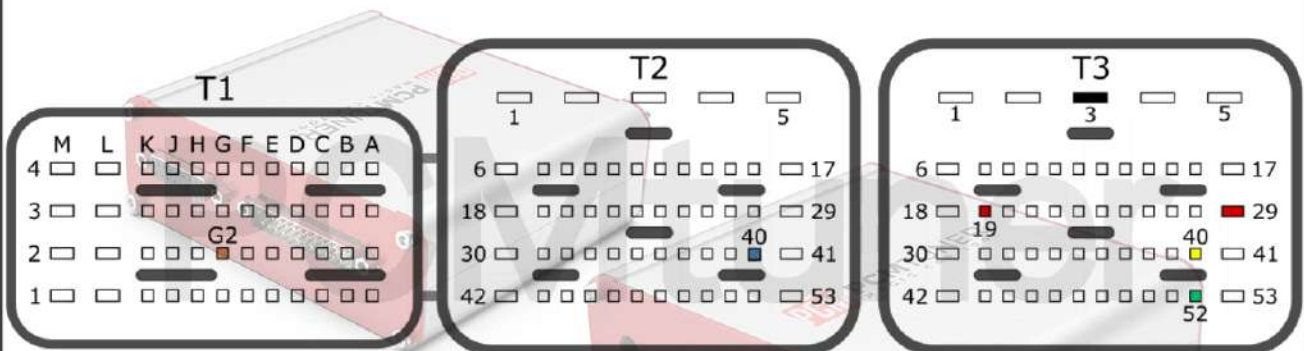

BMW

tuner-box.com

v.2

2022-05-12

PCMtuner

Engine Control Unit

MEVD17.2.2 TC1797

+12V	T3: 19, 29	CAN-L	T3: 52
GND	T3: 3	CAN-H	T3: 40
GPT0	GPT1	T2: 40, T1: G2	