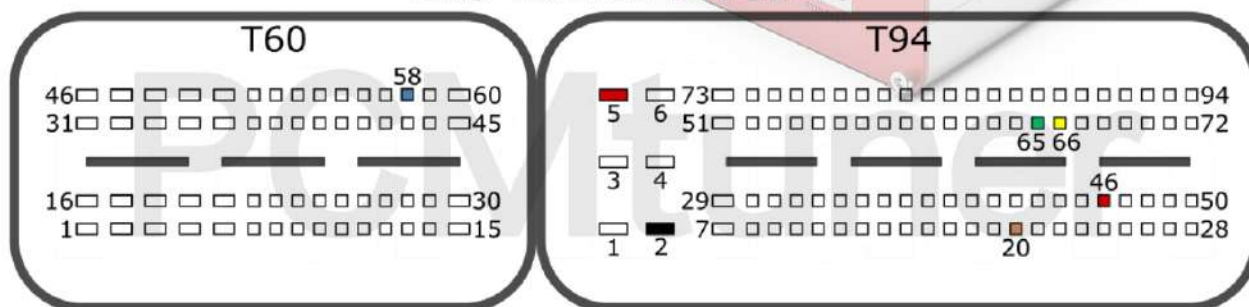

+12V	T94: 5, 46	CAN-L	T94: 65
GND	T94: 2	CAN-H	T94: 66
GPT0	GPT1	T60: 58, T94: 20	

OPEL

tuner-box.com

v.2

2022-05-12