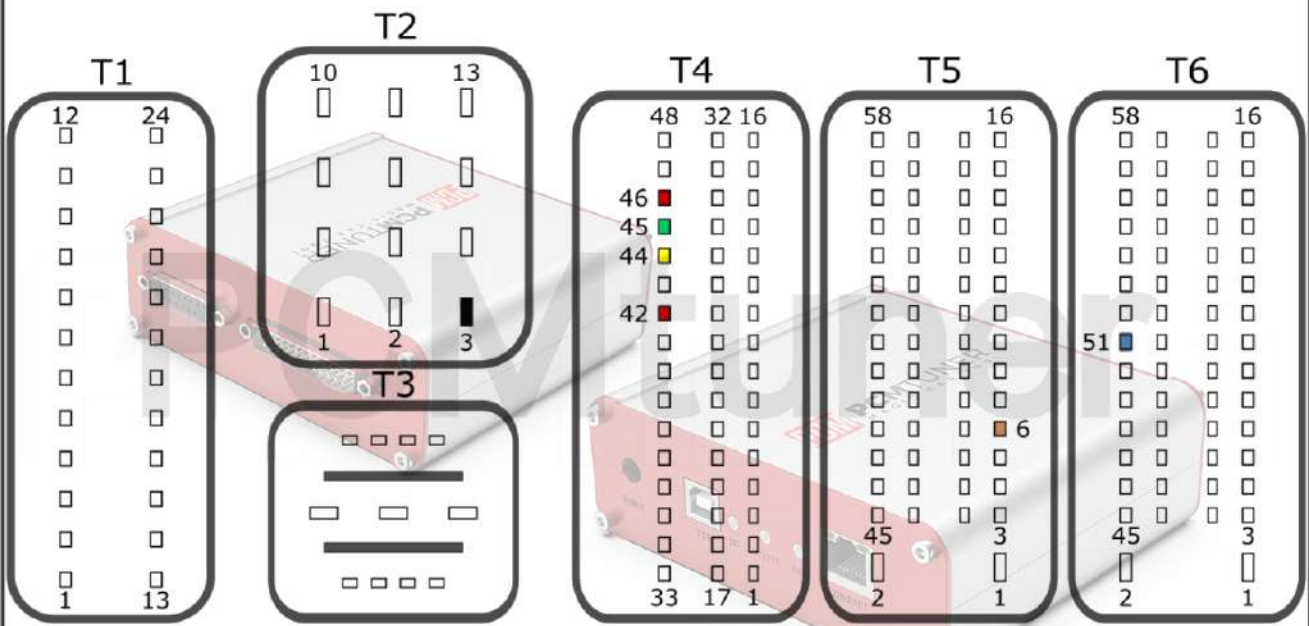

BMW

tuner-box.com

v.2

2022-05-12

PCMtuner

Engine Control Unit

MEVD17.2 TC1797

+12V	T4: 42, 46	CAN-L	T4: 45
GND	T2: 3	CAN-H	T4: 44
GPT0	GPT1	T6: 51, T5: 6	