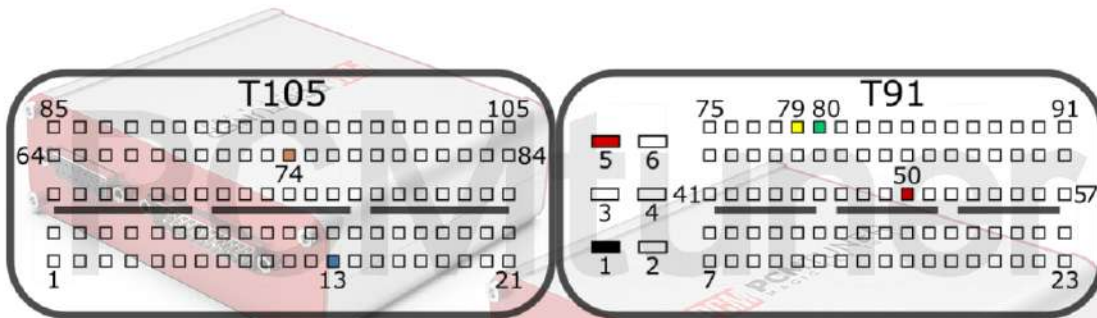

+12V	T91: 5, 50	CAN-L	T91: 80
GND	T91: 1	CAN-H	T91: 79
GPT0 GPT1	T105: 74, 13		

MCLAREN

tuner-box.com

v.2

2022-05-12

PCMtuner

Engine Control Unit

MED17.8.32 TC1793