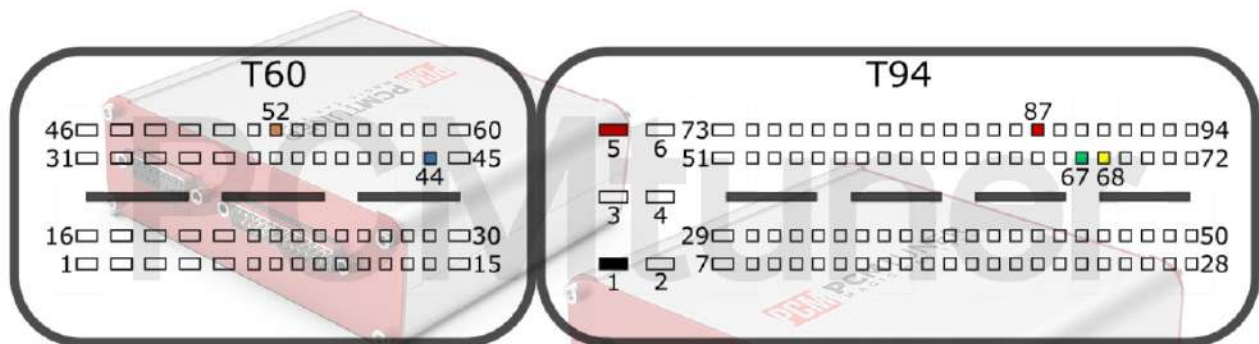

v.2

2022-05-12

PCMtuner

Engine Control Unit

EDC17C46 TC1767

+12V	T94: 5, 87	CAN-L	T94: 67
GND	T94: 1	CAN-H	T94: 68
GPT0	T60: 44, 52		
GPT1			

VAG

tuner-box.com