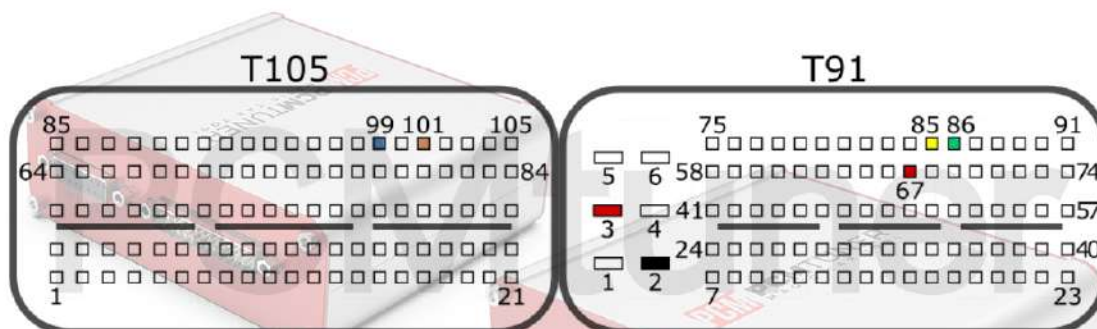

PCMtuner

Engine Control Unit

EDC17CV52 TC1797

+12V	T91: 3, 67	CAN-L	T91: 86
GND	T91: 2	CAN-H	T91: 85
GPT0	GPT1	T105: 99, 101	

DEUTZ

tuner-box.com

v.2

2022-05-12