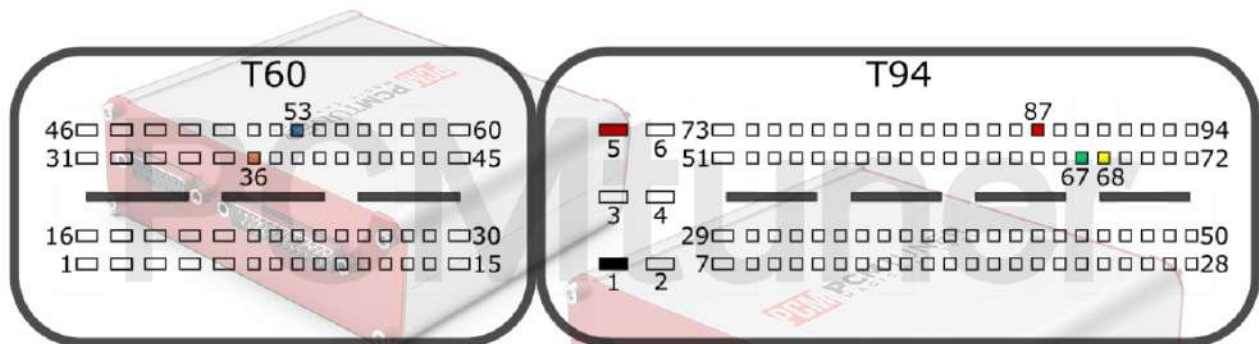

+12V	T94: 5, 87, 92	CAN-L	T94: 67
GND	T94: 1	CAN-H	T94: 68
GPT0	GPT1	T60: 36, 53	

VAG

tuner-box.com

v.2

2022-05-12

PCMtuner

Engine Control Unit

MED17.5.2 TC1767