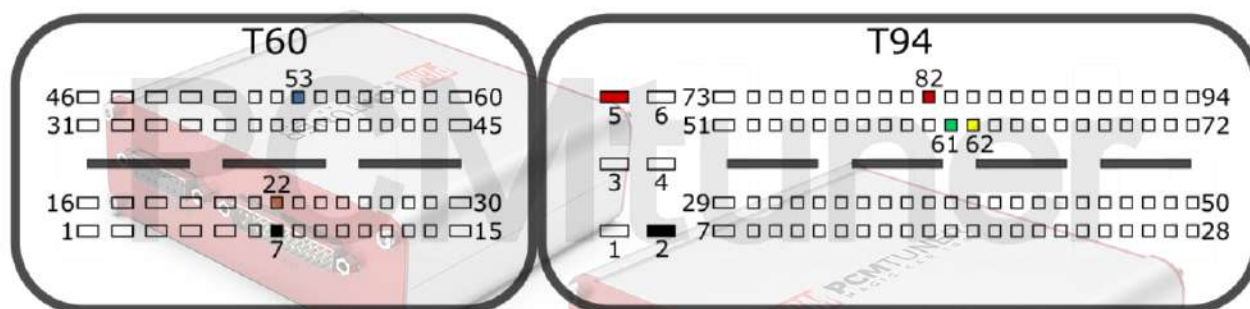

PCMtuner

Engine Control Unit

EDC17CP15 TC1796

+12V	T94: 5, 82	CAN-L	T94: 61
GND	T60: 7, T94: 2	CAN-H	T94: 62
GPT0	GPT1	T60: 53, 22*	
* 10-50uF capacitor may be required			

MITSUBISHI

tuner-box.com

v.2

2022-05-12