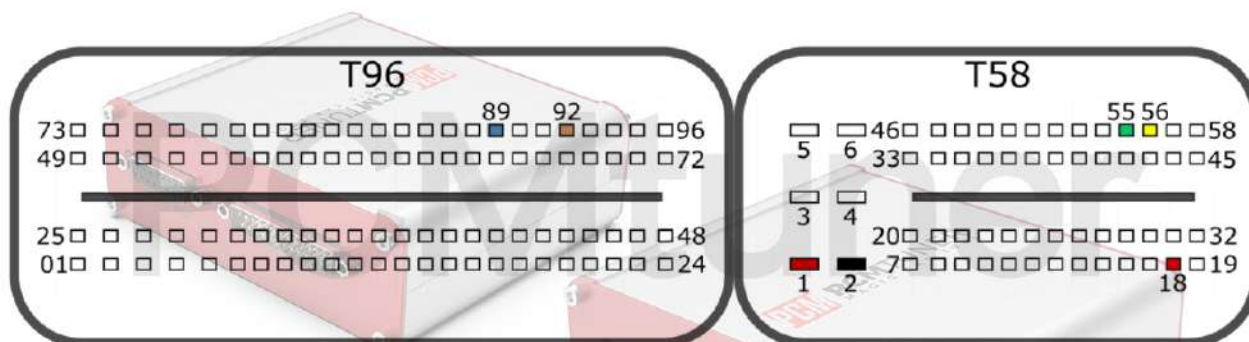

Engine Control Unit

EDC17C50 TC1797

+12V	T58: 1, 18	CAN-L	T58: 55
GND	T58: 2	CAN-H	T58: 56
GPT0	GPT1	T96: 89, 92	

BMW

tuner-box.com

v.2

2022-05-12

PCMtuner