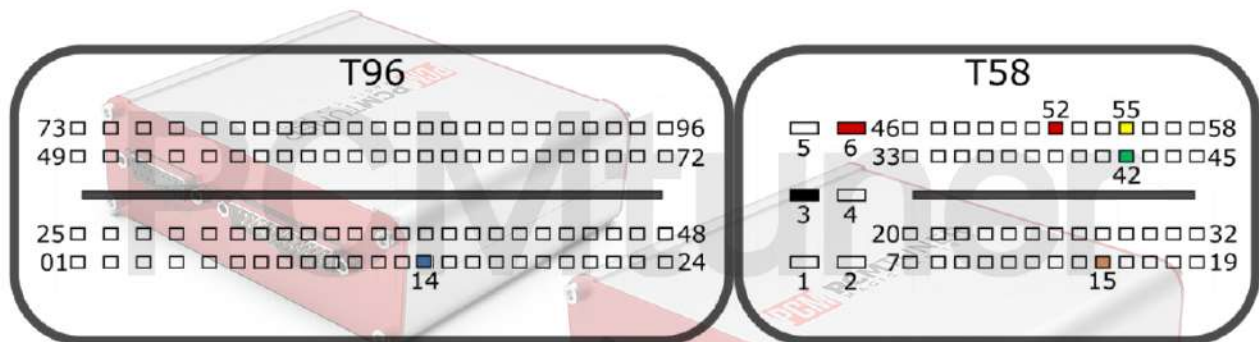

PCMtuner

Engine Control Unit

ME17.2 TC1797

+12V	T58: 6, 52	CAN-L	T58: 42
GND	T58: 3	CAN-H	T58: 55
GPT0	GPT1	T96: 14, T58:15	

BMW

tuner-box.com

v.2

2022-05-12