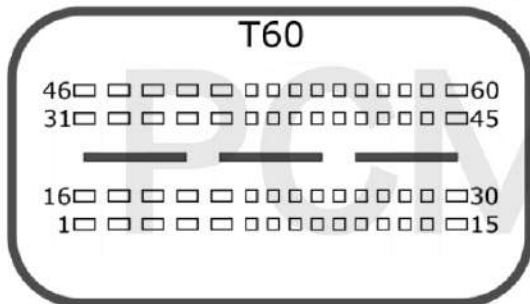

+12V	T94: 5, 29	CAN-L	T94: 63
GND	T94: 1	CAN-H	T94: 85
GPT0 GPT1	T94: 46, 87		

Connection version 2

+12V	T94: 5, 29	CAN-L	T94: 63
GND	T94: 1	CAN-H	T94: 85
GPT0 GPT1	T94: 46, 65		

K/H

tuner-box.com

v.2

2022-05-12