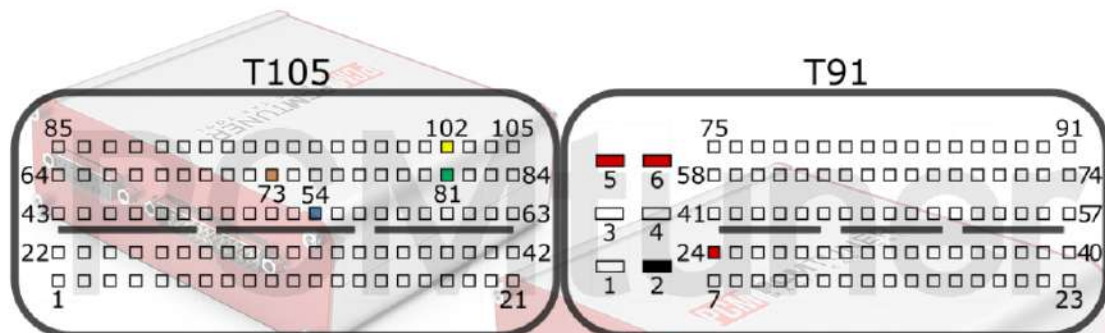

+12V	T91: 5, 67	CAN-L	T91: 81
GND	T91: 1	CAN-H	T91: 82
GPT0	GPT1	T105: 81, 102	

JLR

tuner-box.com

v.2

2022-05-12

PCMtuner

Engine Control Unit

MEG17.9.2 TC1767