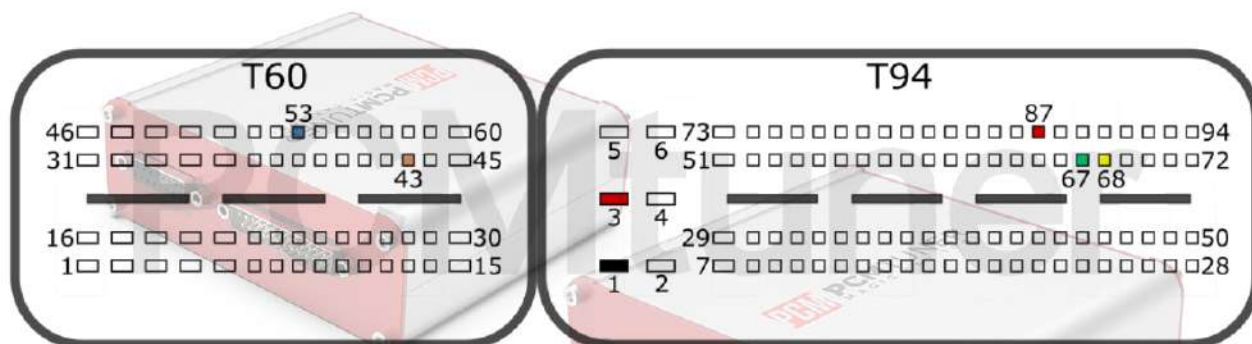

PCMtuner

Engine Control Unit

MED17.3.1 TC1766

+12V	T94: 3, 87	CAN-L	T94: 67
GND	T94: 1	CAN-H	T94: 68
GPT0	GPT1	T60: 53, 43	

LANCIA

tuner-box.com

v.2

2022-05-12