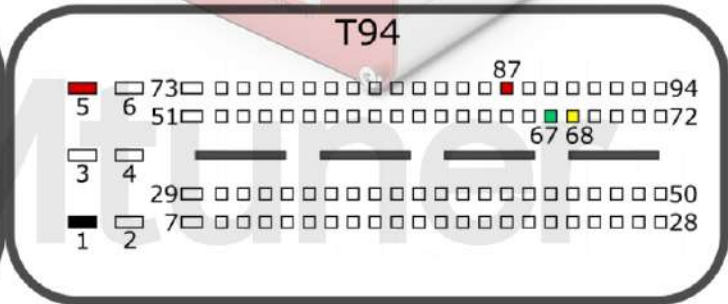

+12V	T94: 5, 87	CAN-L	T94: 67
GND	T94: 1	CAN-H	T94: 68
GPT0 GPT1	T60: 51, 6		

Connection version 2

+12V	T94: 5, 87	CAN-L	T94: 67
GND	T94: 1	CAN-H	T94: 68
GPT0 GPT1	T60: 21, 51		

VAG

tuner-box.com

v.2

2022-05-12