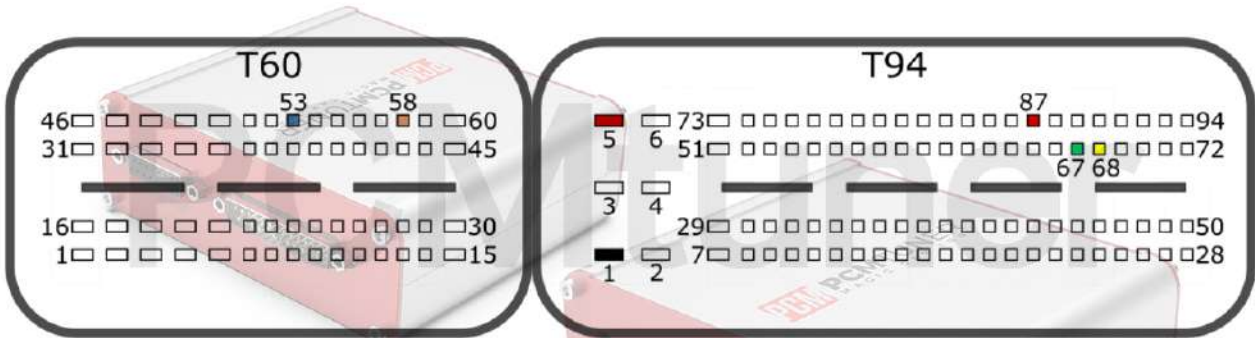

+12V	T2: 53, 9	CAN-L	T2: 48
GND	T2: 50	CAN-H	T2: 36
GPT0	GPT1	T2: 45, 33	

POLARIS ATV

tuner-box.com

v.2

2022-05-12

PCMtuner

Engine Control Unit

MED17.8.21 TC1767