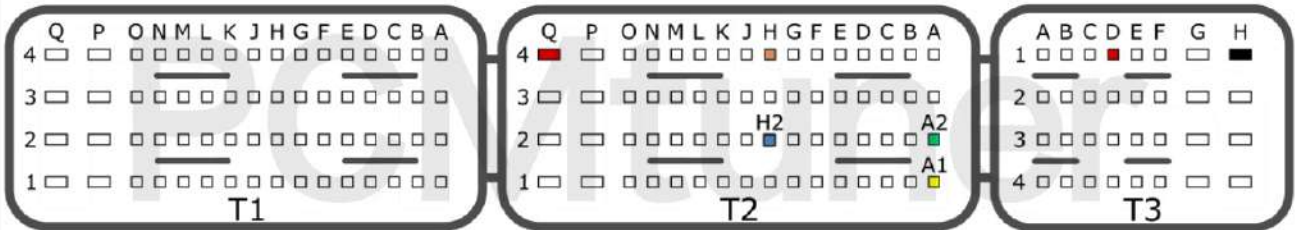

PCMtuner

Engine Control Unit

EDC17C42 TC1767

RENAULT