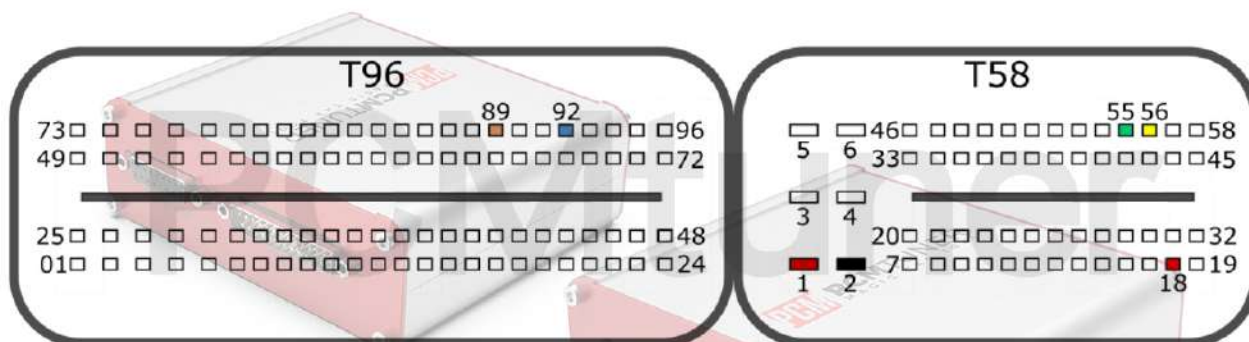

PCMtuner

Engine Control Unit

EDC17C56 TC1797

+12V	T58: 1, 18	CAN-L	T58: 55
GND	T58: 2	CAN-H	T58: 56
GPT0	GPT1	T96: 92, 89	

BMW

tuner-box.com

v.2

2022-05-12