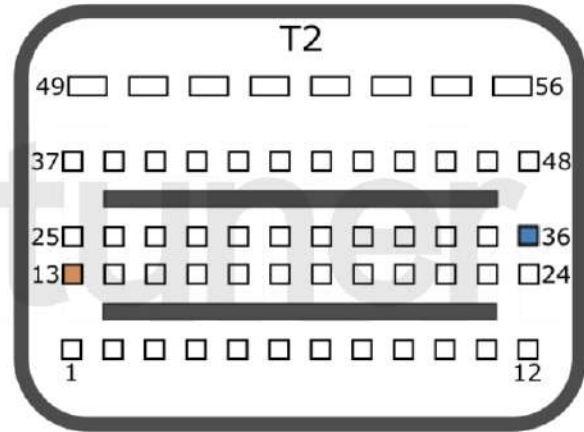

+12V	T1: 49, 46	CAN-L	T1: 32
GND	T1: 53	CAN-H	T1: 44
GPT0	GPT1		T2: 36, 13

OPEL

+12V	T1: 49, 46	CAN-L	T1: 32
GND	T1: 53	CAN-H	T1: 44
GPT0	GPT1		T2: 36, 1

FIAT

OPEL

tuner-box.com

v.2

2022-05-12