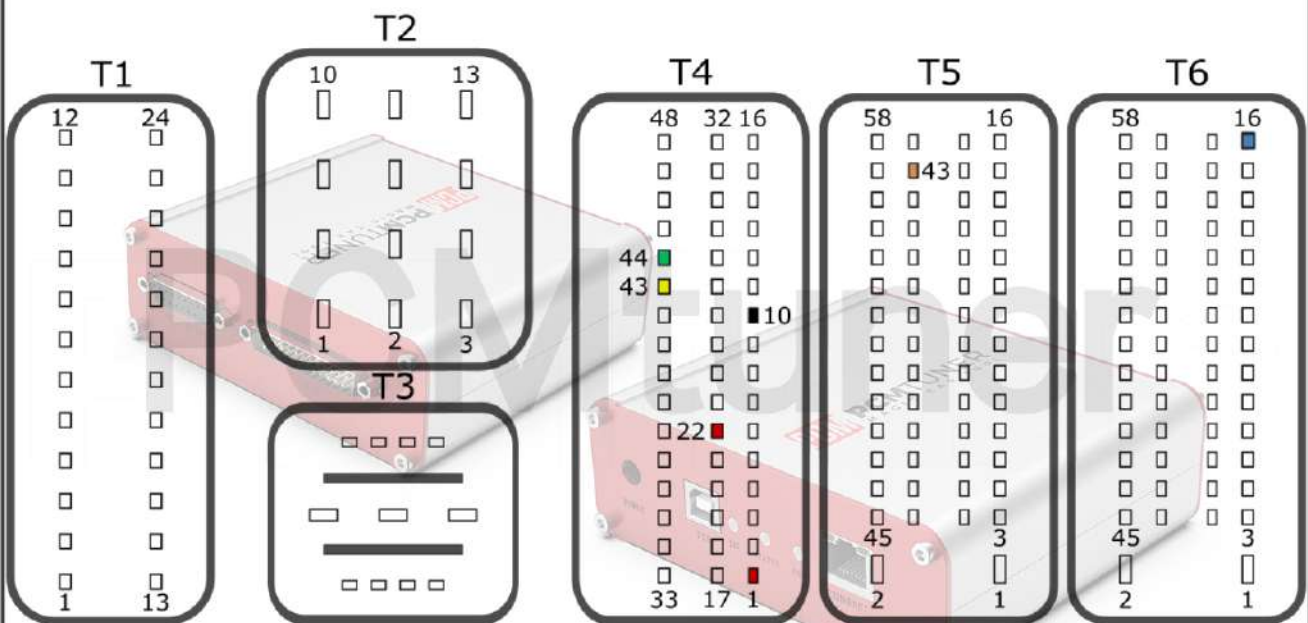

PCMtuner

Engine Control Unit

MEVD17.2.5 TC1797

+12V	T4: 22, 1	CAN-L	T4: 44
GND	T4: 10	CAN-H	T4: 43
GPT0	GPT1	T6: 16, T5: 43	

BMW

tuner-box.com

v.2

2022-05-12