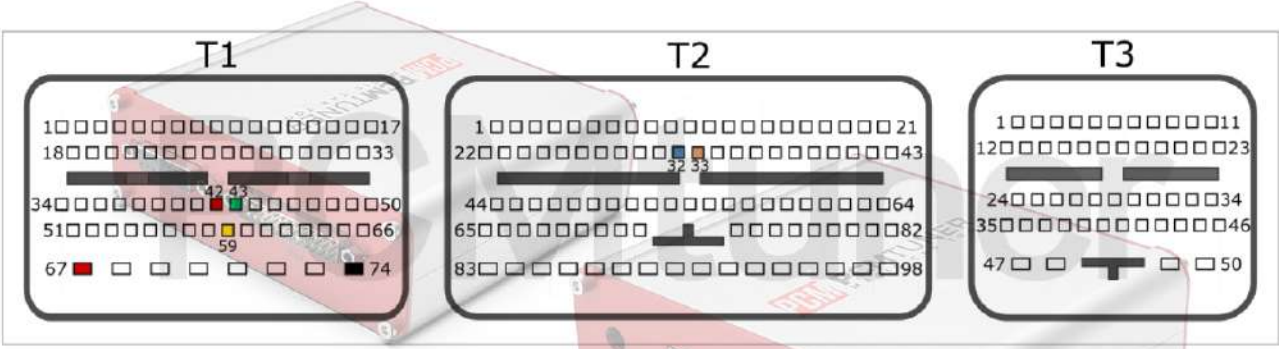

tuner-box.com

v.2

2022-05-12

PCMtuner

Engine Control Unit

EDC17CP05/CP65 TC1797

+12V	T1: 42, 67	CAN-L	T1: 43
GND	T1: 74	CAN-H	T1: 59
GPT0	GPT1	T2: 32, 33	

FORD