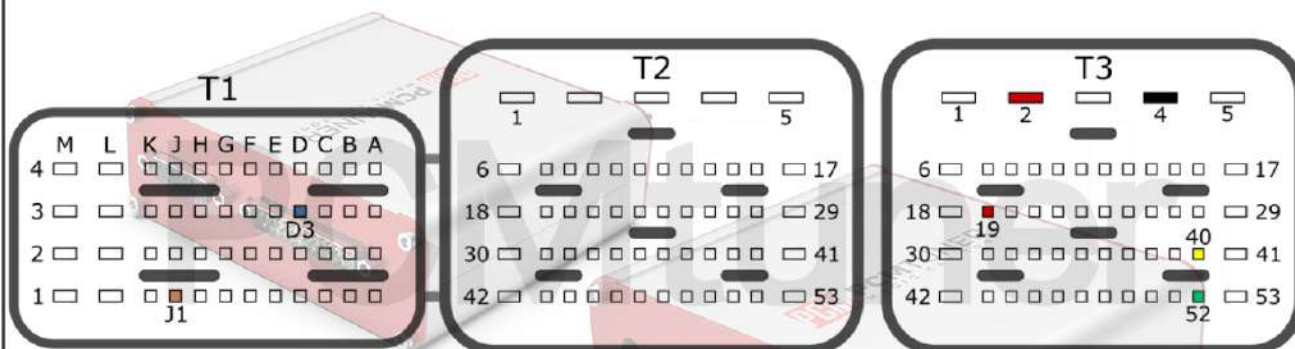

PCMtuner

Engine Control Unit

EDC17CP42 TC1797

+12V	T3: 2, 19	CAN-L	T3: 52
GND	T3: 4	CAN-H	T3: 40
GPT0 GPT1	T1: D3, J1		

JLR

tuner-box.com

v.2

2022-05-12