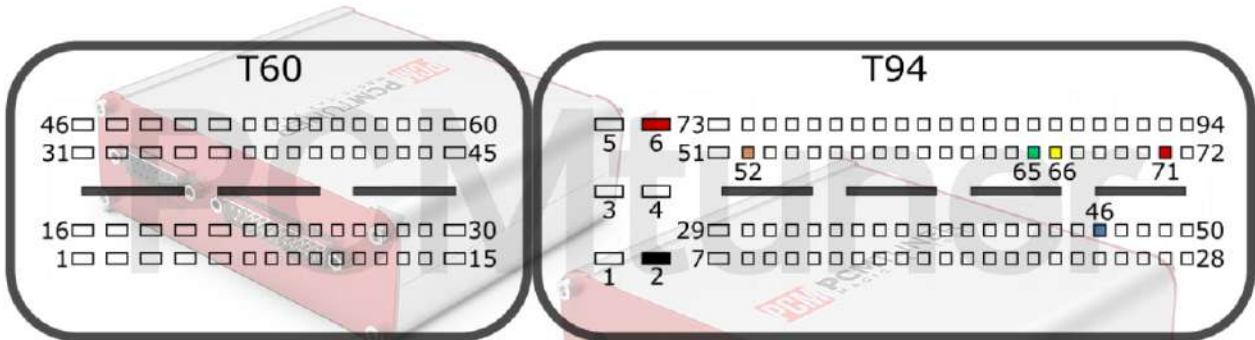

PCMtuner

Engine Control Unit

EDC17C63 TC1724

+12V	T94: 6, 71	CAN-L	T94: 65
GND	T94: 2	CAN-H	T94: 66
GPT0	GPT1	T94: 46, 52	

ISUZU

tuner-box.com

v.2

2022-05-12