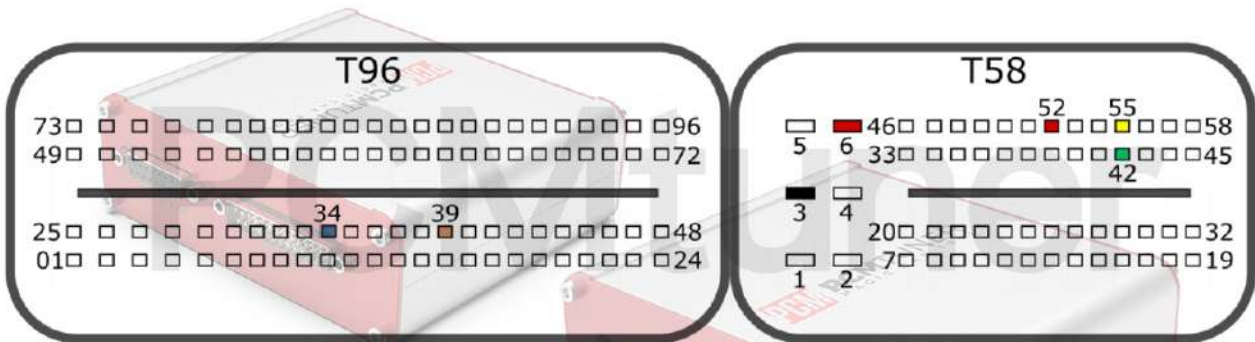

BMW

tuner-box.com

v.2

2022-05-12

PCMtuner

Engine Control Unit

ME17.2.4 TC1793

+12V	T58: 6, 52	CAN-L	T58: 42
GND	T58: 3	CAN-H	T58: 55
GPT0	GPT1	T96: 34, 39	