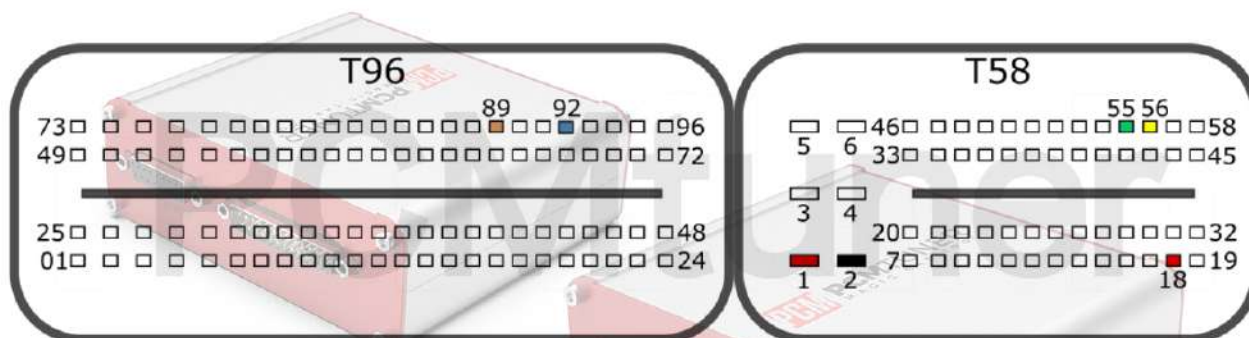

PCMtuner

Engine Control Unit

EDC17CP49 TC1797

+12V	T58: 1, 18	CAN-L	T58: 55
GND	T58: 2	CAN-H	T58: 56
GPT0	GPT1	T96: 92, 89	

BMW

tuner-box.com

v.2

2022-05-12