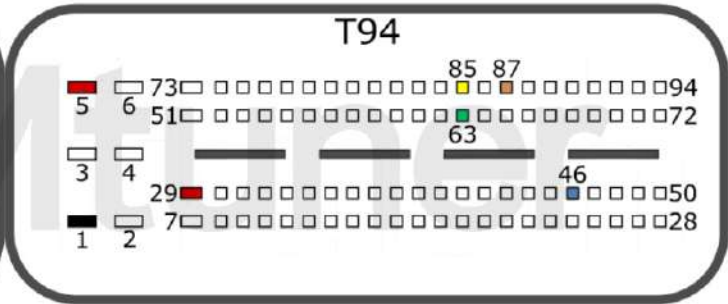

+12V	T94: 5, 29	CAN-L	T94: 63
GND	T94: 1	CAN-H	T94: 85
GPT0 GPT1	T94: 46, 87		

Connection version 2

+12V	T94: 5, 29	CAN-L	T94: 63
GND	T94: 1	CAN-H	T94: 85
GPT0 GPT1	T94: 46, 65		

K/H

tuner-box.com

v.2

2022-05-12