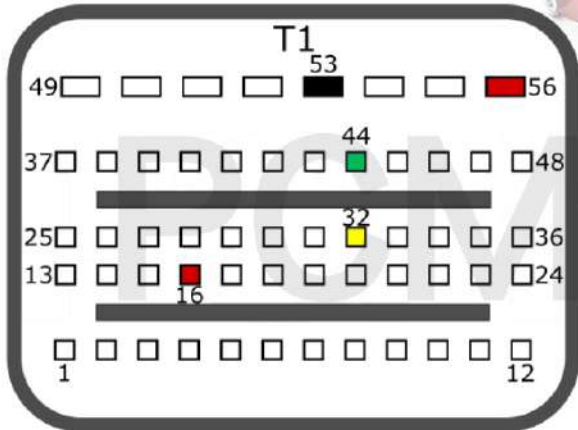

UAZ

+12V	T1: 56, 16	CAN-L	T1: 44
GND	T1: 54	CAN-H	T1: 32
GPT0	GPT1	T2: 1, 31	

VAZ

+12V	T1: 56, 16	CAN-L	T1: 44
GND	T1: 53	CAN-H	T1: 32
GPT0	GPT1	T2: 32, 31	

VAZ

UAZ

tuner-box.com

v.2