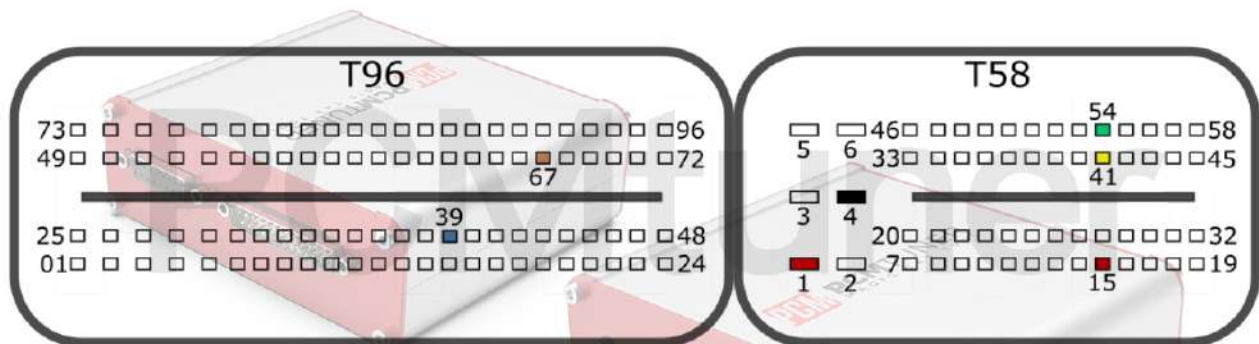

PCMtuner

Engine Control Unit

EDC17C43 TC1797

+12V	T58: 1, 15	CAN-L	T58: 54
GND	T58: 4	CAN-H	T58: 41
GPT0	GPT1	T96: 39, 67	

MB

tuner-box.com

v.2

2022-05-12