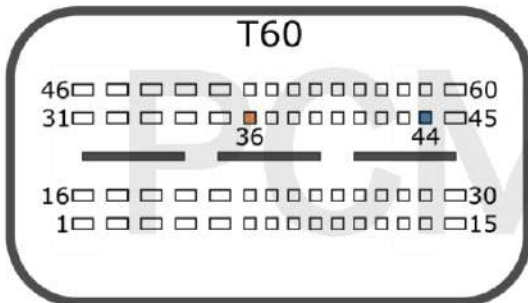

+12V	T94: 6, 87	CAN-L	T94: 67
GND	T94: 1	CAN-H	T94: 68
GPT0	GPT1	T60: 44, 36	

PORSCHE

VAG

tuner-box.com

v.2

2022-05-12