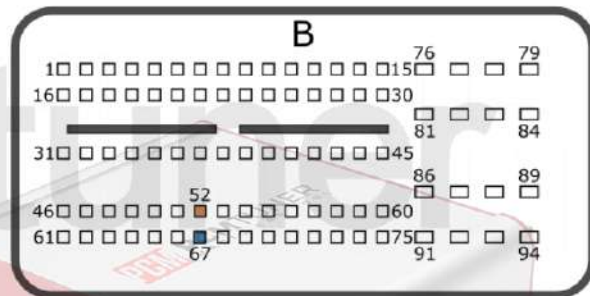

PCMtuner

Engine Control Unit

EDC17C70 TC1793

+12V	A: 62, 102	CAN-L	A: 67
GND	A: 97	CAN-H	A: 68
GPT0	GPT1	B: 67, 52	

FORD

tuner-box.com

v.2

2022-05-12