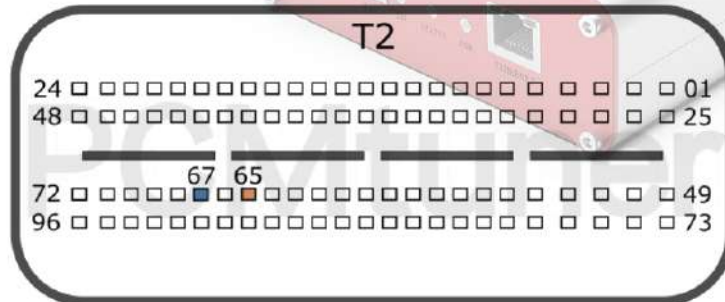

PCMtuner

Engine Control Unit

EDC17CV41 TC1797

+12V	T1: 1, 69	CAN-L	T1: 47
GND	T1: 3	CAN-H	T1: 46
GPT0	GPT1	T2: 67, 65	

COMMERCIAL

tuner-box.com

v.2

2022-05-12