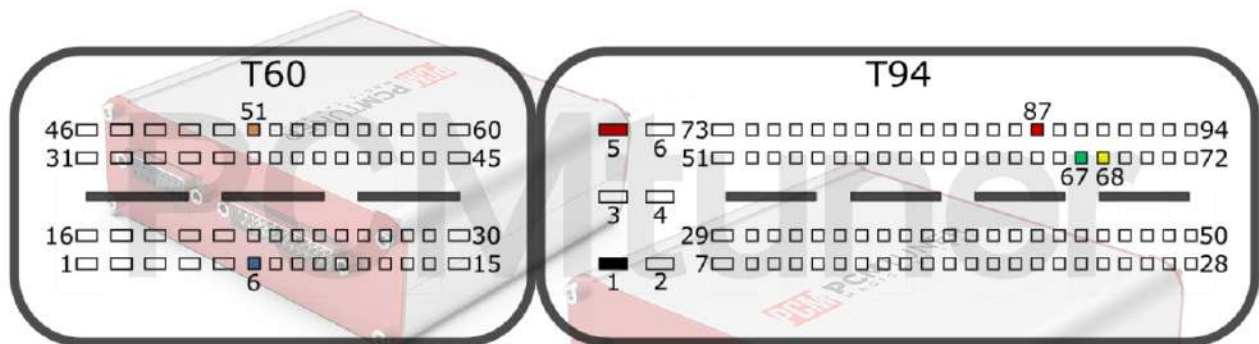

PCMtuner

Engine Control Unit

ME17.5 TC1766

+12V	T94: 5, 87	CAN-L	T94: 67
GND	T94: 1	CAN-H	T94: 68
GPT0	T60: 6, 51		
GPT1			

VAG

tuner-box.com

v.2

2022-05-12