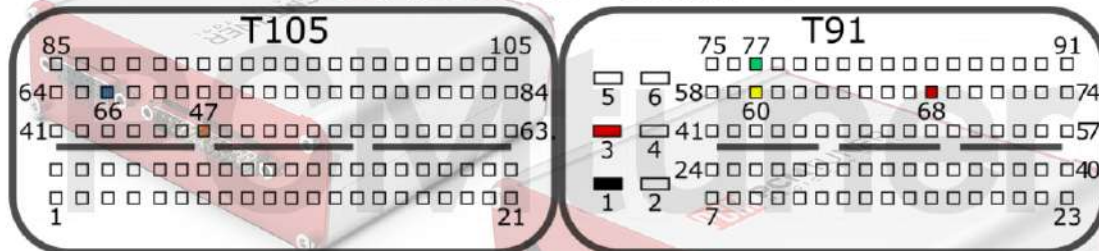

PCMtuner

Engine Control Unit

MEDG17.9.8 TC1767

Connection version 1

+12V	T91: 3, 68	CAN-L	T91: 77
GND	T91: 1	CAN-H	T91: 60
GPT0	GPT1	T105: 66, 79	

Connection version 2

+12V	T91: 3, 68	CAN-L	T91: 77
GND	T91: 1	CAN-H	T91: 60
GPT0	GPT1	T105: 66, 47	