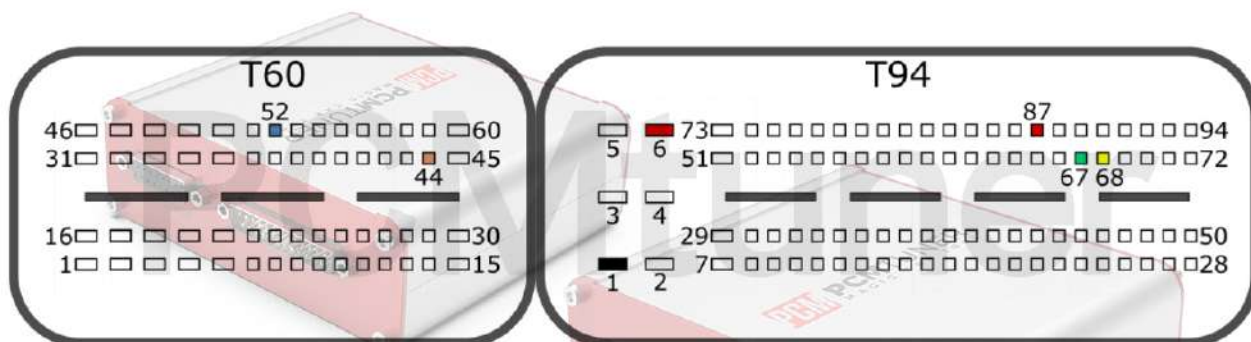

tuner-box.com

v.2

2022-05-12

PCMtuner

Engine Control Unit

EDC17CP04 TC1796

+12V	T94: 6, 87	CAN-L	T94: 67
GND	T94: 1	CAN-H	T94: 68
GPT0	GPT1	T60: 52, 44	

AUDI