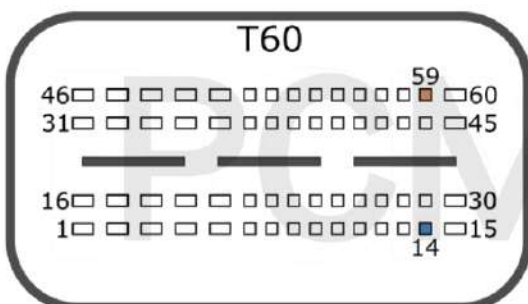

OPEL

+12V	T94: 3, 54	CAN-L	T94: 47
GND	T94: 2	CAN-H	T94: 46
GPT0	GPT1	T60: 14, 59	

FIAT

JEEP

IVECO

OPEL

tuner-box.com

v.2

2022-05-12