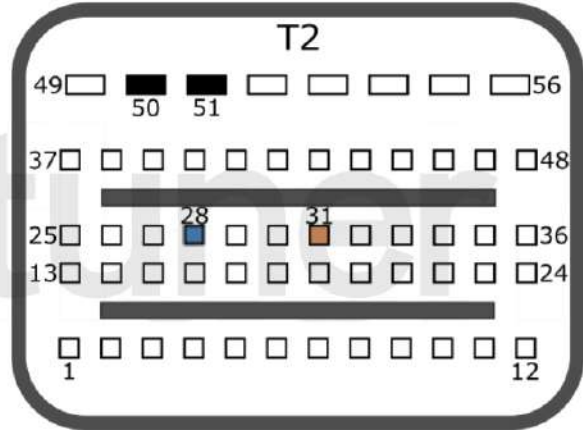

ME17.9.61 TC1724

Connection version 1

+12V	T1: 55, 56, 6	CAN-L	T1: 2
GND	T2: 50, 51	CAN-H	T1: 1
GPT0	GPT1		
	T2: 28, 31		

Connection version 2

+12V	T1: 56, 48, 6	CAN-L	T1: 2
GND	T2: 50	CAN-H	T1: 1
GPT0	GPT1		
	T2: 29, 28		