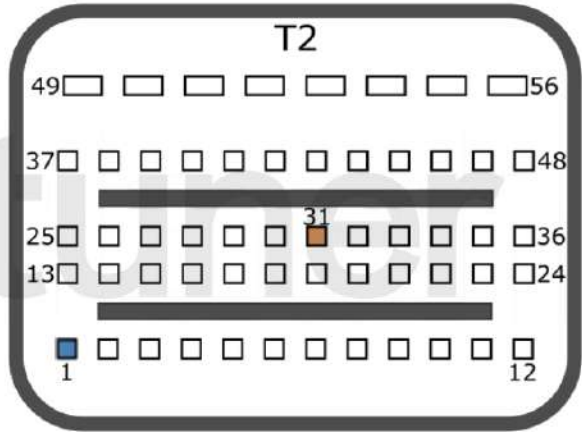

UAZ

+12V	T1: 56, 16	CAN-L	T1: 44
GND	T1: 54	CAN-H	T1: 32
GPT0	GPT1	T2: 1, 31	

VAZ

+12V	T1: 56, 16	CAN-L	T1: 44
GND	T1: 53	CAN-H	T1: 32
GPT0	GPT1	T2: 32, 31	

VAZ

UAZ

tuner-box.com

v.2