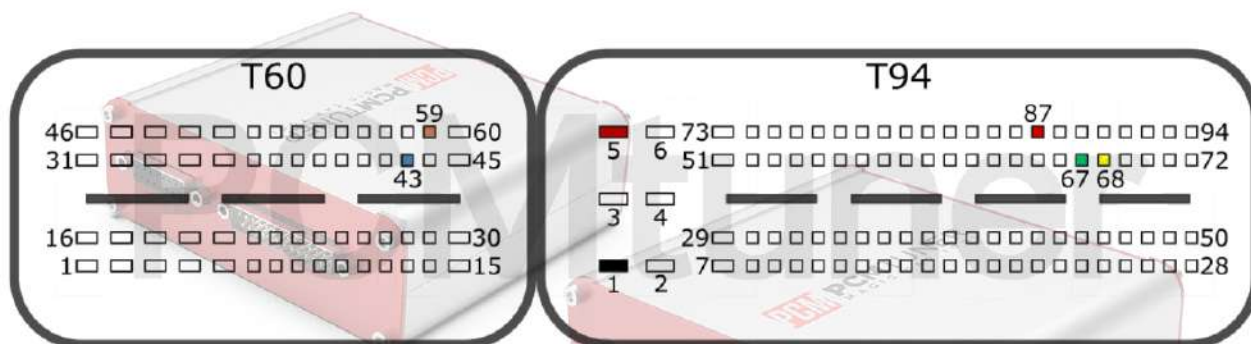

PCMtuner

Engine Control Unit

EDC17C54 TC1797

+12V	T94: 5, 87	CAN-L	T94: 67
GND	T94: 1	CAN-H	T94: 68
GPT0	GPT1	T60: 43, 59	

VAG

tuner-box.com

v.2

2022-05-12