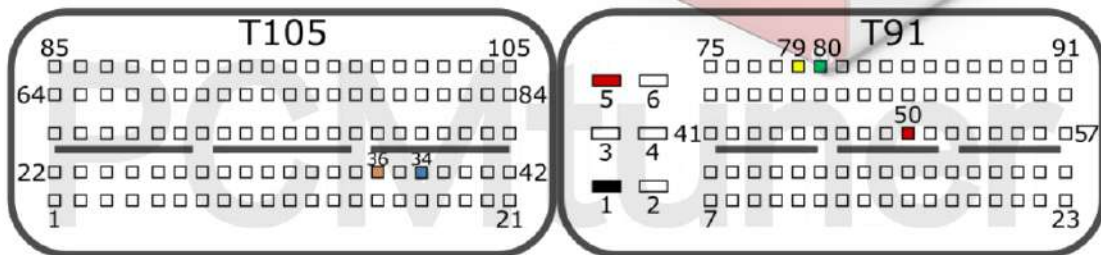

+12V	T91: 5, 50	CAN-L	T91: 80
GND	T91: 1	CAN-H	T91: 79
GPT0	GPT1	T105: 18, 36	

VOLKSWAGEN

+12V	T91: 5, 50	CAN-L	T91: 80
GND	T91: 1	CAN-H	T91: 79
GPT0	GPT1	T105: 34, 36	

VAG

tuner-box.com

v.2

2022-05-12

PCMtuner