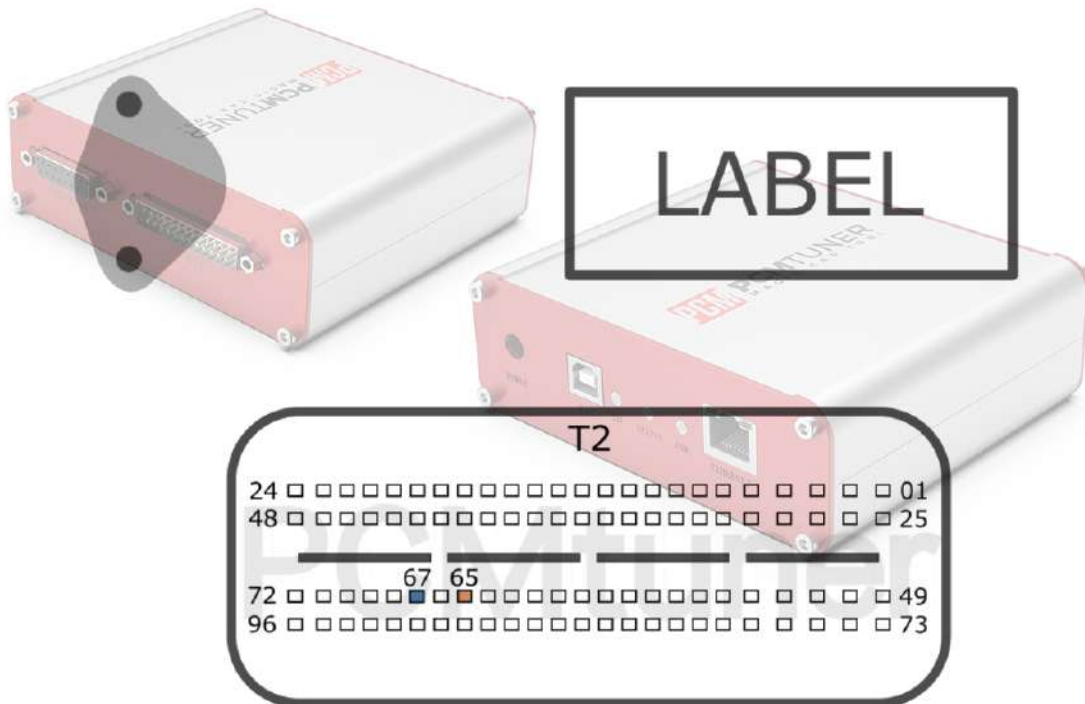

PCMtuner

Engine Control Unit

EDC17CV41 TC1797

+12V	T1: 1, 69	CAN-L	T1: 47
GND	T1: 3	CAN-H	T1: 46
GPT0	GPT1	T2: 67, 65	

COMMERCIAL

tuner-box.com

v.2

2022-05-12