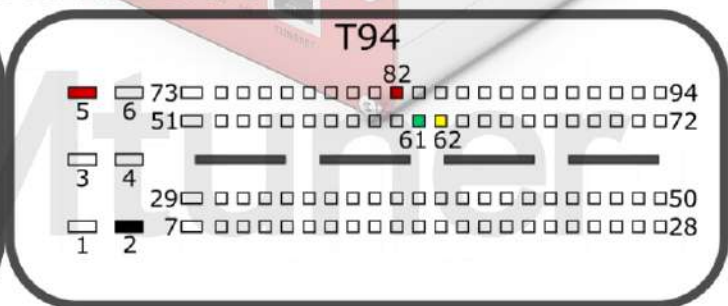

Connection version 2

+12V	T94: 5, 82	CAN-L	T94: 61
GND	T60: 7, T94: 2	CAN-H	T94: 62
GPT0 GPT1	T60: 53, 22*		

*Install 10uF capacitor on 22 GPT line

FIAT	IVECO	MITSUBISHI
tuner-box.com		v.2 | 2022-05-12