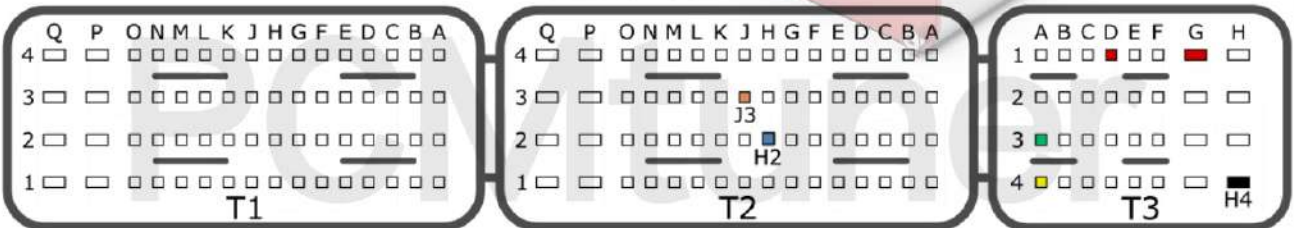

PCMtuner

Engine Control Unit

ME17.9.20 TC1782

BRABUS, SMART

+12V	T3: D1, G1	CAN-L	T2: A2
GND	T3: H4	CAN-H	T2: A1
GPT0 GPT1	T2: H2, J3		

RENAULT

+12V	T3: D1, G1	CAN-L	T3: A3
GND	T3: H4	CAN-H	T3: A4
GPT0 GPT1	T2: H2, J3		