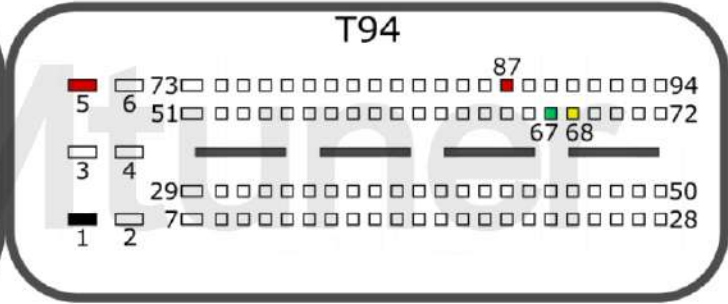

+12V	T94: 5, 87	CAN-L	T94: 67
GND	T94: 1	CAN-H	T94: 68
GPT0 GPT1	T60: 51, 6		

Connection version 2

+12V	T94: 5, 87	CAN-L	T94: 67
GND	T94: 1	CAN-H	T94: 68
GPT0 GPT1	T60: 21, 51		

VAG

tuner-box.com

v.2

2022-05-12