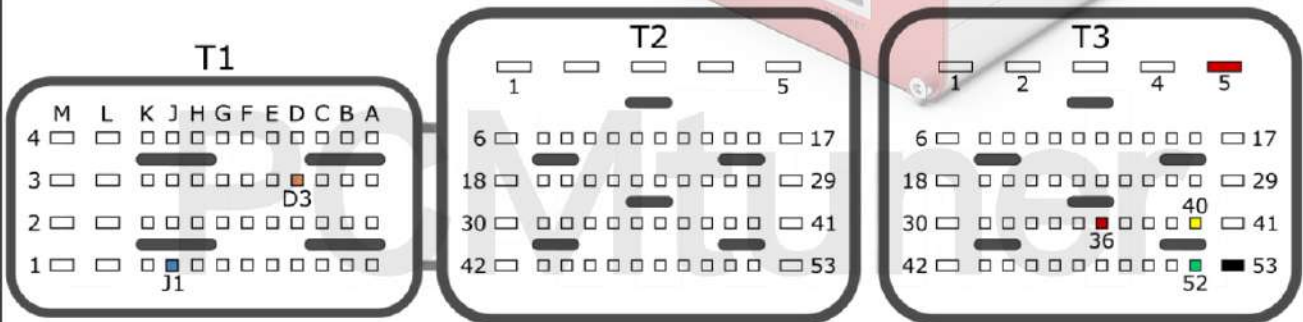

+12V	T3: 2, 19	CAN-L	T3: 52
GND	T3: 4	CAN-H	T3: 40
GPT0	GPT1	T1: J1, D3	

FORD

+12V	T3: 5, 36	CAN-L	T3: 52
GND	T3: 53	CAN-H	T3: 40
GPT0	GPT1	T1: J1, D3	

FORD

PSA

tuner-box.com

v.2

2022-05-12