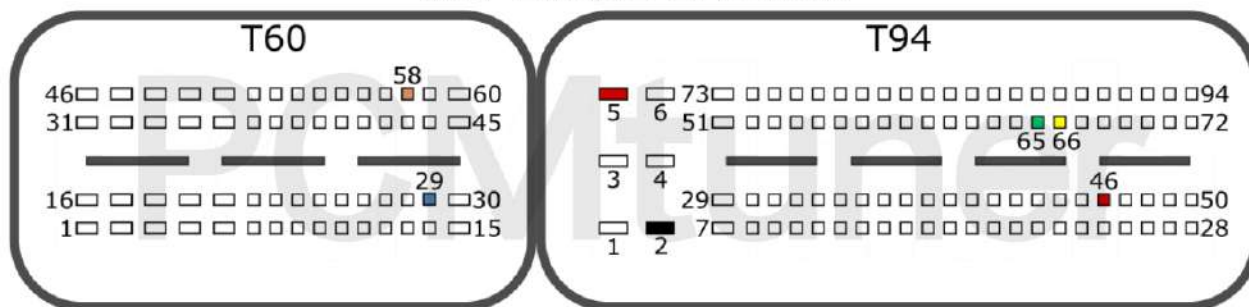

PCMtuner

Engine Control Unit

EDC17C59 TC1767

1.3-LITRE ENGINE