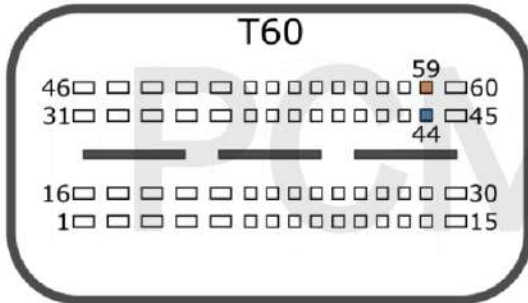

PCMtuner

Engine Control Unit

MED17.1.6 TC1797

VAG