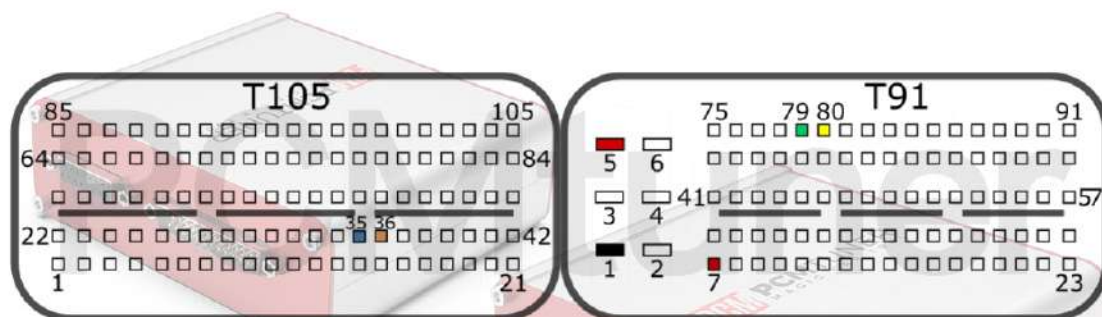

PCMtuner

Engine Control Unit

EDC17CP55 TC1797

+12V	T91: 5, 7	CAN-L	T91: 79
GND	T91: 1	CAN-H	T91: 80
GPT0 GPT1	T105: 35, 36		

LAND ROVER

tuner-box.com

v.2

2022-05-12