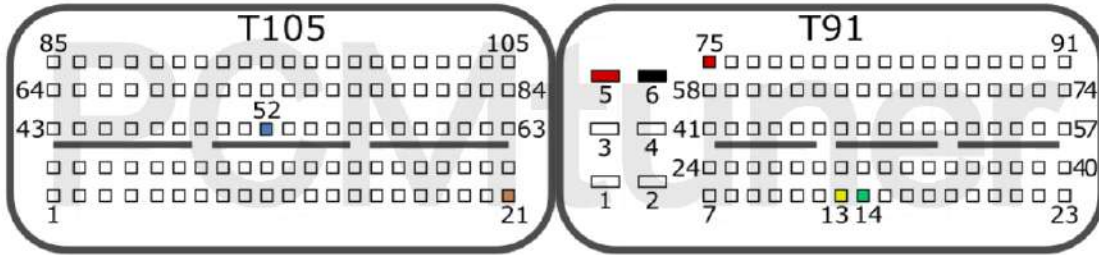

PCMtuner

Engine Control Unit

EDC17C69 TC1793

IVECO