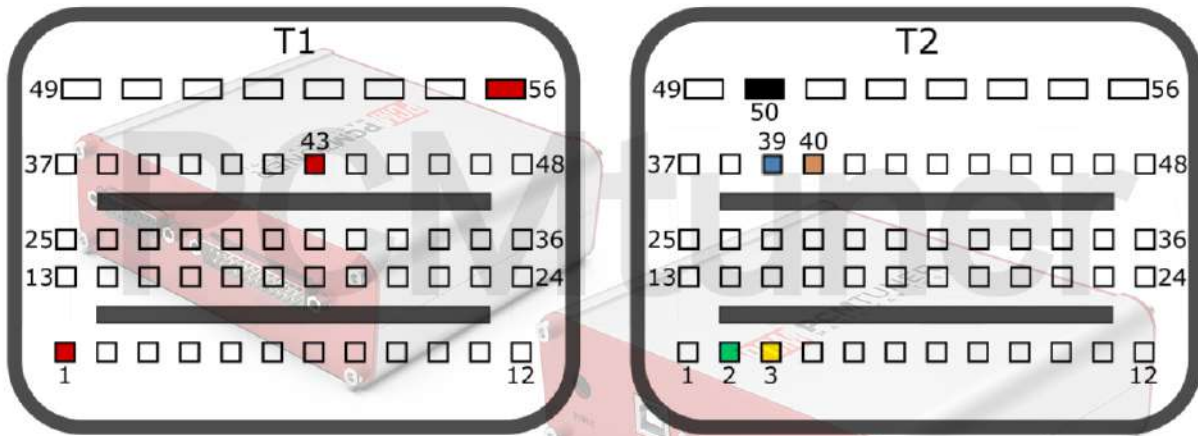

SUZUKI

tuner-box.com

v.2

2022-05-12

PCMtuner

Engine Control Unit

ME17.9.64 TC1724

+12V	T1: 1, 43, 56	CAN-L	T2: 2
GND	T2: 50	CAN-H	T2: 3
GPT0 GPT1	T2: 39, 40		