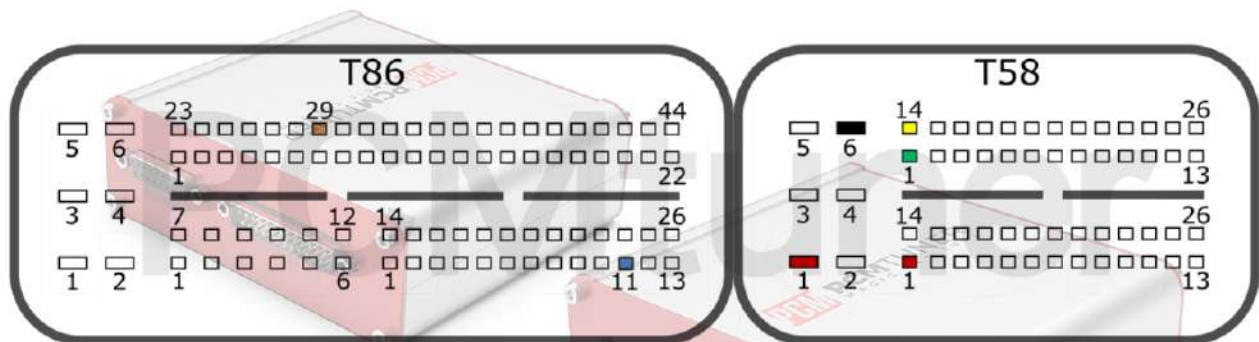

PCMtuner

Engine Control Unit

MEV17.4.6 TC1796

+12V	T58: 1, 1	CAN-L	T58: 1
GND	T58: 6	CAN-H	T58: 14
GPT0	GPT1	T86: 11, 29	

BMW

tuner-box.com

v.2

2022-05-12