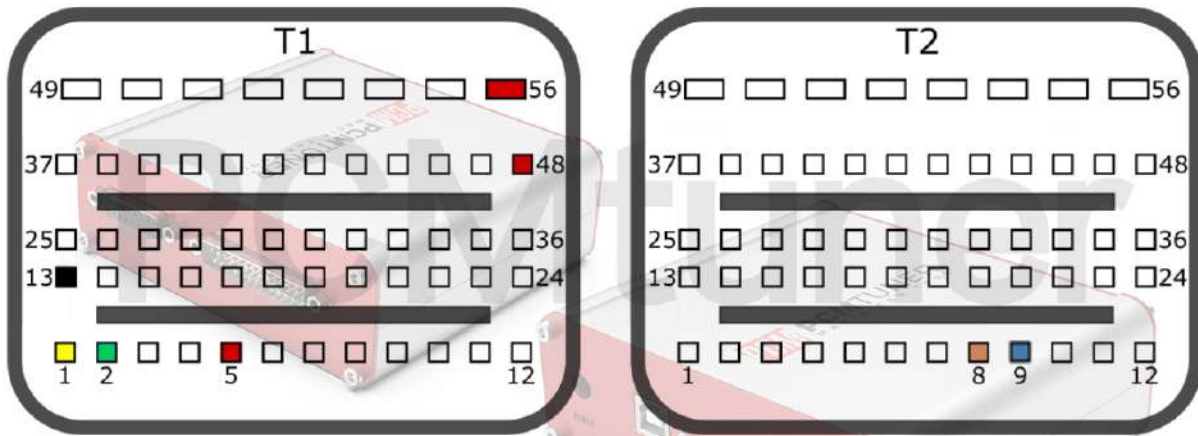

PCMtuner

Engine Control Unit

ME17.9.51 TC1762

+12V	T1: 56, 48, 5	CAN-L	T1: 2
GND	T1: 13	CAN-H	T1: 1
GPT0 GPT1	T2: 9, 8		

SUZUKI

tuner-box.com

v.2

2022-05-12