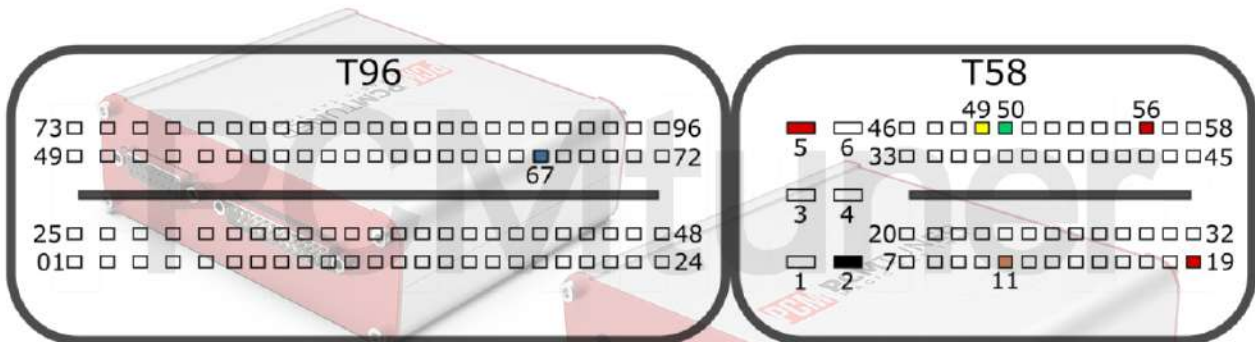

PCMtuner

Engine Control Unit

EDC17C45 TC1767

+12V	T58: 5, 56, 19	CAN-L	T58: 50
GND	T58: 2	CAN-H	T58: 49
GPT0	GPT1	T96: 67, T58:11	

NISSAN

tuner-box.com

v.2

2022-05-12