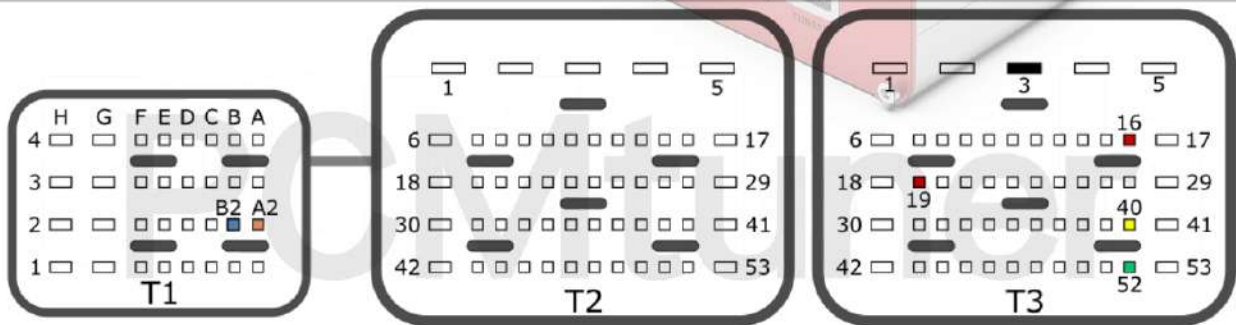

PCMtuner

Engine Control Unit
MED17.2 TC1796

Connection version 1

+12V	T3: 16, 19	CAN-L	T3: 52
GND	T3: 3	CAN-H	T3: 40
GPT0	GPT1	T1: A2, D2	

Connection version 2

+12V	T3: 16, 19	CAN-L	T3: 52
GND	T3: 3	CAN-H	T3: 40
GPT0	GPT1	T1: B2, A2	