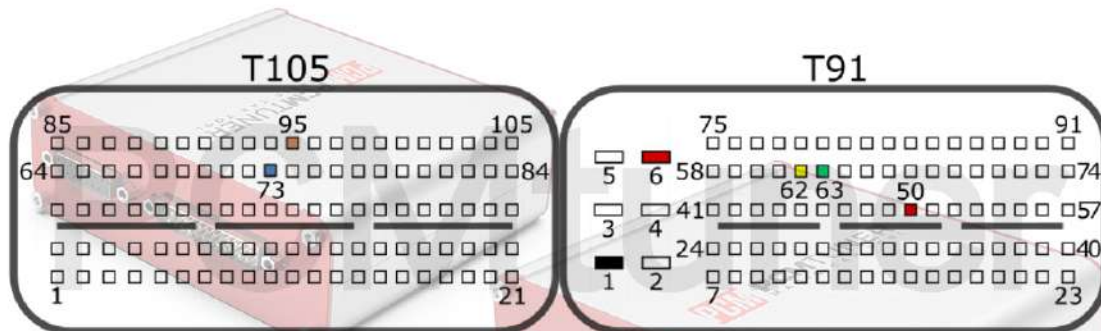

tuner-box.com

v.2

2022-05-12

PCMtuner

Engine Control Unit

MED17.7.5 TC1793

+12V	T91: 6, 50	CAN-L	T91: 63
GND	T91: 1	CAN-H	T91: 62
GPT0	GPT1	T105: 73, 95	

MB