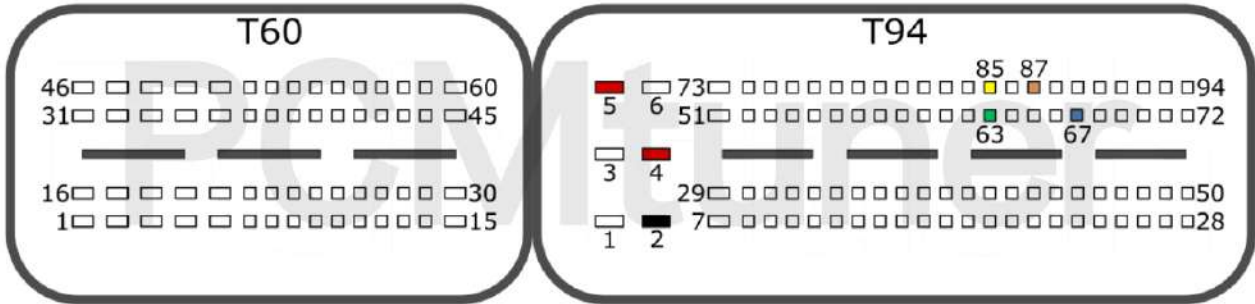

PCMtuner

Engine Control Unit

ME17.9.8 TC1767

Connection version 1