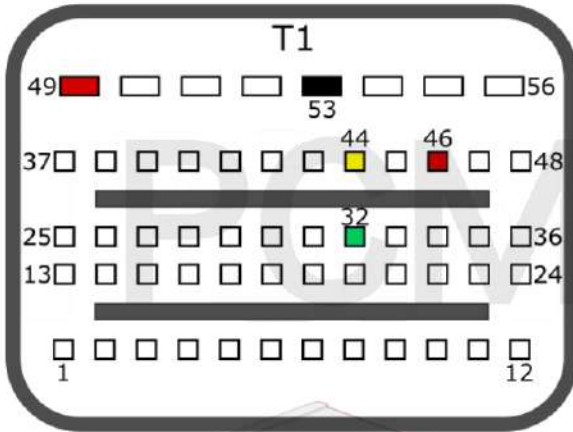

+12V	T1: 49, 46	CAN-L	T1: 32
GND	T1: 53	CAN-H	T1: 44
GPT0	GPT1		T2: 36, 13

OPEL

+12V	T1: 49, 46	CAN-L	T1: 32
GND	T1: 53	CAN-H	T1: 44
GPT0	GPT1		T2: 36, 1

FIAT

OPEL

tuner-box.com

v.2

2022-05-12