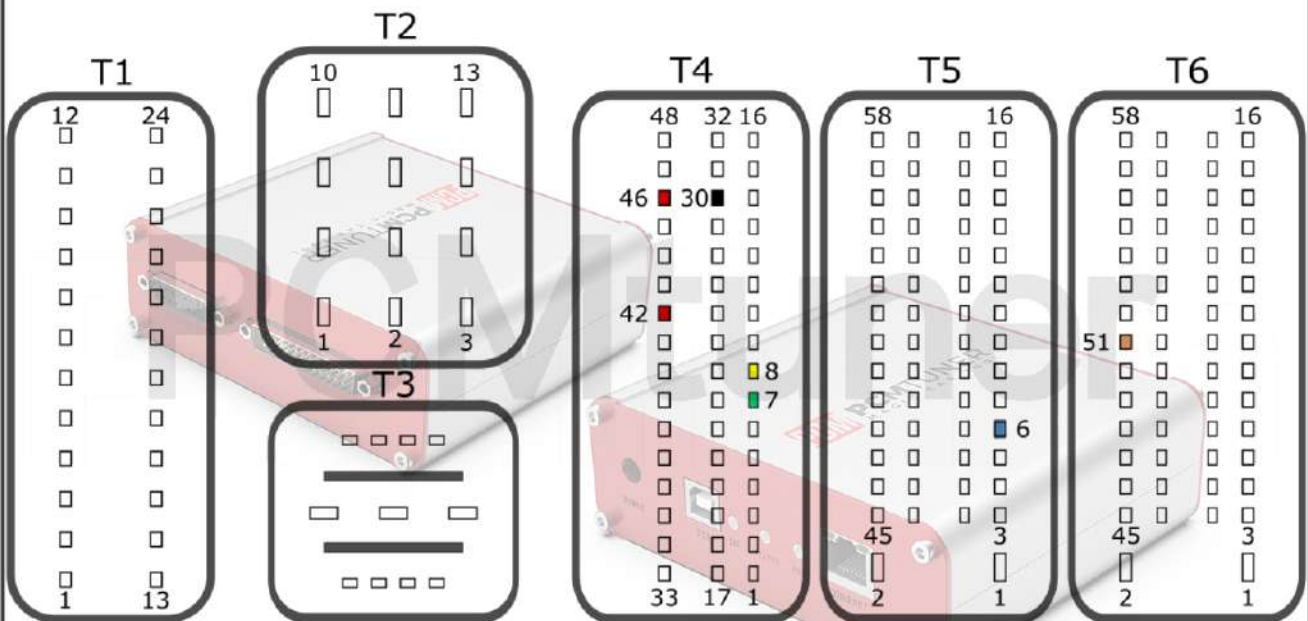

PCMtuner

Engine Control Unit

MEVD17.2.6 TC1797

+12V	T4: 42, 46	CAN-L	T4: 7
GND	T4: 30	CAN-H	T4: 8
GPT0	GPT1	T5: 6, T6: 51	

BMW

tuner-box.com

v.2

2022-05-12