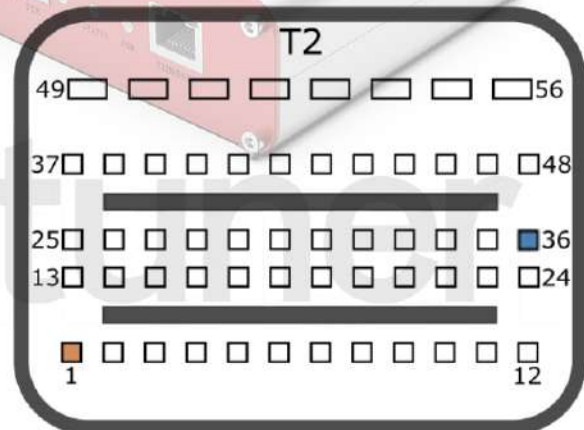

+12V	T1: 49, 46	CAN-L	T1: 32
GND	T1: 53	CAN-H	T1: 44
GPT0	GPT1		T2: 36, 13

OPEL

+12V	T1: 49, 46	CAN-L	T1: 32
GND	T1: 53	CAN-H	T1: 44
GPT0	GPT1		T2: 36, 1

FIAT

OPEL

tuner-box.com

v.2

2022-05-12