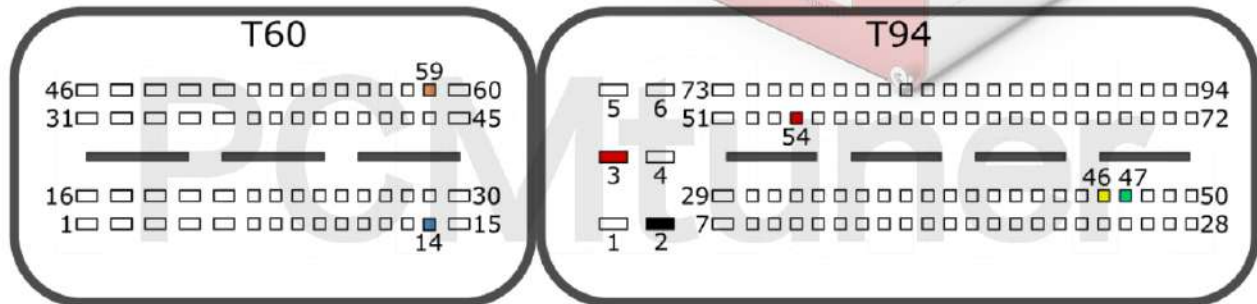

+12V	T94: 3, 54	CAN-L	T94: 47
GND	T94: 2	CAN-H	T94: 46
GPT0 GPT1	T60: 14, 59		

DODGE	JEEP	IVECO	MASERATI
tuner-box.com			v.2
			2022-05-12