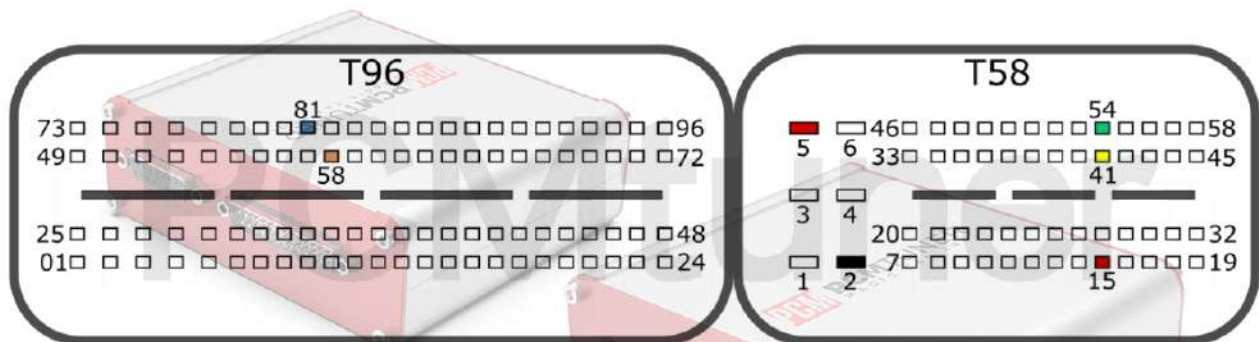

PCMtuner

Engine Control Unit

MED17.7.2 TC1797

+12V		T58: 5, 15	CAN-L		T58: 54
GND		T58: 2	CAN-H		T58: 41
GPT0	GPT1	T96: 81, 58			

INFINITI

MB

tuner-box.com

v.2

2022-05-12