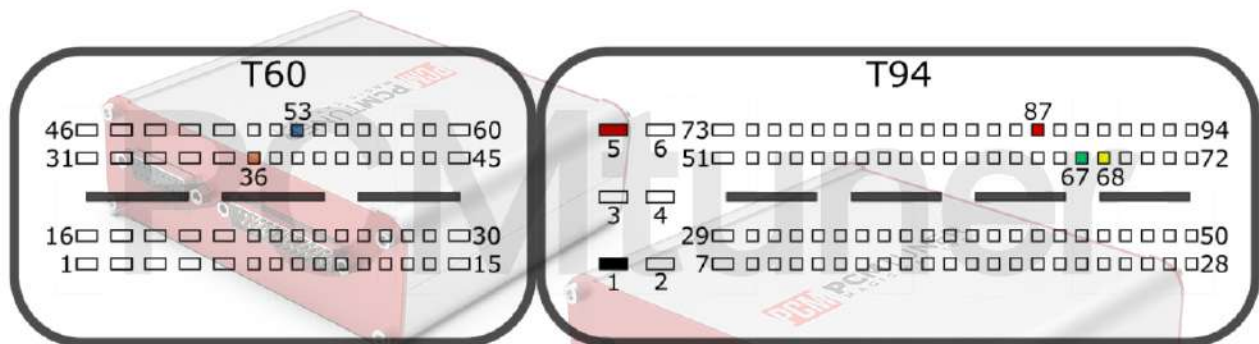

+12V	T94: 5, 87	CAN-L	T94: 67
GND	T94: 1	CAN-H	T94: 68
GPT0	T60: 53, 36		
GPT1			

VAG

tuner-box.com

v.2

2022-05-12

PCMtuner

Engine Control Unit

MED17.5.5 TC1766