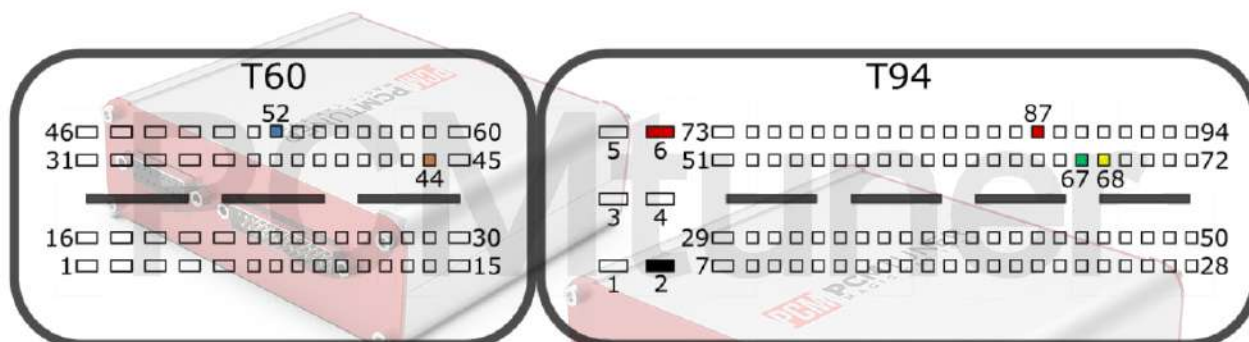

RENAULT

tuner-box.com

v.2

2022-05-12

PCMtuner

Engine Control Unit

EDC17CP20 TC1796

+12V	T94: 6, 87	CAN-L	T94: 67
GND	T94: 2	CAN-H	T94: 68
GPT0	GPT1	T60: 52, 44	