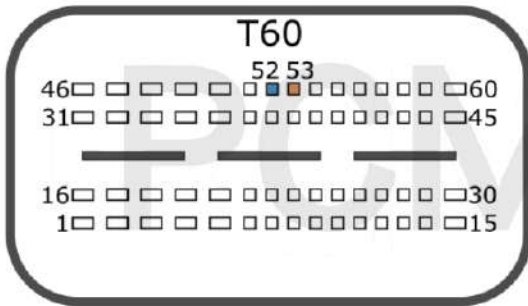

PCMtuner

Engine Control Unit
MED17.5 TC1766

SKODA