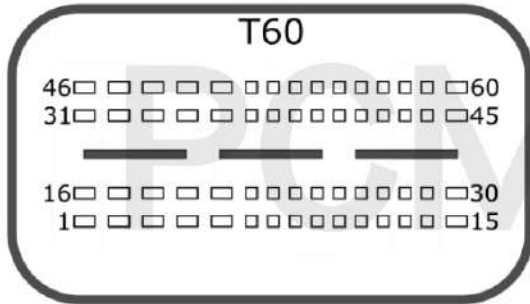

+12V	T94: 5, 29	CAN-L	T94: 63
GND	T94: 1	CAN-H	T94: 85
GPT0 GPT1	T94: 46, 87		

Connection version 2

+12V	T94: 5, 29	CAN-L	T94: 63
GND	T94: 1	CAN-H	T94: 85
GPT0 GPT1	T94: 46, 65		

K/H

tuner-box.com

v.2

2022-05-12