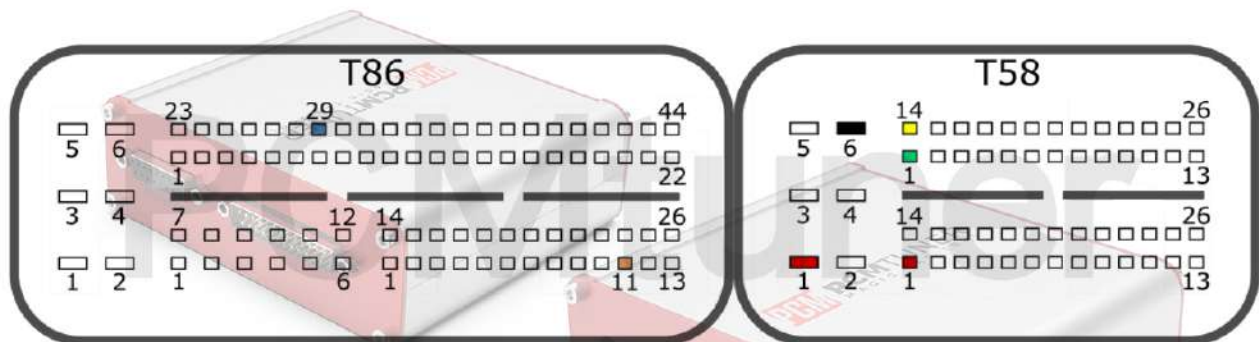

BMW

tuner-box.com

v.2

2022-05-12

PCMtuner

Engine Control Unit

ME(V)17.2.1 TC1796

+12V	T58: 1, 1	CAN-L	T58: 1
GND	T58: 6	CAN-H	T58: 14
GPT0	GPT1	T86: 29, 11	