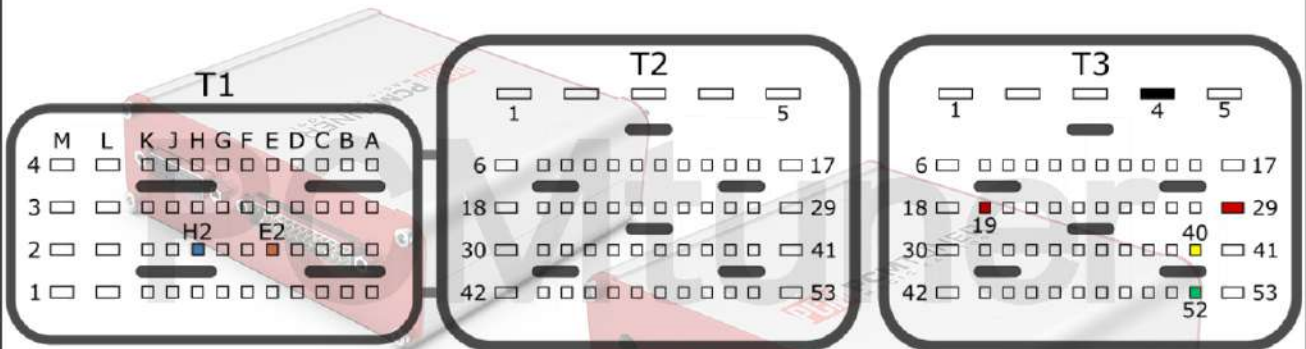

PCMtuner

Engine Control Unit

MEVD17.4.4 TC1793

+12V	T3: 19, 29	CAN-L	T3: 52
GND	T3: 4	CAN-H	T3: 40
GPT0 GPT1	T1: H2, E2		

PSA

tuner-box.com

v.2

2022-05-12