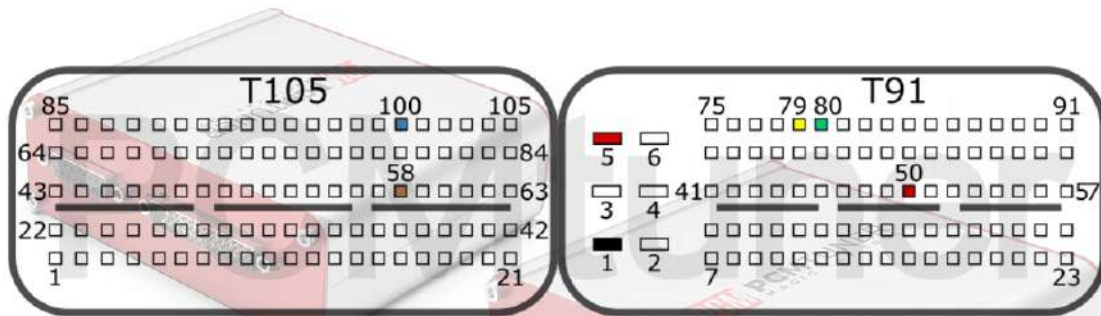

VAG

tuner-box.com

v.2

2022-05-12

PCMtuner

Engine Control Unit

MED17.1.10 TC1793

+12V	T91: 5, 50	CAN-L	T91: 80
GND	T91: 1	CAN-H	T91: 79
GPT0 GPT1	T105: 100, 58		