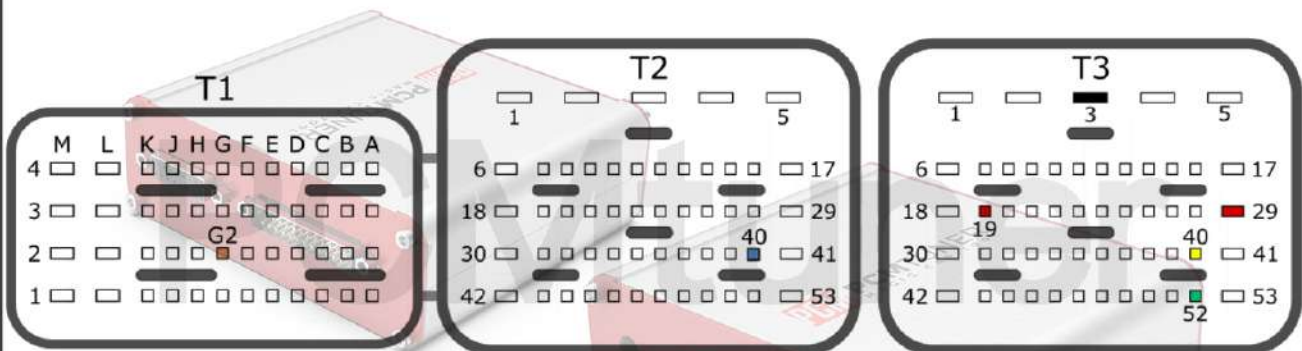

BMW

tuner-box.com

v.2

2022-05-12

PCMtuner

Engine Control Unit

MEVD17.2.7 TC1797

+12V	T3: 19, 29	CAN-L	T3: 52
GND	T3: 3	CAN-H	T3: 40
GPT0	GPT1	T2: 40, T1: G2	