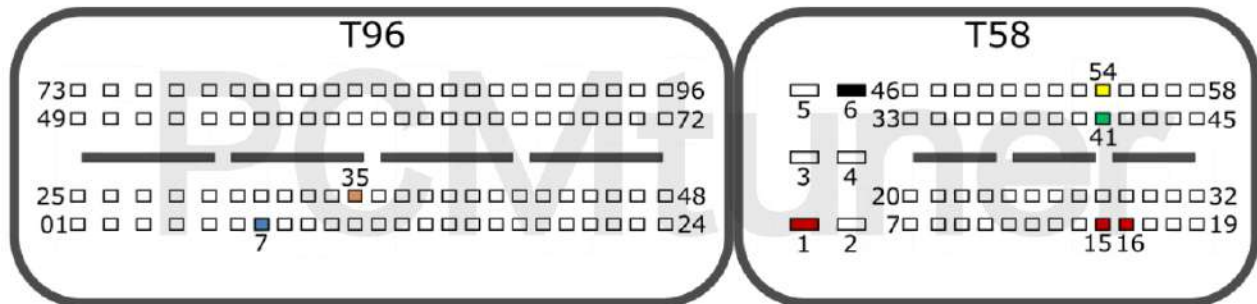

PCMtuner

Engine Control Unit

EDC17CP16 TC1796

Connection version 1