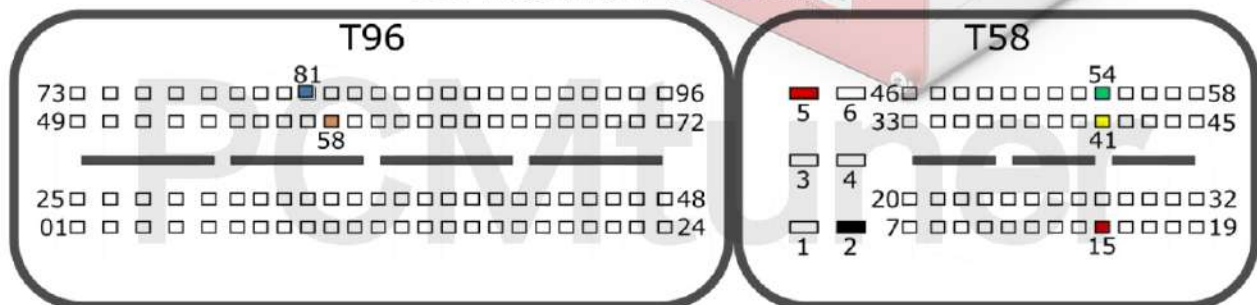

Connection version 1

+12V	T58: 5, 15	CAN-L	T58: 54
GND	T58: 2	CAN-H	T58: 41
GPT0 GPT1	T96: 83, 58		

Connection version 2

+12V	T58: 5, 15	CAN-L	T58: 54
GND	T58: 2	CAN-H	T58: 41
GPT0 GPT1	T96: 81, 58		

MB

tuner-box.com