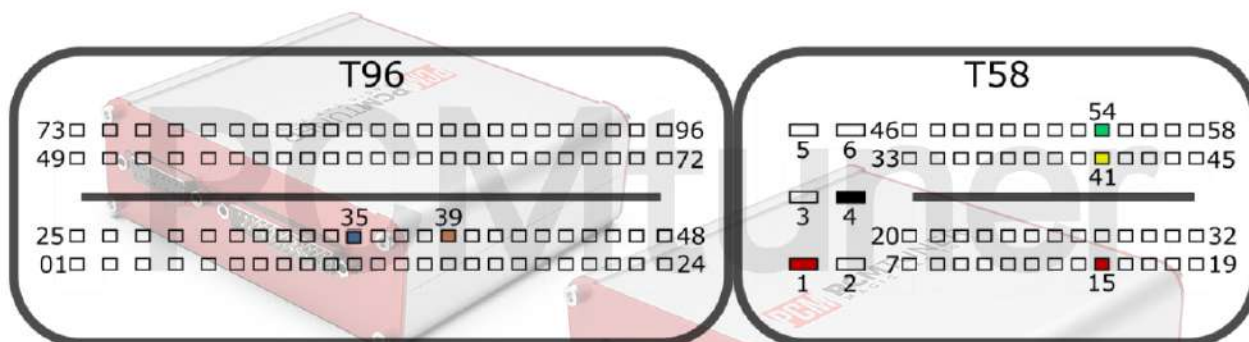

PCMtuner

Engine Control Unit

EDC17CP10 TC1796

+12V	T58: 1, 15	CAN-L	T58: 54
GND	T58: 4	CAN-H	T58: 41
GPT0	GPT1	T96: 35, 39	

MB

tuner-box.com

v.2

2022-05-12