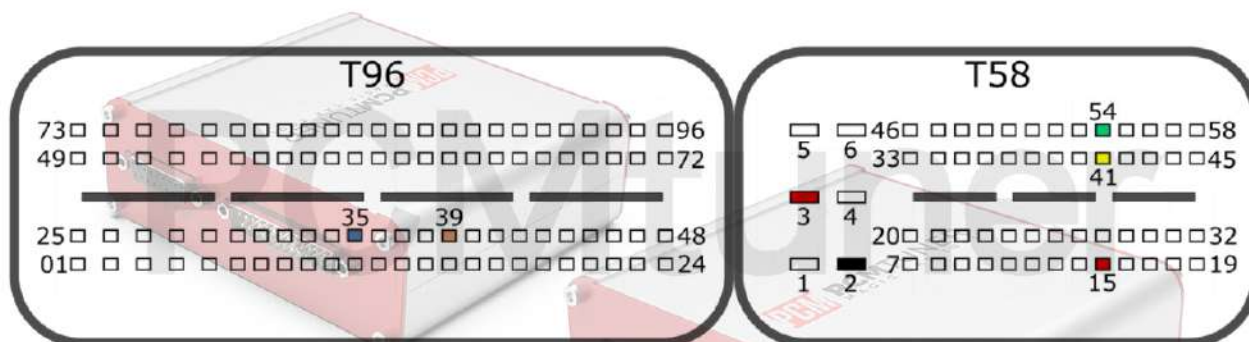

PCMtuner

Engine Control Unit

EDC17CP46 TC1797

+12V	T58: 3, 15	CAN-L	T58: 54
GND	T58: 2	CAN-H	T58: 41
GPT0	GPT1	T96: 35, 39	

MB

tuner-box.com

v.2

2022-05-12