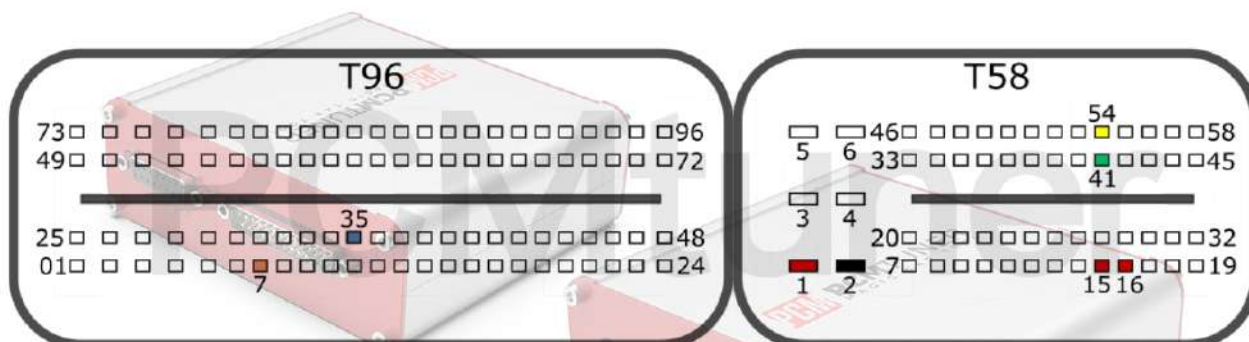

PCMtuner

Engine Control Unit

EDC17CP22 TC1796

+12V	T58: 1, 15, 16	CAN-L	T58: 41
GND	T58: 2	CAN-H	T58: 54
GPT0	GPT1	T96: 35, 7	

VOLVO

tuner-box.com

v.2

2022-05-12