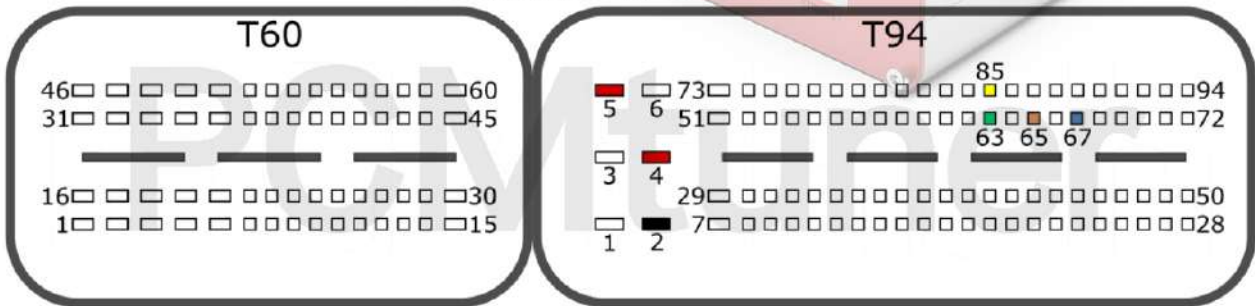

2022-05-12

PCMtuner

Engine Control Unit

ME17.9.8 TC1767

Connection version 1

+12V	T94: 5, 4	CAN-L	T94: 63
GND	T94: 2	CAN-H	T94: 85
GPT0 GPT1	T94: 67, 87		

Connection version 2

+12V	T94: 5, 4	CAN-L	T94: 63
GND	T94: 2	CAN-H	T94: 85
GPT0 GPT1	T94: 67, 65		