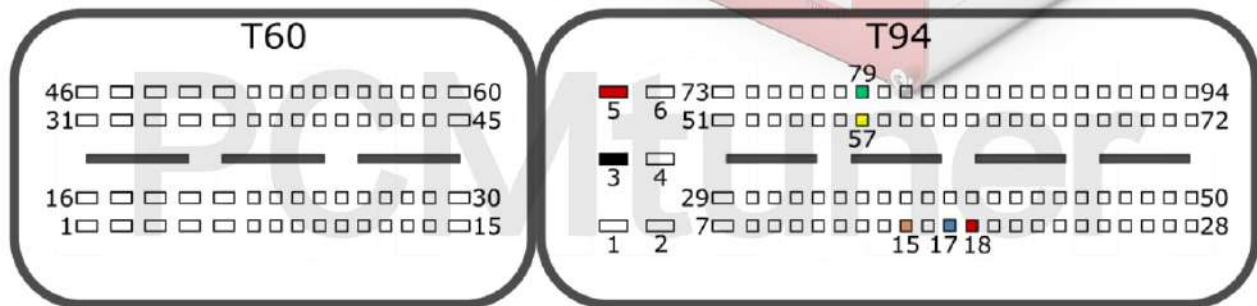

+12V	T94: 5, 18	CAN-L	T94: 79
GND	T94: 3	CAN-H	T94: 57
GPT0 GPT1	T94: 17, 39		

Connection version 2

+12V	T94: 5, 18	CAN-L	T94: 79
GND	T94: 3	CAN-H	T94: 57
GPT0 GPT1	T94: 17, 15		

K/H

tuner-box.com

v.2

2022-05-12