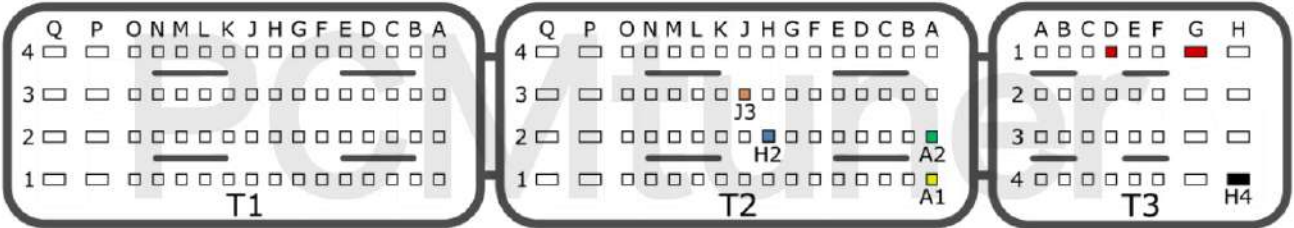

PCMtuner

Engine Control Unit

ME17.9.20 TC1782

BRABUS, SMART