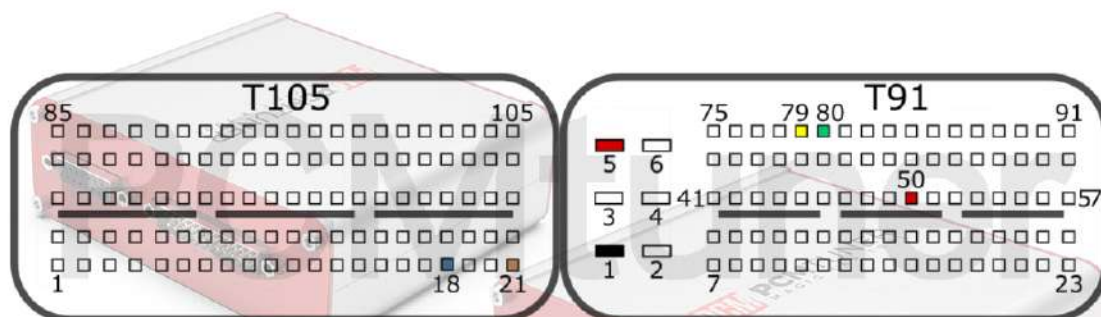

PCMtuner

Engine Control Unit

EDC17CP44 TC1797

+12V	T91: 5, 50	CAN-L	T91: 80
GND	T91: 1	CAN-H	T91: 79
GPT0 GPT1	T105: 18, 21		

VAG

tuner-box.com

v.2

2022-05-12