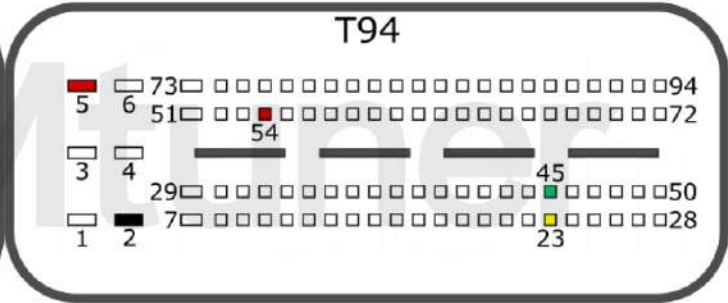

v.2

2022-05-12

PCMtuner

Engine Control Unit

EDC17C49 TC1797

FIAT, JEEP

+12V	T94: 5, 54	CAN-L	T94: 45
GND	T94: 2	CAN-H	T94: 23
GPT0	GPT1	T60: 59, 14	

IVECO