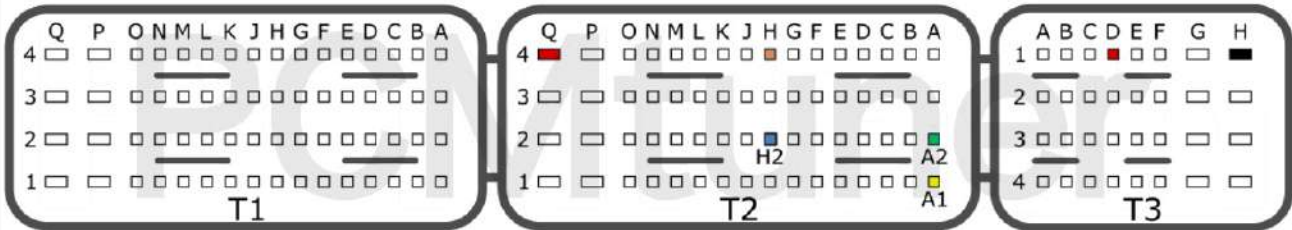

PCMtuner

Engine Control Unit

EDC17C11 TC1766

Connection version 1