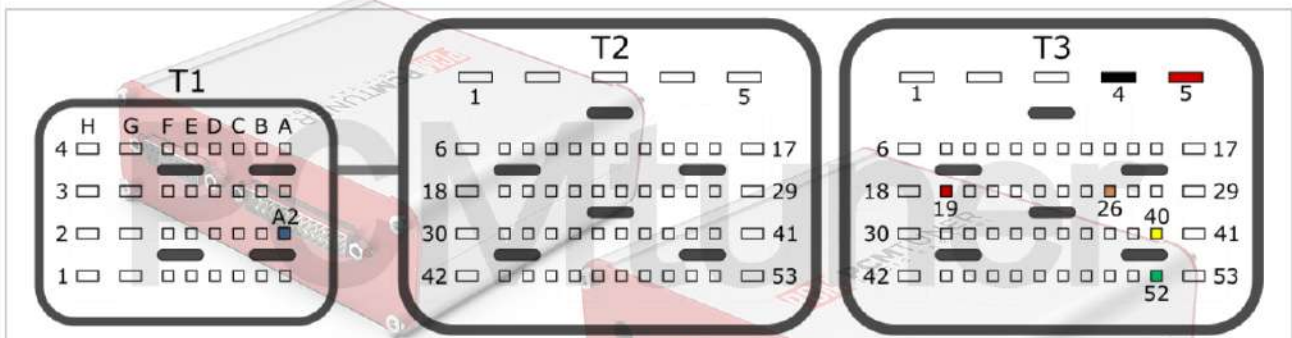

BMW

tuner-box.com

v.2

2022-05-12

PCMtuner

Engine Control Unit

MEV17.2.2 TC1767

+12V	T3: 5, 19	CAN-L	T3: 52
GND	T3: 4	CAN-H	T3: 40
GPT0	GPT1	T1: A2, T3:26	