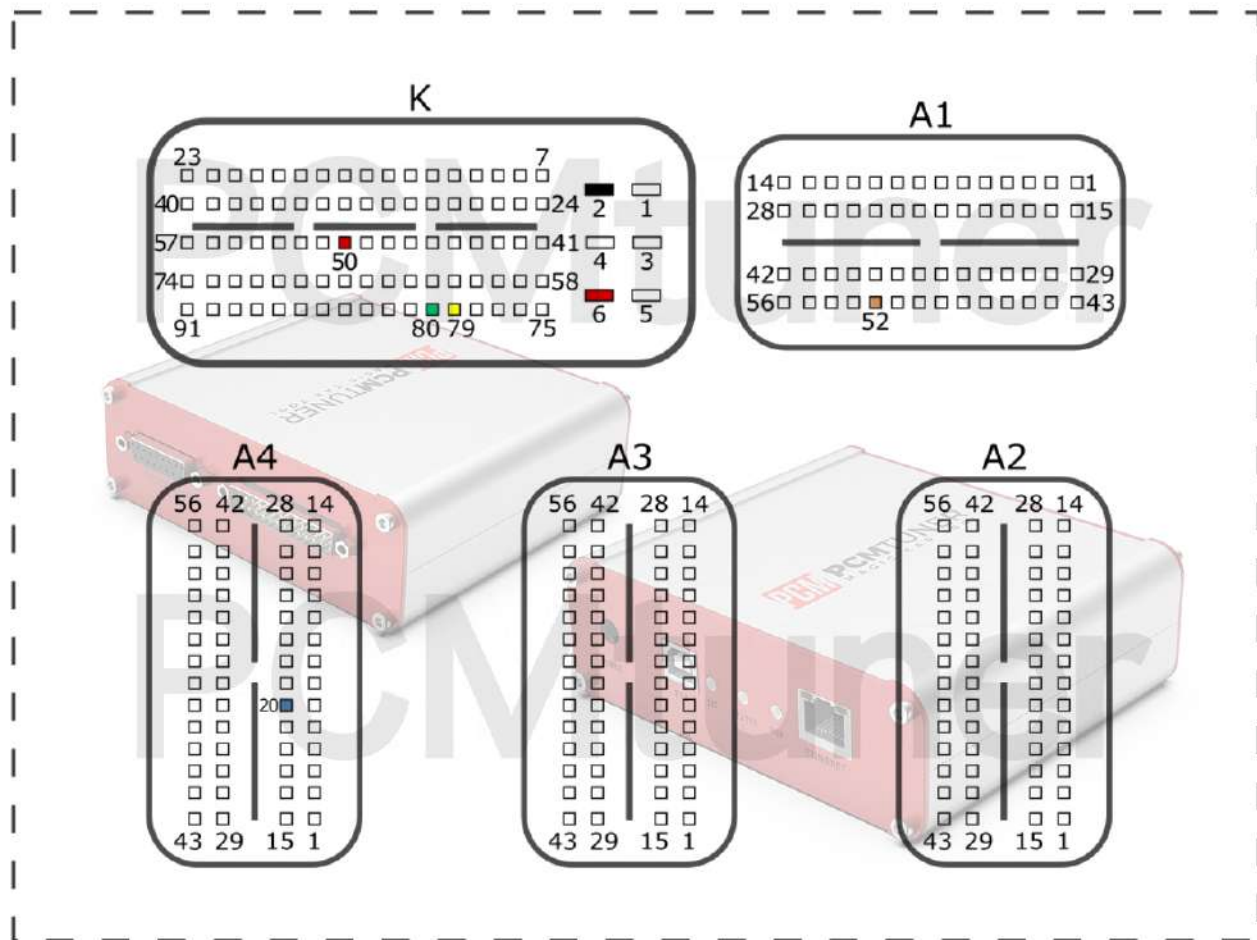

PCMtuner

Engine Control Unit

EDC17CP54 TC1793

+12V	K: 6, 50	CAN-L	K: 80
GND	K: 2	CAN-H	K: 79
GPT0	GPT1	A4: 20, A1: 52	

AUDI

tuner-box.com

v.2

2022-05-12