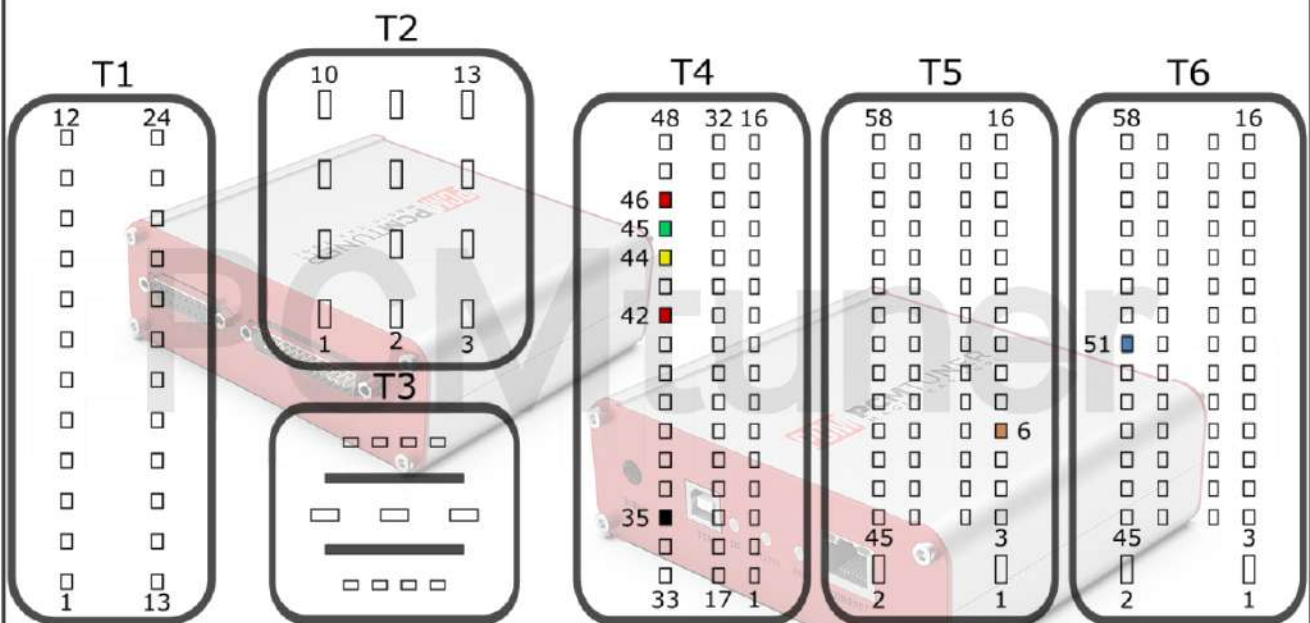

PCMtuner

Engine Control Unit

MEVD17.2.G TC1797

+12V	T4: 42, 46	CAN-L	T4: 45
GND	T4: 35	CAN-H	T4: 44
GPT0	GPT1	T6: 51, T5: 6	

BMW

tuner-box.com

v.2

2022-05-12