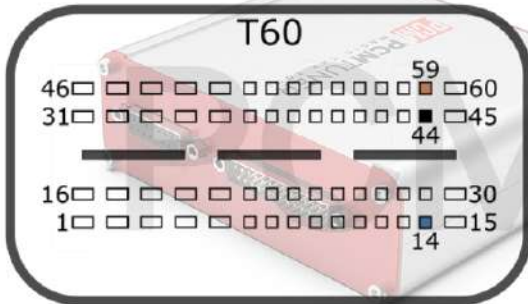

v.2

2022-05-12

PCMtuner

Engine Control Unit

EDC17C49 TC1797

FIAT, JEEP

+12V	T94: 5, 54	CAN-L	T94: 45
GND	T94: 2	CAN-H	T94: 23
GPT0	GPT1	T60: 59, 14	

IVECO