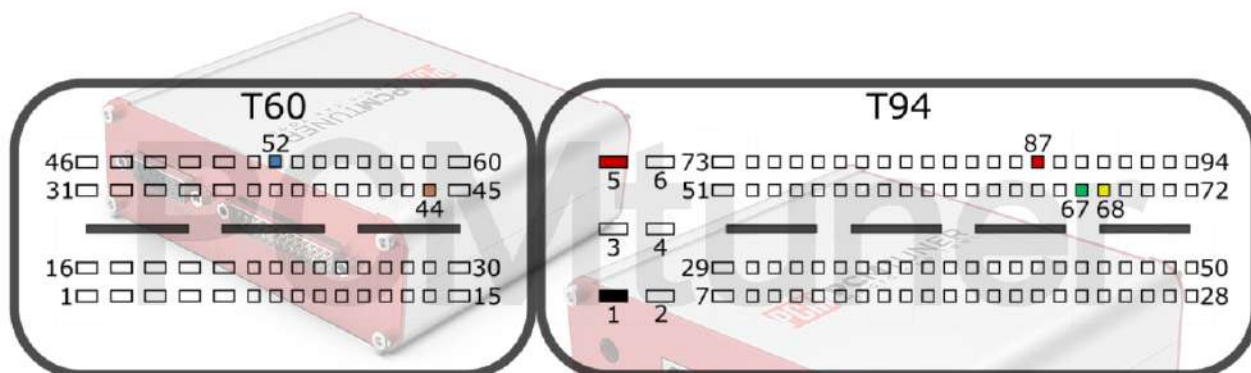

VOLVO

tuner-box.com

v.2

2022-05-12

PCMtuner

Engine Control Unit

EDC17CP24 TC1796

+12V	T94: 5, 87	CAN-L	T94: 67
GND	T94: 1	CAN-H	T94: 68
GPT0	GPT1	T60: 52, 44	