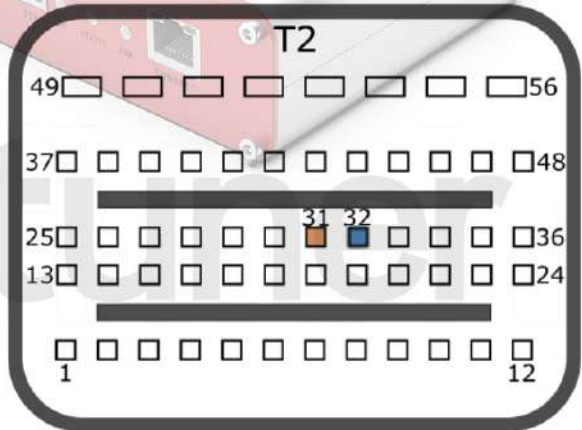

UAZ

+12V	T1: 56, 16	CAN-L	T1: 44
GND	T1: 54	CAN-H	T1: 32
GPT0	GPT1	T2: 1, 31	

VAZ

+12V	T1: 56, 16	CAN-L	T1: 44
GND	T1: 53	CAN-H	T1: 32
GPT0	GPT1	T2: 32, 31	

VAZ

UAZ

tuner-box.com

v.2