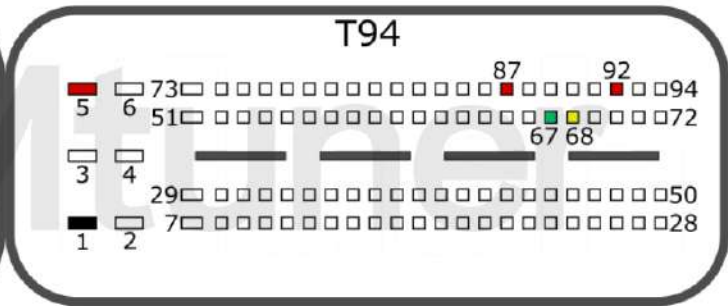

PCMtuner

Engine Control Unit
MED17.5 TC1766

SKODA