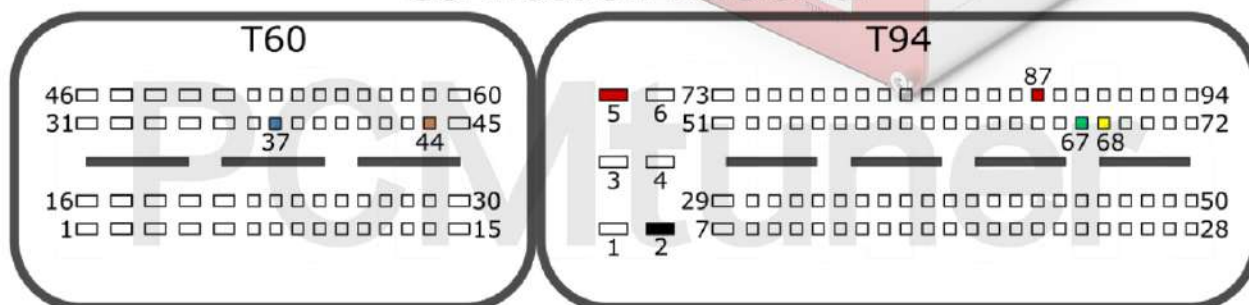

Connection version 2

+12V	T94: 5, 87	CAN-L	T94: 67
GND	T94: 2	CAN-H	T94: 68
GPT0 GPT1	T60: 37, 44		

K/H

VAG

tuner-box.com

v.2

2022-05-12

PCMtuner