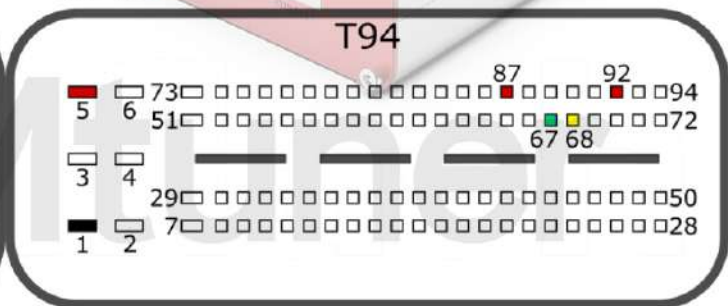

PCMtuner

Engine Control Unit
MED17.5 TC1766

SKODA

+12V	T94: 5, 87, 92	CAN-L	T94: 67
GND	T94: 1	CAN-H	T94: 68
GPT0 GPT1	T60: 52, 53		

VAG

+12V	T94: 5, 87, 92	CAN-L	T94: 67
GND	T94: 1	CAN-H	T94: 68
GPT0 GPT1	T60: 53, 36		