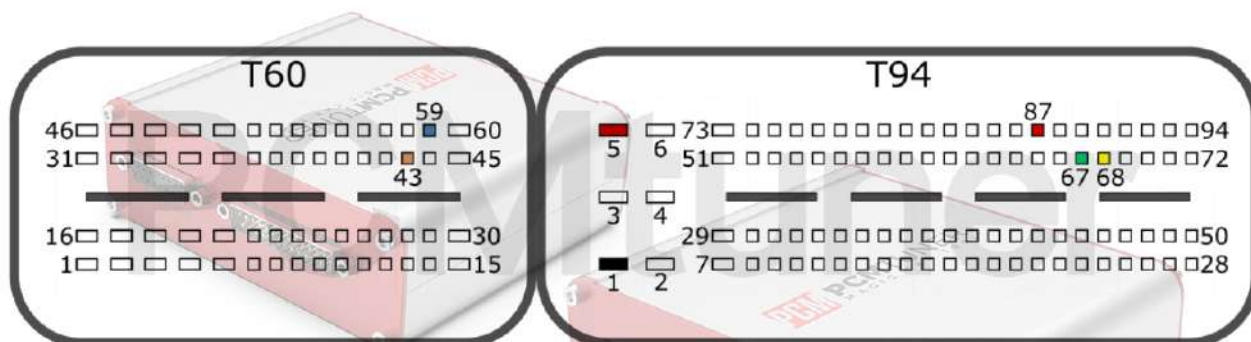

PCMtuner

Engine Control Unit

EDC17C64 TC1797

+12V	T94: 5, 87	CAN-L	T94: 67
GND	T94: 1	CAN-H	T94: 68
GPT0	GPT1	T60: 59, 43	

SEAT

tuner-box.com

v.2

2022-05-12