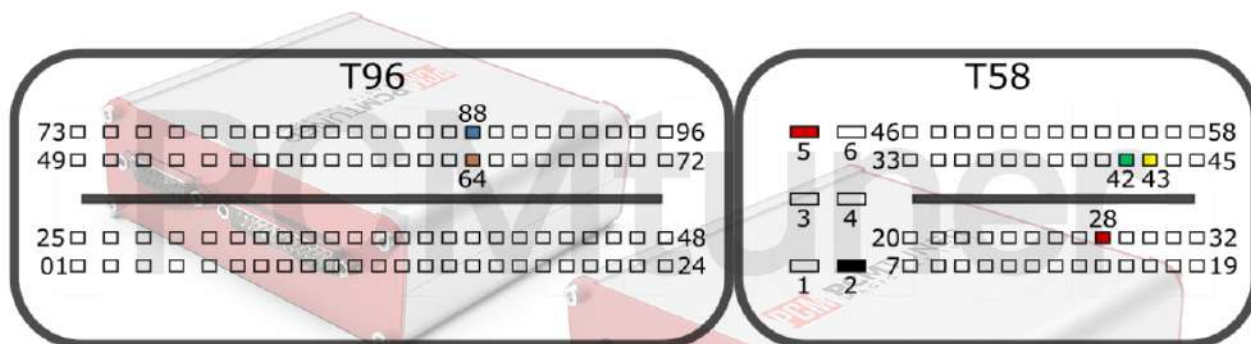

VAG

tuner-box.com

v.2

2022-05-12

PCMtuner

Engine Control Unit

EDC17CP21 TC1792

+12V	T58: 5, 28	CAN-L	T58: 42
GND	T58: 2	CAN-H	T58: 43
GPT0	GPT1	T96: 88, 64	