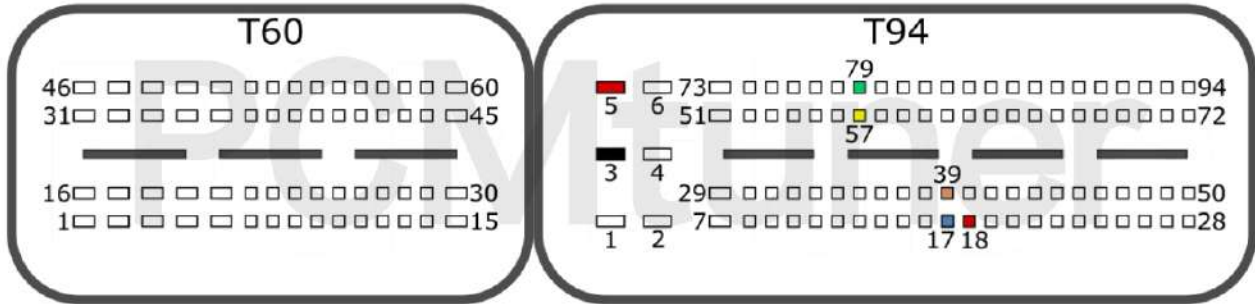

PCMtuner

Engine Control Unit

ME17.9.11 TC1762

Connection version 1