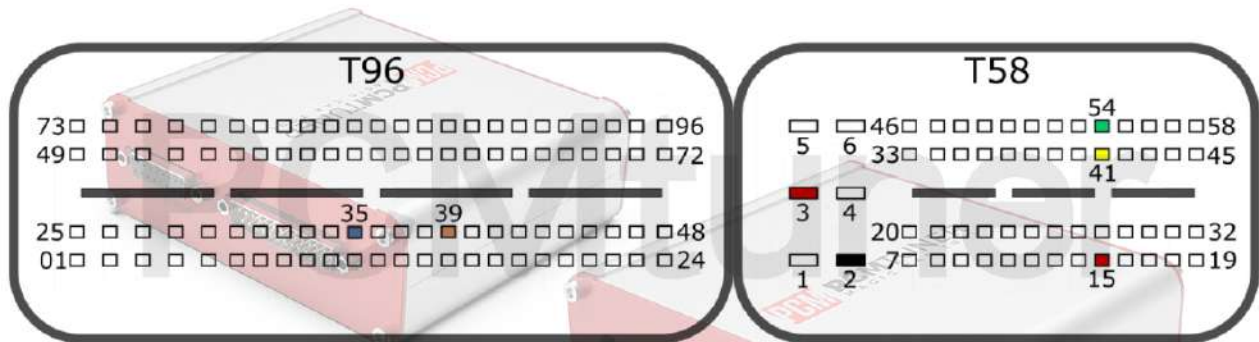

PCMtuner

Engine Control Unit

EDC17CP27 TC1796

+12V	T58: 3, 15	CAN-L	T58: 54
GND	T58: 2	CAN-H	T58: 41
GPT0	GPT1	T96: 35, 39	

JEEP

tuner-box.com

v.2

2022-05-12