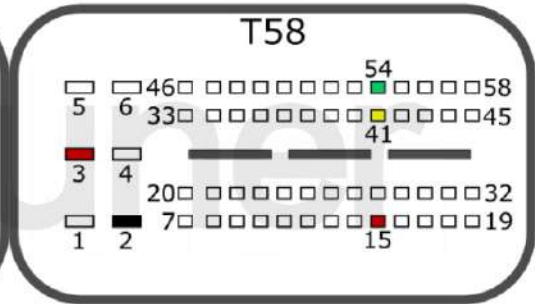

+12V	T58: 3, 15	CAN-L	T58: 54
GND	T58: 2	CAN-H	T58: 41
GPT0 GPT1	T96: 35, 39		

Connection version 2

+12V	T58: 3, 15, 16	CAN-L	T58: 54
GND	T58: 2	CAN-H	T58: 41
GPT0 GPT1	T96: 87, 38		

MB

tuner-box.com

v.2

2022-05-12