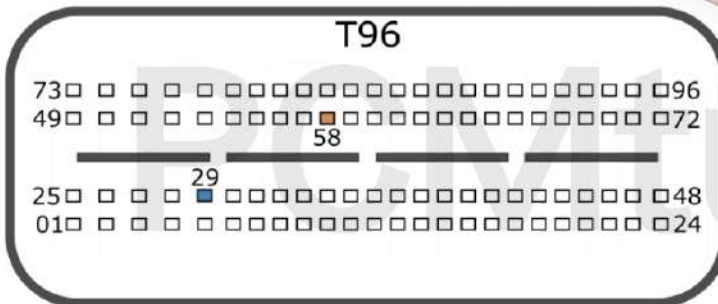

Connection version 2

+12V	T58: 3, 15, 16	CAN-L	T58: 54
GND	T58: 4	CAN-H	T58: 41
GPT0	GPT1	T96: 29, 58	

MB

tuner-box.com

v.2

2022-05-12

PCMtuner

Engine Control Unit