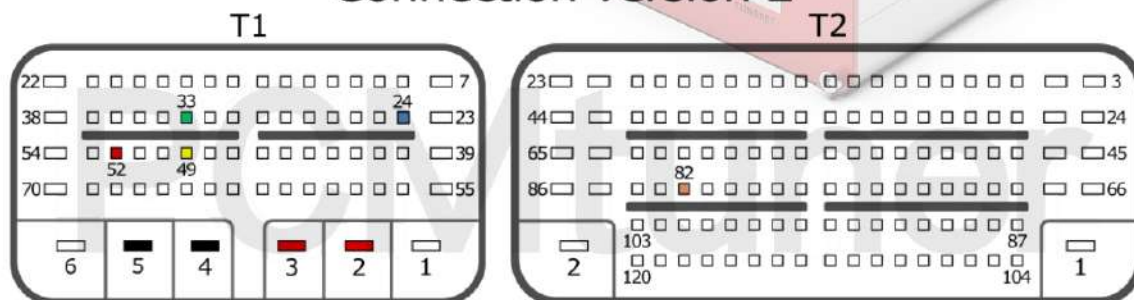

+12V	T1: 52, 3	CAN-L	T1: 33
GND	T1: 4	CAN-H	T1: 49
GPT0	GPT1	T1: 24, T2:82	

Connection version 2

+12V	T1: 52, 3, 2	CAN-L	T1: 33
GND	T1: 4, 5	CAN-H	T1: 49
GPT0	GPT1	T1: 24, T2:82	

PSA

tuner-box.com

v.2

2022-05-12