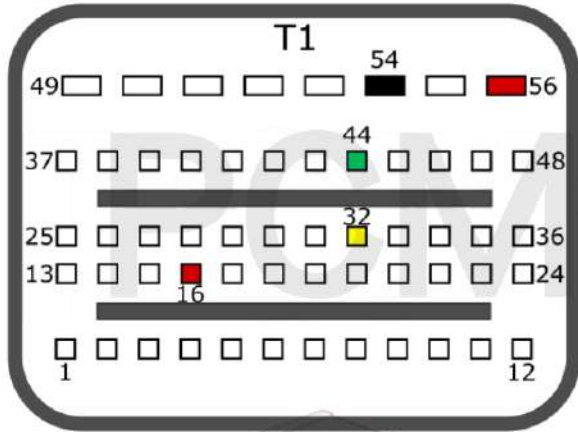

UAZ

+12V	T1: 56, 16	CAN-L	T1: 44
GND	T1: 54	CAN-H	T1: 32
GPT0	GPT1	T2: 1, 31	

VAZ

+12V	T1: 56, 16	CAN-L	T1: 44
GND	T1: 53	CAN-H	T1: 32
GPT0	GPT1	T2: 32, 31	

VAZ

UAZ

tuner-box.com

v.2