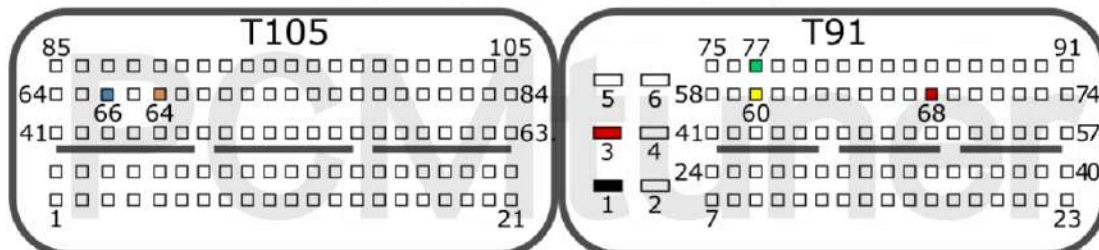

Connection version 3

+12V	T91: 3, 68	CAN-L	T91: 77
GND	T91: 1	CAN-H	T91: 60
GPT0	GPT1	T105: 66, 64	

K/H

tuner-box.com

v.2

2022-05-12