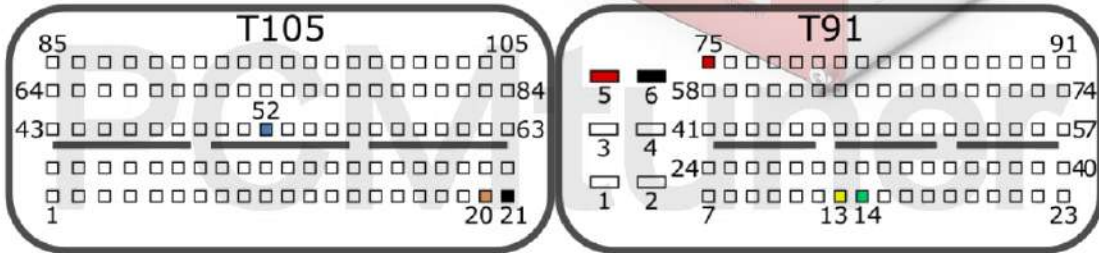

PCMtuner

Engine Control Unit

EDC17C69 TC1793

IVECO

+12V	T91: 5, 75	CAN-L	T91: 14
GND	T91: 6	CAN-H	T91: 13
GPT0 GPT1	T105: 52, 21		

IVECO, JEEP

+12V	T91: 5, 75	CAN-L	T91: 14
GND	T105: 21, T91: 6	CAN-H	T91: 13
GPT0 GPT1	T105: 52, 20*		