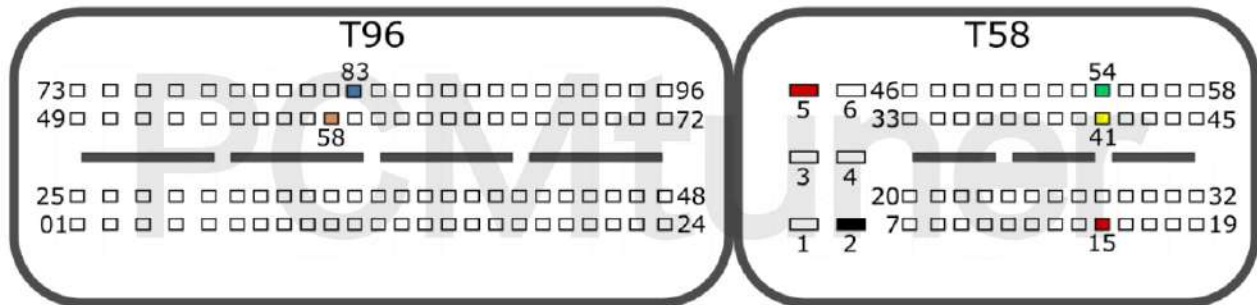

Connection version 1

+12V	T58: 5, 15	CAN-L	T58: 54
GND	T58: 2	CAN-H	T58: 41
GPT0 GPT1	T96: 83, 58		

Connection version 2

+12V	T58: 5, 15	CAN-L	T58: 54
GND	T58: 2	CAN-H	T58: 41
GPT0 GPT1	T96: 81, 58		

MB

tuner-box.com