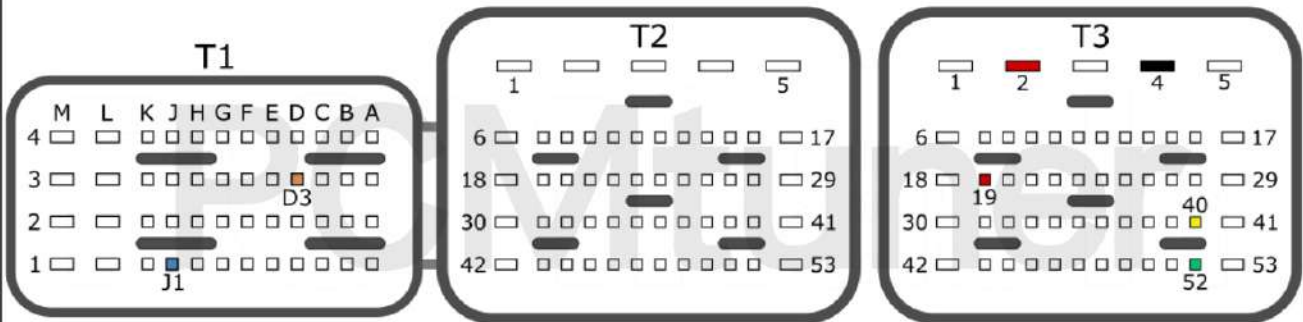

+12V	T3: 2, 19	CAN-L	T3: 52
GND	T3: 4	CAN-H	T3: 40
GPT0	GPT1	T1: J1, D3	

FORD

+12V	T3: 5, 36	CAN-L	T3: 52
GND	T3: 53	CAN-H	T3: 40
GPT0	GPT1	T1: J1, D3	

FORD

PSA

tuner-box.com

v.2

2022-05-12