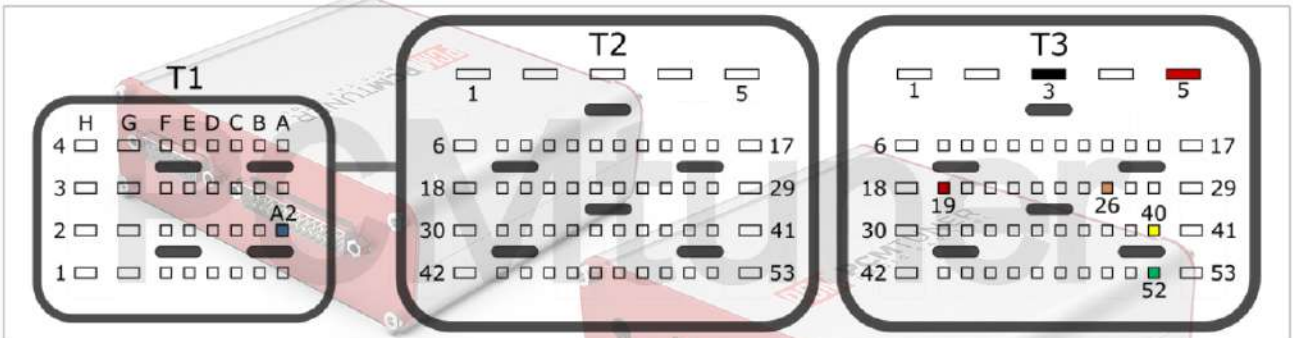

PCMtuner

Engine Control Unit

MED/MEV(D)17.4.2 TC1767

+12V	T3: 5, 19	CAN-L	T3: 52
GND	T3: 3	CAN-H	T3: 40
GPT0	GPT1	T1: A2, T3: 26	

PSA

tuner-box.com

v.2

2022-05-12