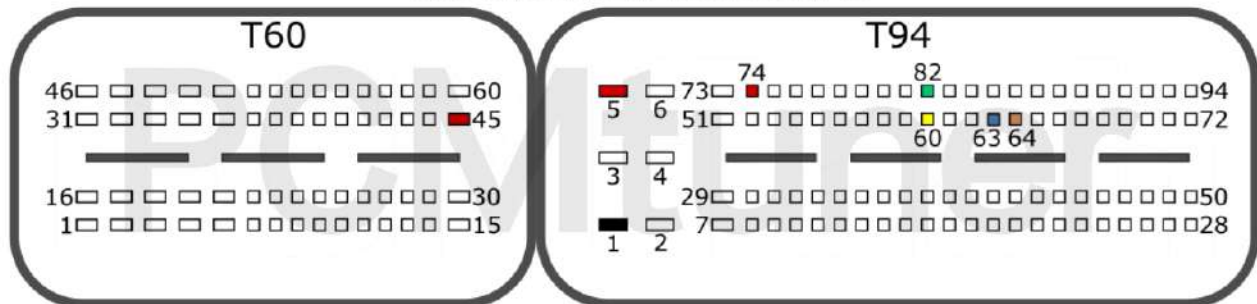

Connection version 3

+12V	T60: 45, T94: 5, 74	CAN-L	T94: 82
GND	T94: 1	CAN-H	T94: 60
GPT0 GPT1	T94: 63, 64		

K/H

tuner-box.com

v.2

2022-05-12