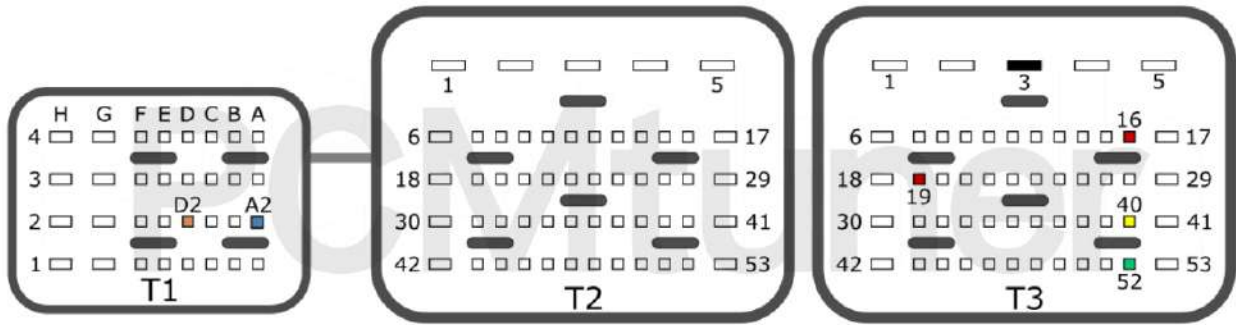

PCMtuner

Engine Control Unit
MED17.2 TC1796

Connection version 1