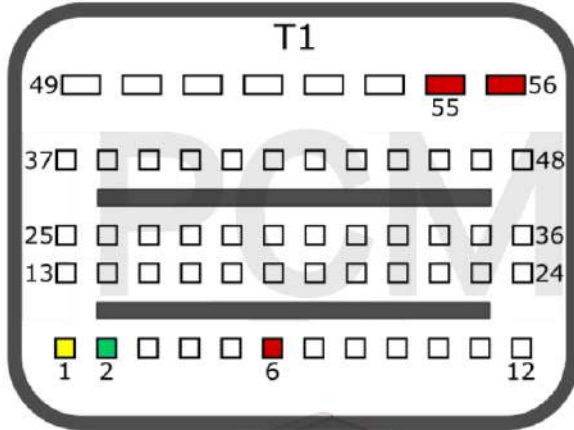

ME17.9.61 TC1724

Connection version 1

+12V	T1: 55, 56, 6	CAN-L	T1: 2
GND	T2: 50, 51	CAN-H	T1: 1
GPT0	GPT1		
	T2: 28, 31		

Connection version 2

+12V	T1: 56, 48, 6	CAN-L	T1: 2
GND	T2: 50	CAN-H	T1: 1
GPT0	GPT1		
	T2: 29, 28		