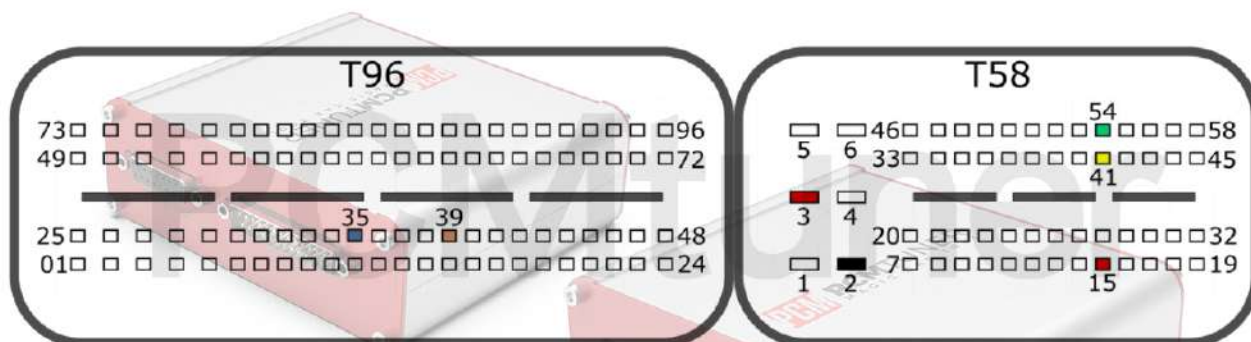

PCMtuner

Engine Control Unit

EDC17C66 TC1793

+12V	T58: 3, 15	CAN-L	T58: 54
GND	T58: 2	CAN-H	T58: 41
GPT0	GPT1	T96: 35, 39	

MB

tuner-box.com

v.2

2022-05-12