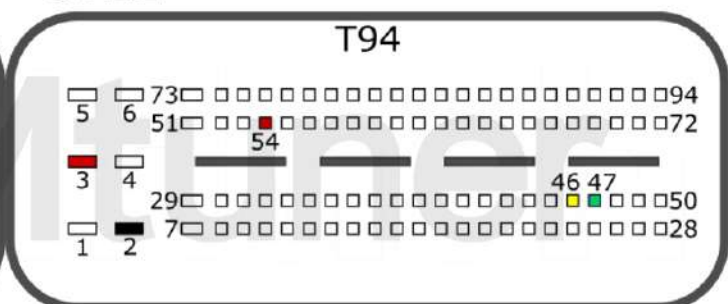

OPEL

+12V	T94: 3, 54	CAN-L	T94: 47
GND	T94: 2	CAN-H	T94: 46
GPT0	GPT1	T60: 14, 59	

FIAT

JEEP

IVECO

OPEL

tuner-box.com

v.2

2022-05-12