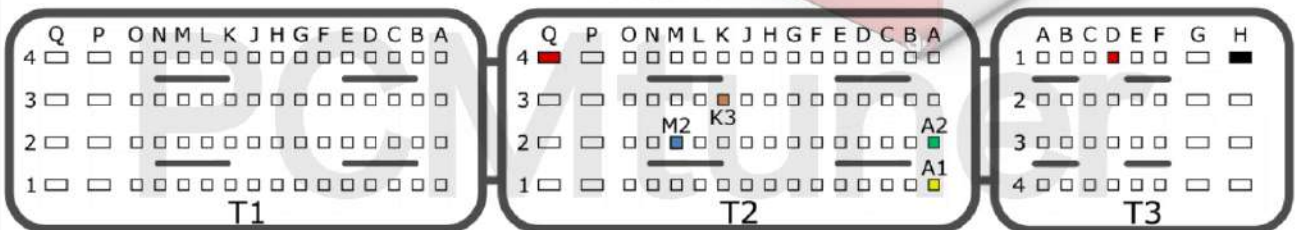

EDC17C42 TC1767

RENAULT

+12V	T2: Q4, T3:D1	CAN-L	T2: A2
GND	T3: H1	CAN-H	T2: A1
GPT0 GPT1	T2: H2, H4		

DACIA

+12V	T2: Q4, T3:D1	CAN-L	T2: A2
GND	T3: H1	CAN-H	T2: A1
GPT0 GPT1	T2: M2, K3		

DACIA

RENAULT

tuner-box.com