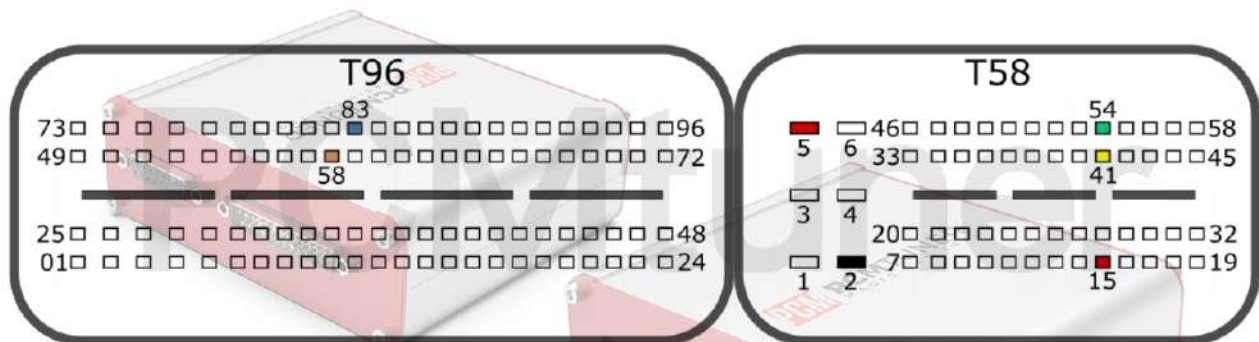

tuner-box.com

v.2

2022-05-12

PCMtuner

Engine Control Unit

MED17.7.3 TC1797

+12V	T58: 5, 15	CAN-L	T58: 54
GND	T58: 2	CAN-H	T58: 41
GPT0	GPT1	T96: 83, 58	

MB