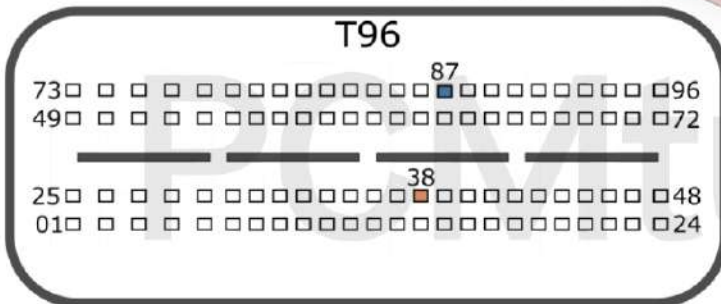

+12V	T58: 3, 15	CAN-L	T58: 54
GND	T58: 2	CAN-H	T58: 41
GPT0 GPT1	T96: 35, 39		

Connection version 2

+12V	T58: 3, 15, 16	CAN-L	T58: 54
GND	T58: 2	CAN-H	T58: 41
GPT0 GPT1	T96: 87, 38		

MB

tuner-box.com

v.2

2022-05-12