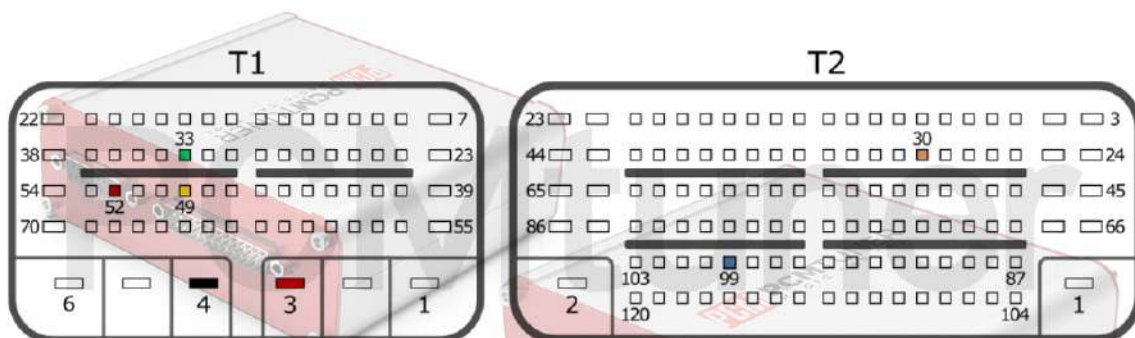

PCMtuner

Engine Control Unit

MED17.4.4 TC1793

+12V	T1: 52, 3	CAN-L	T1: 33
GND	T1: 4	CAN-H	T1: 49
GPT0	GPT1	T2: 99, 30	

CITROEN

tuner-box.com

v.2

2022-05-12