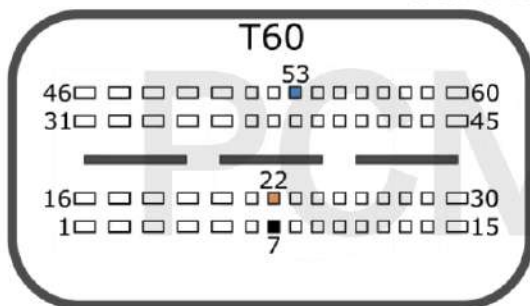

Connection version 2

+12V	T94: 5, 82	CAN-L	T94: 61
GND	T60: 7, T94: 2	CAN-H	T94: 62
GPT0 GPT1	T60: 53, 22*		

*Install 10uF capacitor on 22 GPT line

FIAT	IVECO	MITSUBISHI
tuner-box.com		v.2 | 2022-05-12