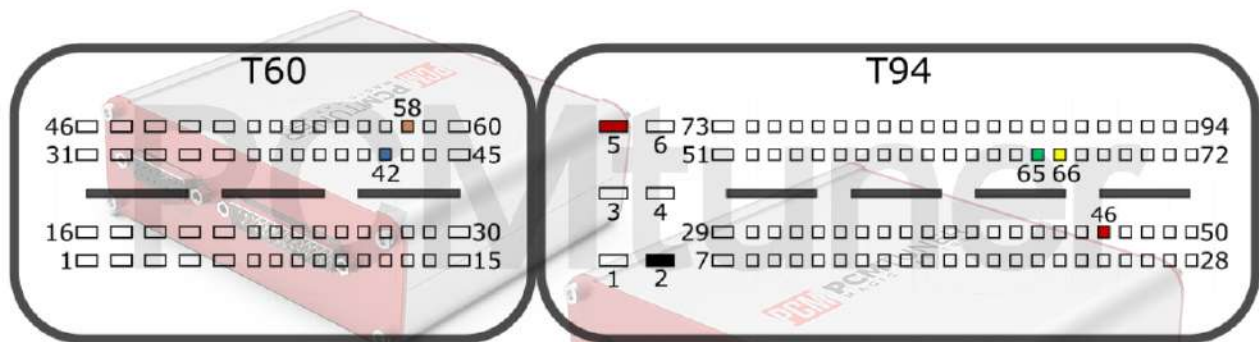

PCMtuner

Engine Control Unit

EDC17C19 TC1792

+12V	T94: 5, 46	CAN-L	T94: 65
GND	T94: 2	CAN-H	T94: 66
GPT0	T60: 42, 58		
GPT1			

OPEL

tuner-box.com

v.2

2022-05-12