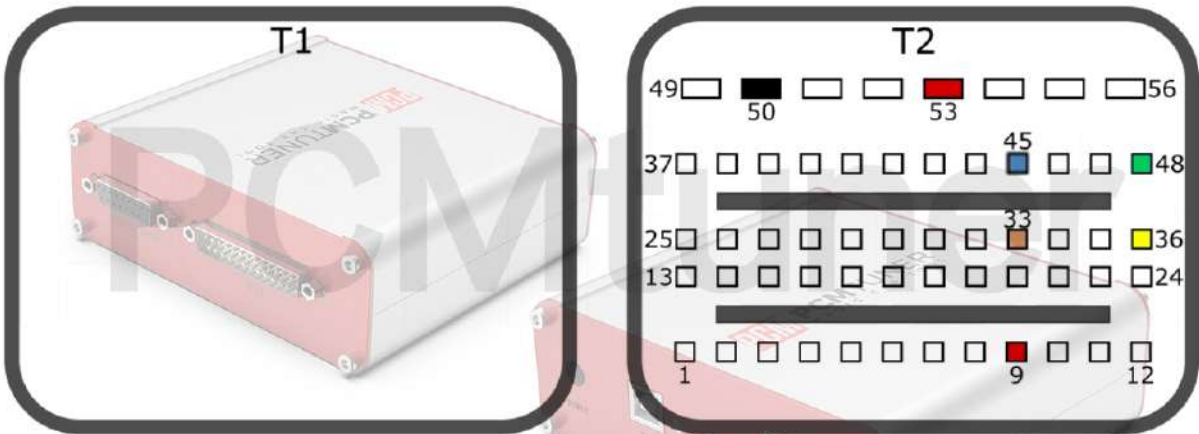

+12V	T2: 53, 9	CAN-L	T2: 48
GND	T2: 50	CAN-H	T2: 36
GPT0	GPT1	T2: 45, 33	

POLARIS ATV

tuner-box.com

v.2

2022-05-12

PCMtuner

Engine Control Unit

MED17.8.21 TC1767