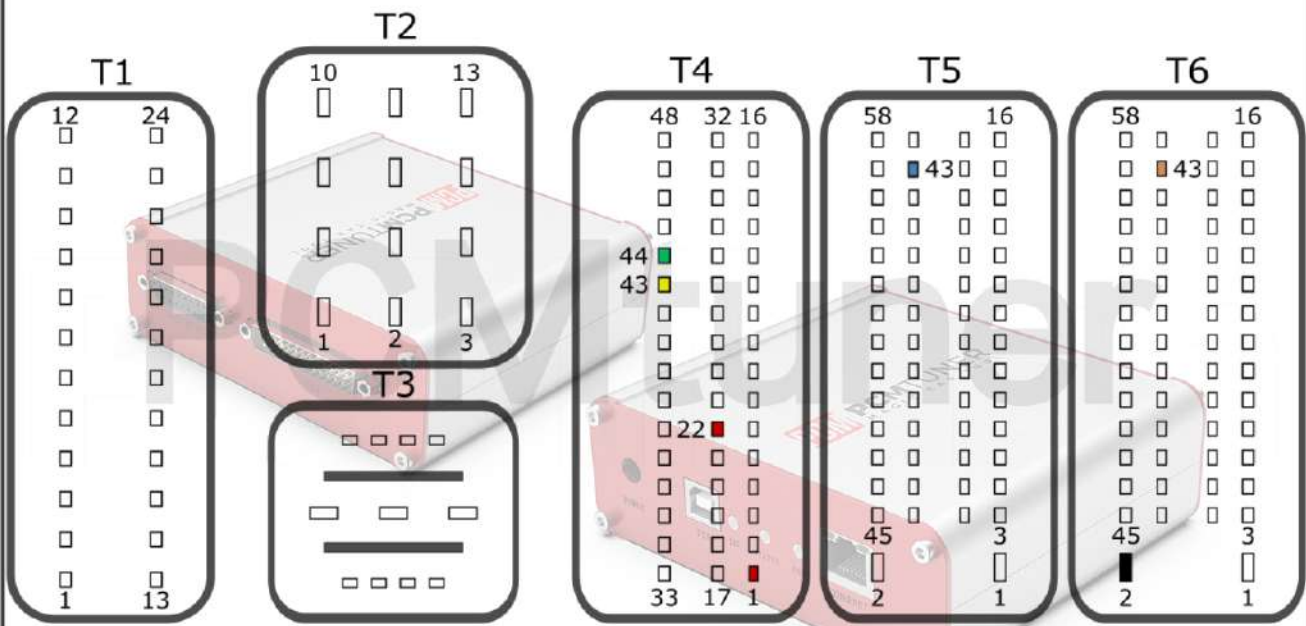

PCMtuner

Engine Control Unit

MEVD17.8.4 TC1797

+12V	T4: 1, 22	CAN-L	T4: 44
GND	T6: 2	CAN-H	T4: 43
GPT0	GPT1	T5: 43, T6: 43	

BMW

tuner-box.com

v.2

2022-05-12