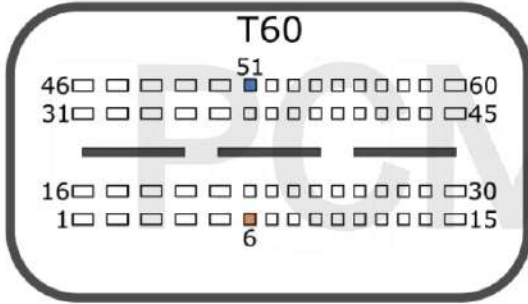

+12V	T94: 5, 87	CAN-L	T94: 67
GND	T94: 1	CAN-H	T94: 68
GPT0 GPT1	T60: 51, 6		

Connection version 2

+12V	T94: 5, 87	CAN-L	T94: 67
GND	T94: 1	CAN-H	T94: 68
GPT0 GPT1	T60: 21, 51		

VAG

tuner-box.com

v.2

2022-05-12