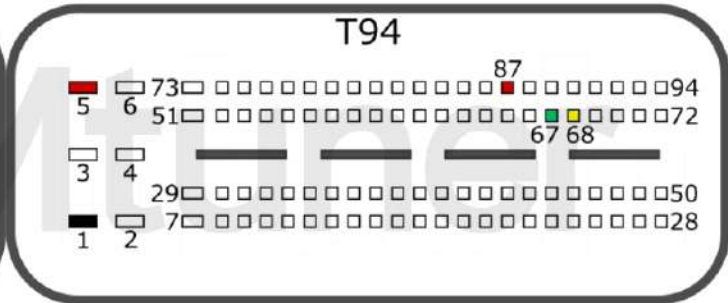

PCMtuner

Engine Control Unit

MED17.1.6 TC1797

VAG