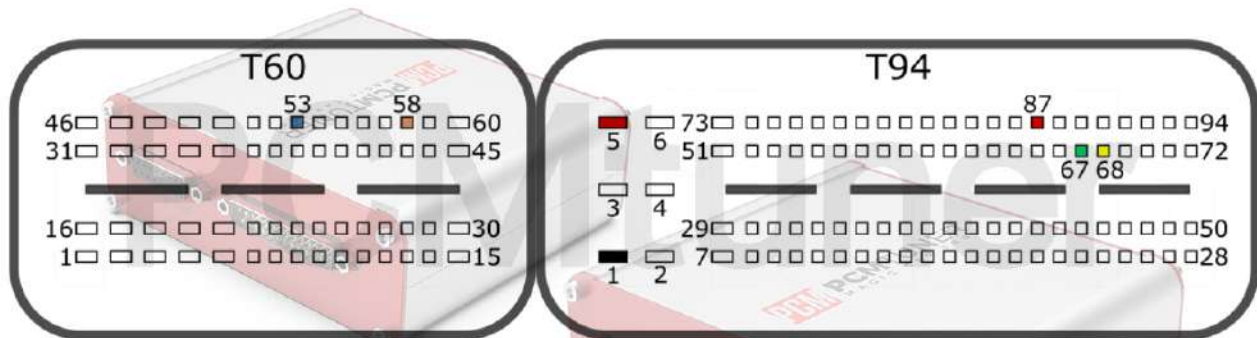

PCMtuner

Engine Control Unit

MED17.8.2 TC1767

+12V	T94: 5, 87	CAN-L	T94: 67
GND	T94: 1	CAN-H	T94: 68
GPT0	GPT1	T60: 53, 58	

GEELY

tuner-box.com

v.2

2022-05-12