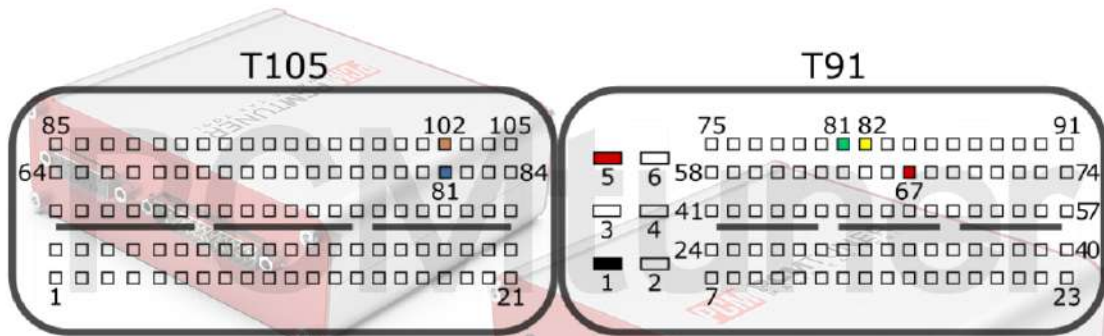

+12V	T91: 5, 50	CAN-L	T91: 80
GND	T91: 1	CAN-H	T91: 79
GPT0	GPT1	T105: 13, 74	

JLR

tuner-box.com

v.2

2022-05-12

PCMtuner

Engine Control Unit

MEDC17.9 TC1793