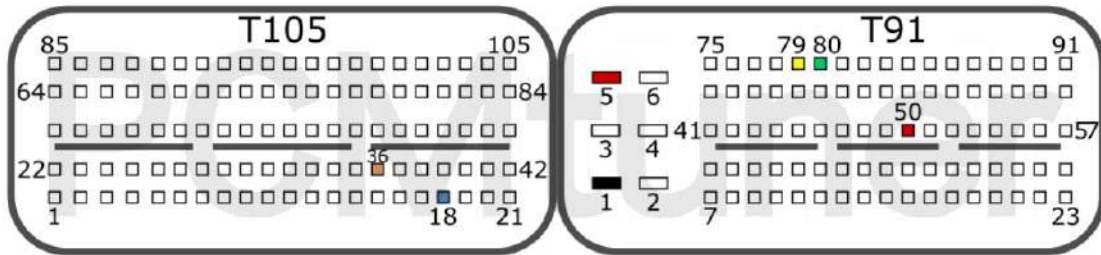

+12V	T91: 5, 50	CAN-L	T91: 80
GND	T91: 1	CAN-H	T91: 79
GPT0	GPT1	T105: 18, 36	

VOLKSWAGEN

+12V	T91: 5, 50	CAN-L	T91: 80
GND	T91: 1	CAN-H	T91: 79
GPT0	GPT1	T105: 34, 36	

VAG

tuner-box.com

v.2

2022-05-12

PCMtuner