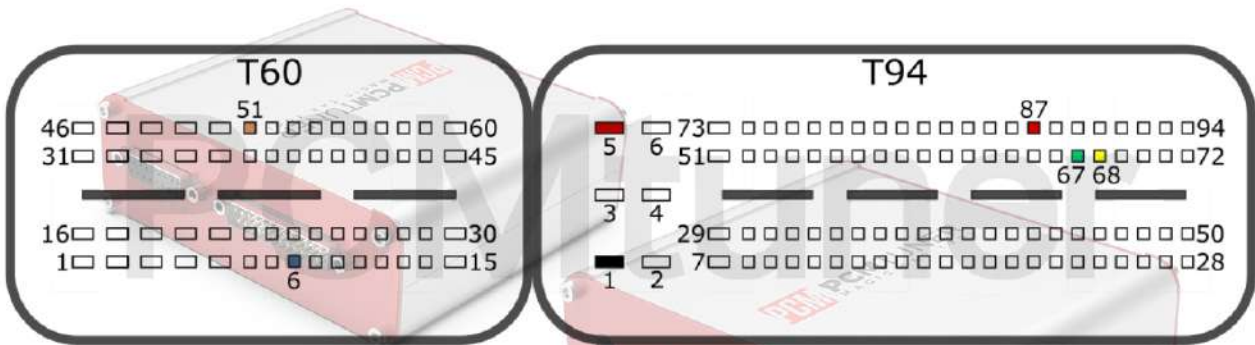

+12V	T94: 5, 87	CAN-L	T94: 67
GND	T94: 1	CAN-H	T94: 68
GPT0	T60: 53, 36		
GPT1			

VAG

tuner-box.com

v.2

2022-05-12

PCMtuner

Engine Control Unit

ME17.5.6 TC1767