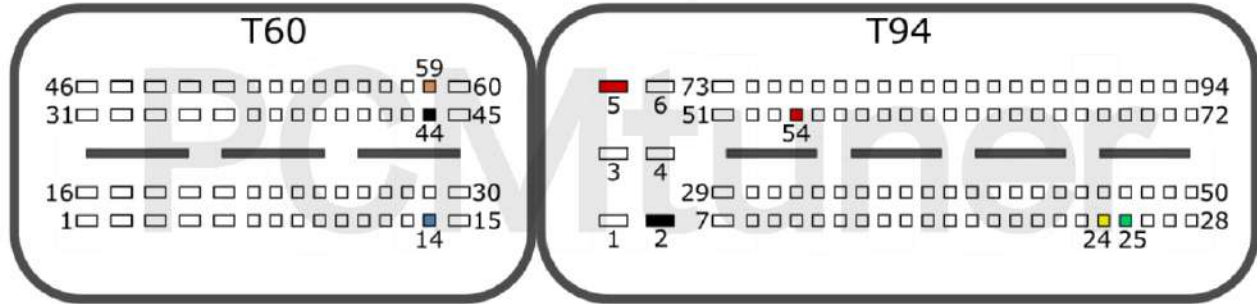

PCMtuner

Engine Control Unit

EDC17C79 TC1797

DODGE, JEEP, IVECO