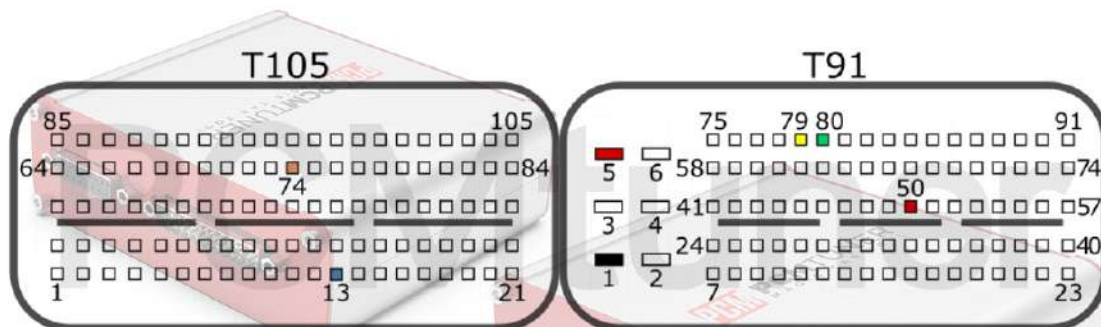

PCMtuner

Engine Control Unit

MED17.3.4 TC1797

+12V	T91: 5, 50	CAN-L	T91: 80
GND	T91: 1	CAN-H	T91: 79
GPT0	GPT1	T105: 13, 74	

MASERATI

tuner-box.com

v.2

2022-05-12