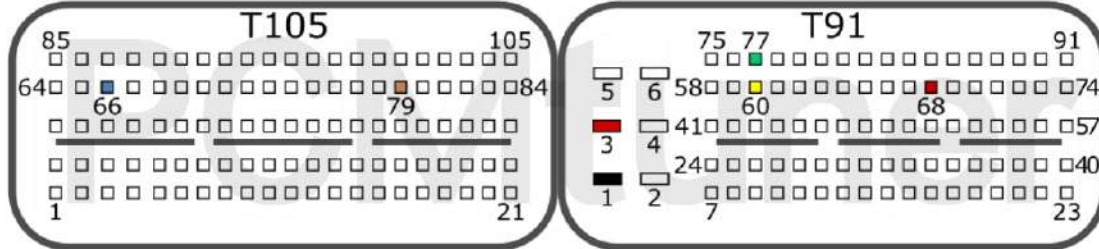

PCMtuner

Engine Control Unit

MEDG17.9.8 TC1767

Connection version 1

+12V	T91: 3, 68	CAN-L	T91: 77
GND	T91: 1	CAN-H	T91: 60
GPT0	GPT1	T105: 66, 79