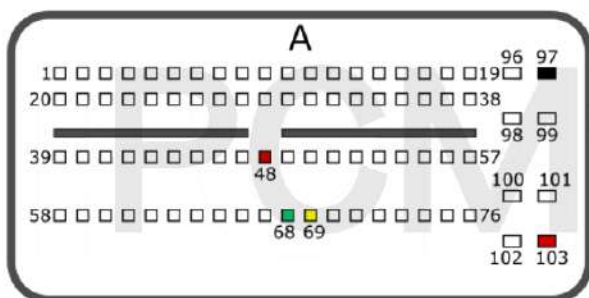

PCMtuner

Engine Control Unit

MED17.0.1 TC1767

Connection version 1