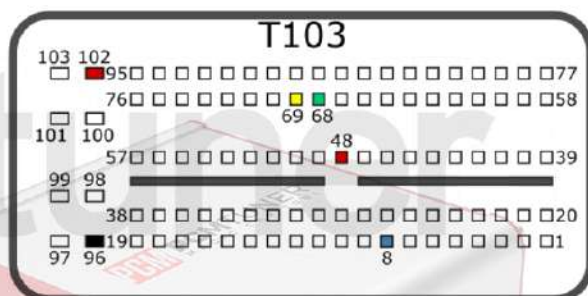

PCMtuner

Engine Control Unit

MEDG17.0 TC1797

+12V	T103: 102, 48	CAN-L	T103: 68
GND	T103: 96	CAN-H	T103: 69
GPT0	GPT1	T103:8, T95: 27	

FORD

tuner-box.com

v.2

2022-05-12