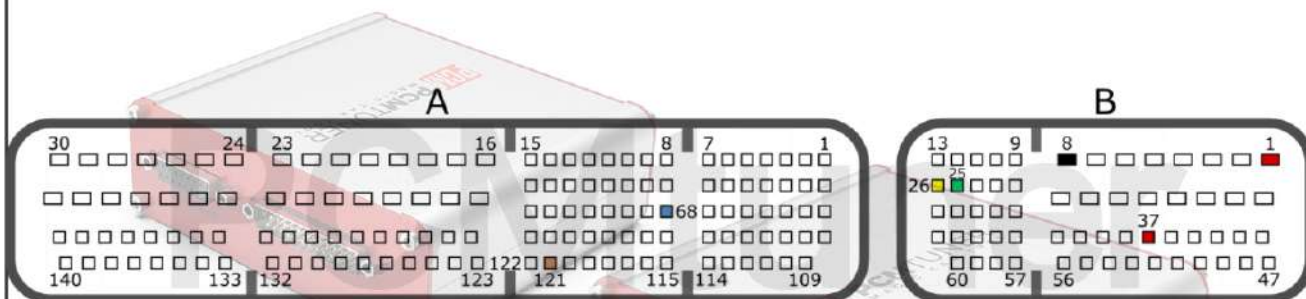

PCMtuner

Engine Control Unit

EDC17C73 TC1793

+12V	B: 1, 37	CAN-L	B: 25
GND	B: 8	CAN-H	B: 26
GPT0	GPT1	A: 68, 121	

TOYOTA

tuner-box.com

v.2

2022-05-12