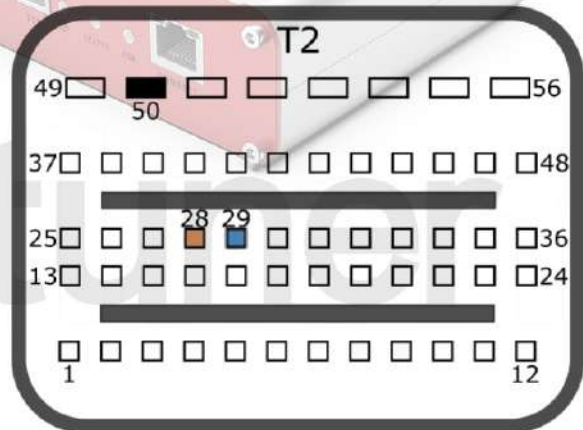

ME17.9.61 TC1724

Connection version 1

+12V	T1: 55, 56, 6	CAN-L	T1: 2
GND	T2: 50, 51	CAN-H	T1: 1
GPT0	GPT1		
	T2: 28, 31		

Connection version 2

+12V	T1: 56, 48, 6	CAN-L	T1: 2
GND	T2: 50	CAN-H	T1: 1
GPT0	GPT1		
	T2: 29, 28		