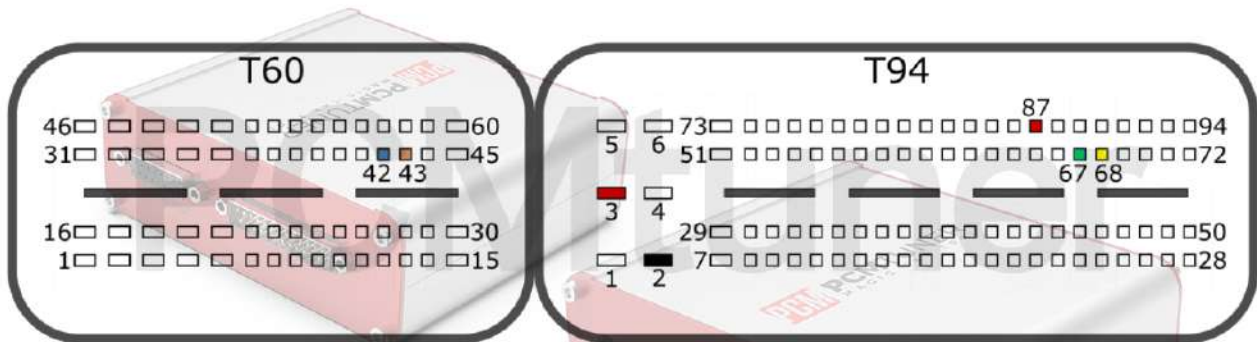

PCMtuner

Engine Control Unit

MED17.1.27 TC1793

+12V	T94: 3, 87	CAN-L	T94: 67
GND	T94: 2	CAN-H	T94: 68
GPT0	GPT1	T60: 42, 43	

VAG

tuner-box.com

v.2

2022-05-12