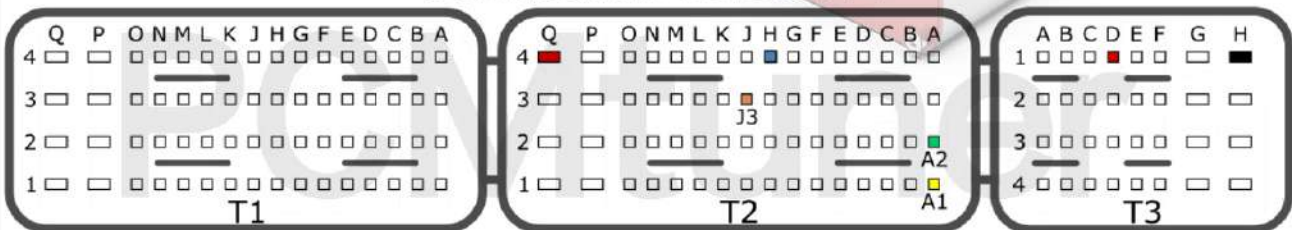

PCMtuner

Engine Control Unit

EDC17C11 TC1766

Connection version 1

+12V	T2: Q4, T3:D1	CAN-L	T2: A2
GND	T3: H1	CAN-H	T2: A1
GPT0 GPT1	T2: H2, H4		

Connection version 2

+12V	T2: Q4, T3:D1	CAN-L	T2: A2
GND	T3: H1	CAN-H	T2: A1
GPT0 GPT1	T2: H4, J3		