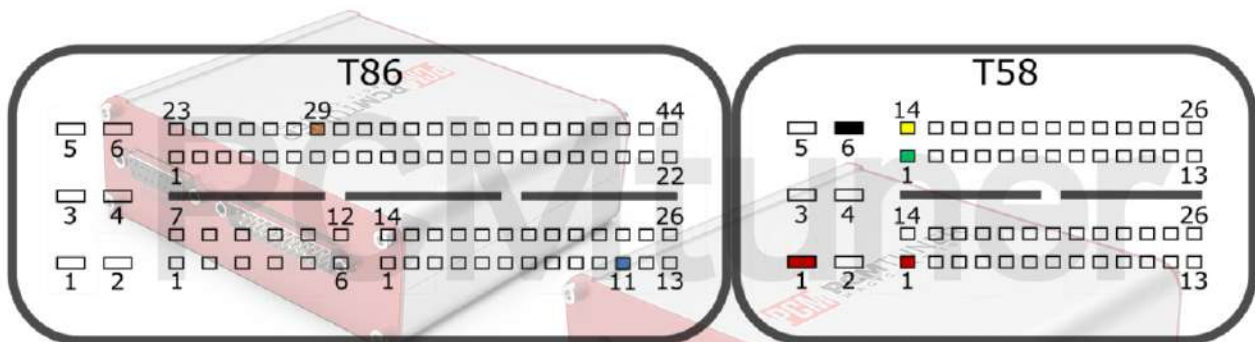

PCMtuner

Engine Control Unit

ME(V)17.4.5 TC1796

+12V	T58: 1, 1	CAN-L	T58: 1
GND	T58: 6	CAN-H	T58: 14
GPT0	GPT1	T86: 11, 29	

BMW

tuner-box.com

v.2

2022-05-12