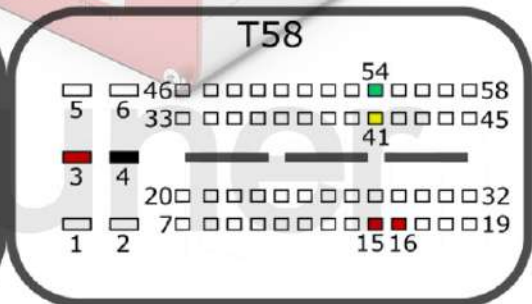

Connection version 2

+12V	T58: 3, 15, 16	CAN-L	T58: 54
GND	T58: 4	CAN-H	T58: 41
GPT0	GPT1	T96: 29, 58	

MB

tuner-box.com

v.2

2022-05-12

PCMtuner

Engine Control Unit