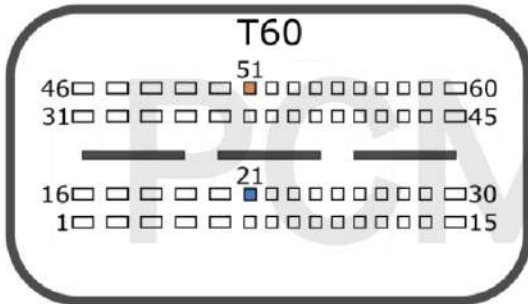

+12V	T94: 5, 87	CAN-L	T94: 67
GND	T94: 1	CAN-H	T94: 68
GPT0 GPT1	T60: 51, 6		

Connection version 2

+12V	T94: 5, 87	CAN-L	T94: 67
GND	T94: 1	CAN-H	T94: 68
GPT0 GPT1	T60: 21, 51		

VAG

tuner-box.com

v.2

2022-05-12