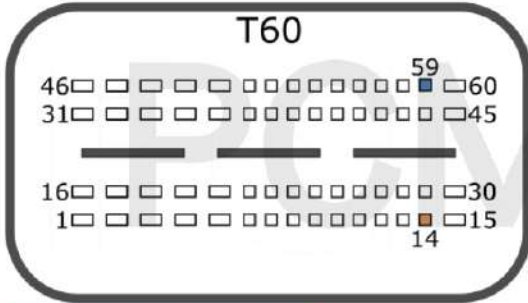

v.2

2022-05-12

PCMtuner

Engine Control Unit

EDC17C49 TC1797

FIAT, JEEP

+12V	T94: 5, 54	CAN-L	T94: 45
GND	T94: 2	CAN-H	T94: 23
GPT0	GPT1	T60: 59, 14	

IVECO