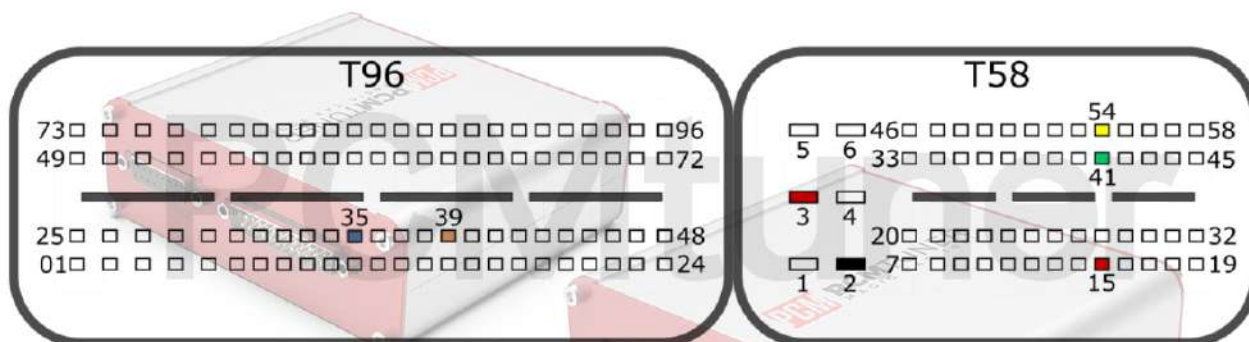

tuner-box.com

v.2

2022-05-12

PCMtuner

Engine Control Unit

EDC17CP01 TC1796

+12V	T58: 3, 15	CAN-L	T58: 41
GND	T58: 2	CAN-H	T58: 54
GPT0	GPT1	T96: 35, 39	

MB