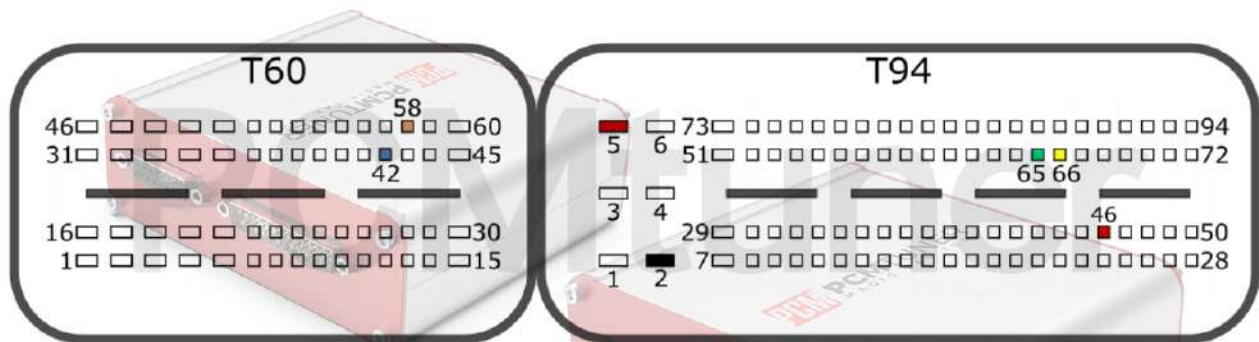

PCMtuner

Engine Control Unit

EDC17C18 TC1766

+12V	T94: 5, 46	CAN-L	T94: 65
GND	T94: 2	CAN-H	T94: 66
GPT0	T60: 42, 58		
GPT1			

OPEL

tuner-box.com

v.2

2022-05-12