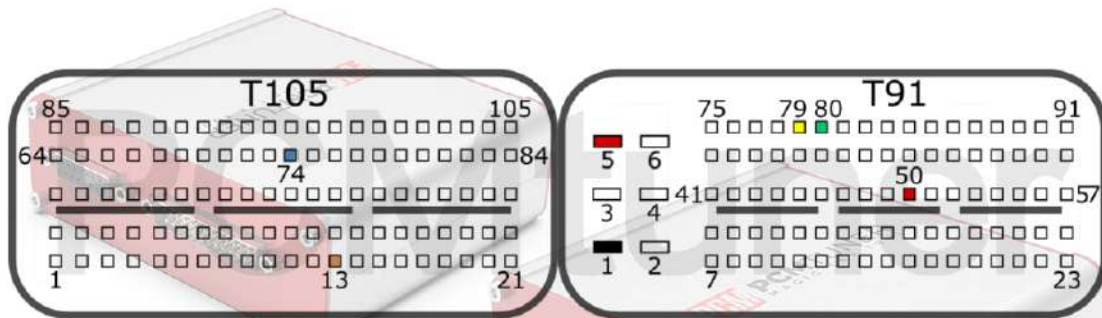

+12V	T91: 5, 50	CAN-L	T91: 80
GND	T91: 1	CAN-H	T91: 79
GPT0	GPT1	T105: 13, 74	

JLR

tuner-box.com

v.2

2022-05-12

PCMtuner

Engine Control Unit

ME17.8.32 TC1797