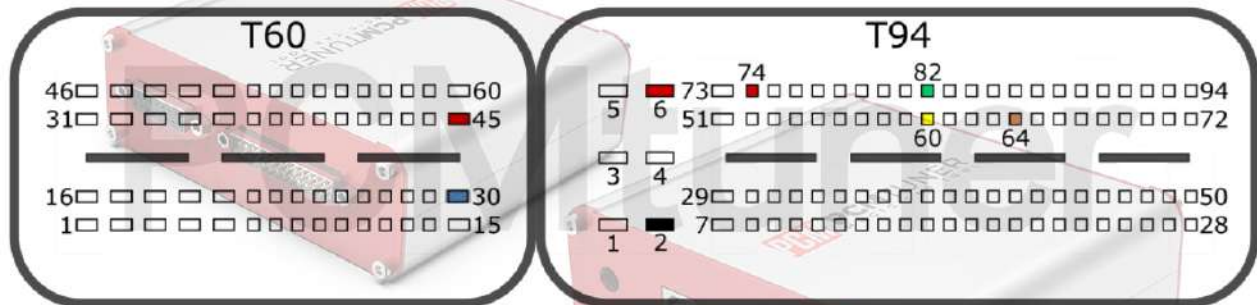

Connection version 2

+12V	T60: 45, T94: 6, 74	CAN-L	T94: 82
GND	T94: 2	CAN-H	T94: 60
GPT0 GPT1	T60: 30, T94: 64