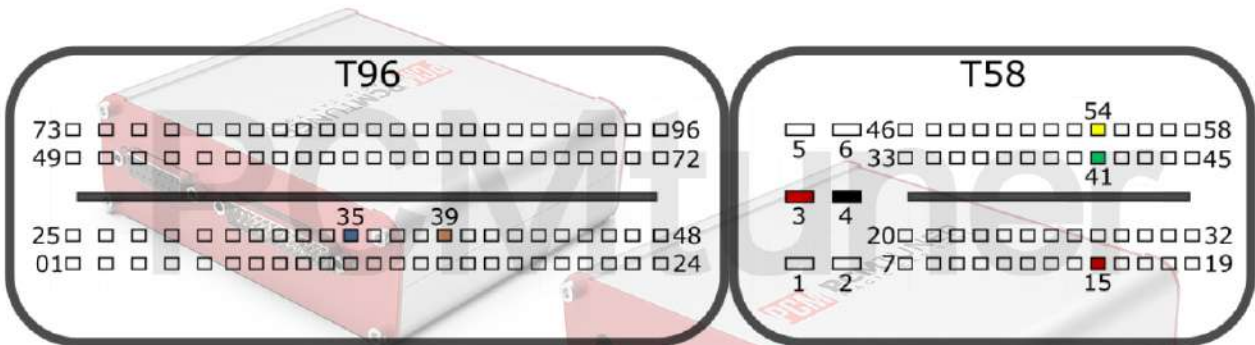

PCMtuner

Engine Control Unit

EDC17C58 TC1793

+12V	T58: 3, 15	CAN-L	T58: 41
GND	T58: 4	CAN-H	T58: 54
GPT0	GPT1	T96: 35, 39	

HONDA

tuner-box.com

v.2

2022-05-12