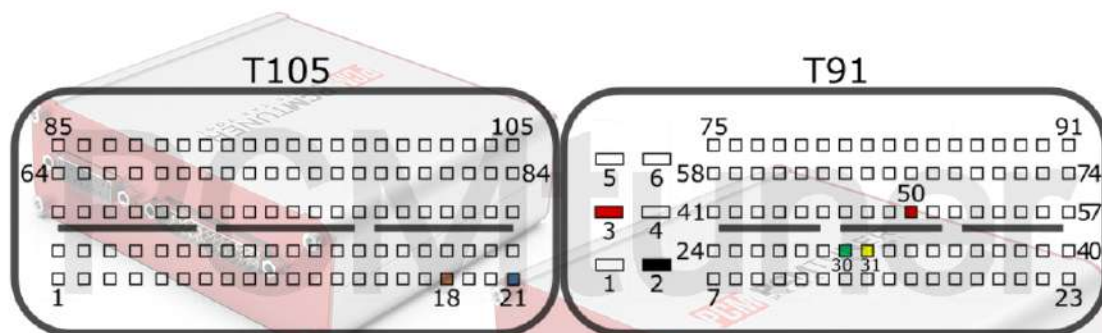

PCMtuner

Engine Control Unit

EDC17CP74 TC1793

+12V	T91: 3, 50	CAN-L	T91: 30
GND	T91: 2	CAN-H	T91: 31
GPT0 GPT1	T105: 21, 18		

VAG

tuner-box.com

v.2

2022-05-12