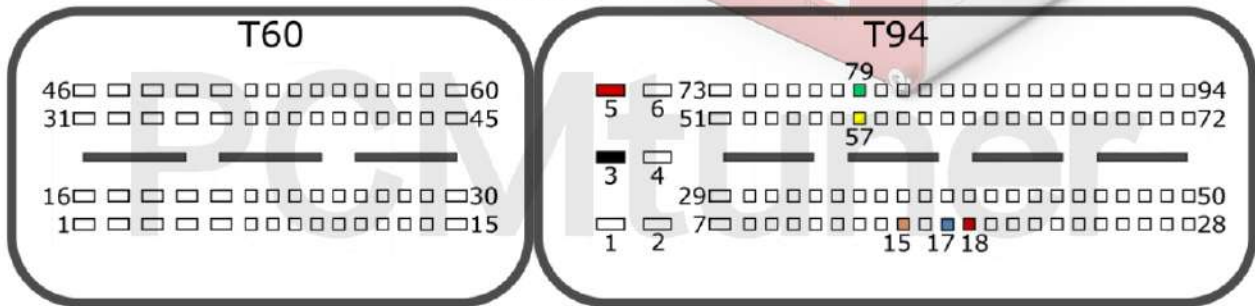

ME17.9.11 TC1762

Connection version 1

+12V	T94: 5, 18	CAN-L	T94: 79
GND	T94: 3	CAN-H	T94: 57
GPT0 GPT1	T94: 17, 39		

Connection version 2

+12V	T94: 5, 18	CAN-L	T94: 79
GND	T94: 3	CAN-H	T94: 57
GPT0 GPT1	T94: 17, 15		