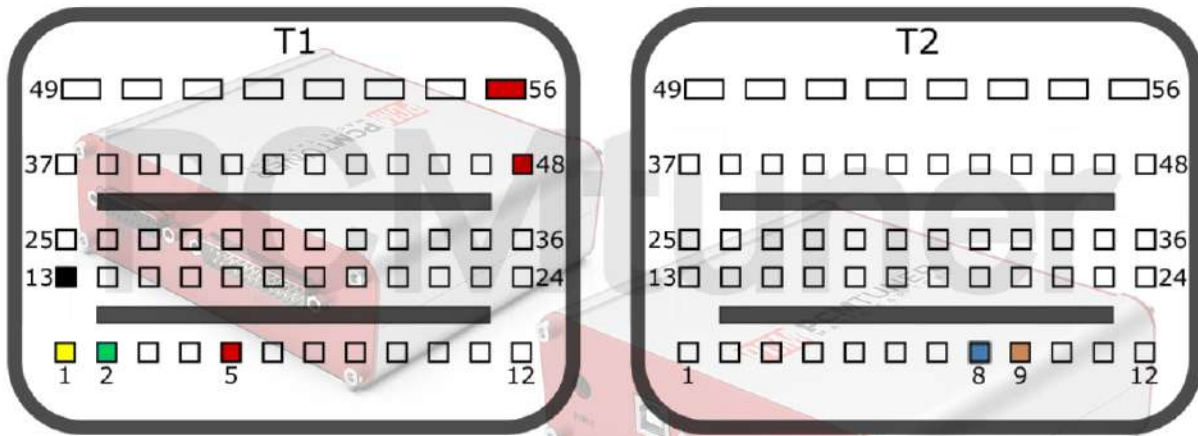

+12V	T58: 1, 15	CAN-L	T58: 41
GND	T58: 6	CAN-H	T58: 54
GPT0	GPT1	T96: 35, 57	

HONDA

tuner-box.com

v.2

2022-05-12

PCMtuner

Engine Control Unit

ME17.9.6 TC1767