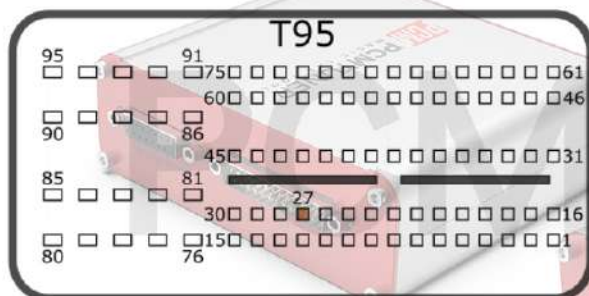

PCMtuner

Engine Control Unit

MEDG17.0 TC1797

+12V	T103: 102, 48	CAN-L	T103: 68
GND	T103: 96	CAN-H	T103: 69
GPT0	GPT1	T103:8, T95: 27	

FORD

tuner-box.com

v.2

2022-05-12