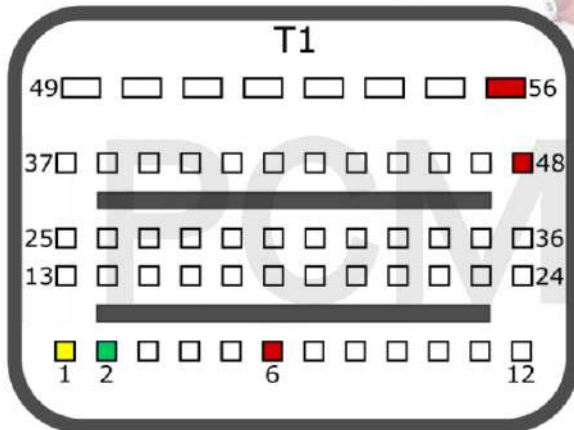

ME17.9.61 TC1724

Connection version 1

+12V	T1: 55, 56, 6	CAN-L	T1: 2
GND	T2: 50, 51	CAN-H	T1: 1
GPT0	GPT1		
	T2: 28, 31		

Connection version 2

+12V	T1: 56, 48, 6	CAN-L	T1: 2
GND	T2: 50	CAN-H	T1: 1
GPT0	GPT1		
	T2: 29, 28		