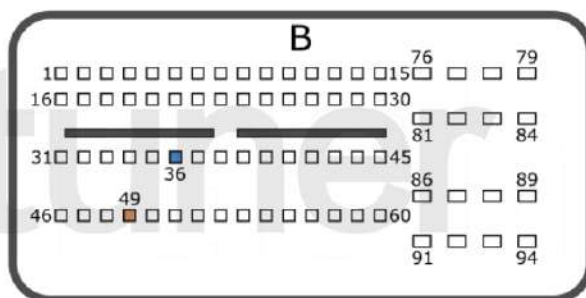

PCMtuner

Engine Control Unit

MED17.0.1 TC1767

Connection version 1