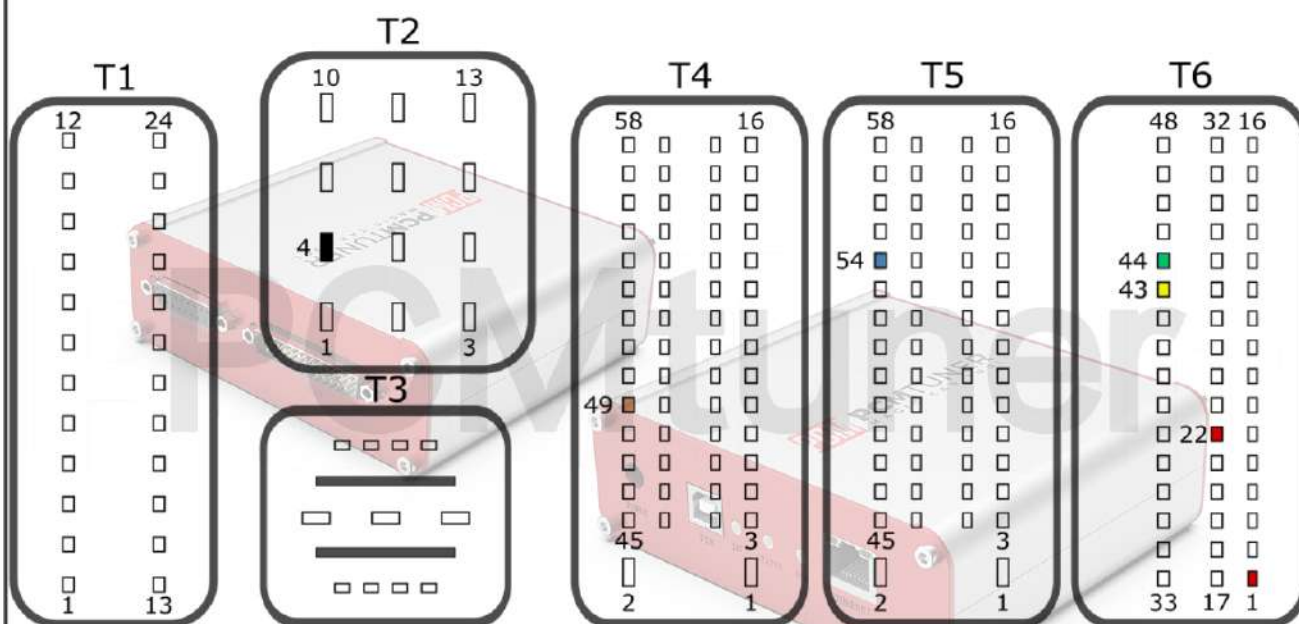

PCMtuner

Engine Control Unit

MEVD17.2.3 TC1793

+12V	T6: 22, 1	CAN-L	T6: 44
GND	T2: 4	CAN-H	T6: 43
GPT0	GPT1	T5: 54, T4: 49	

BMW

tuner-box.com

v.2

2022-05-12