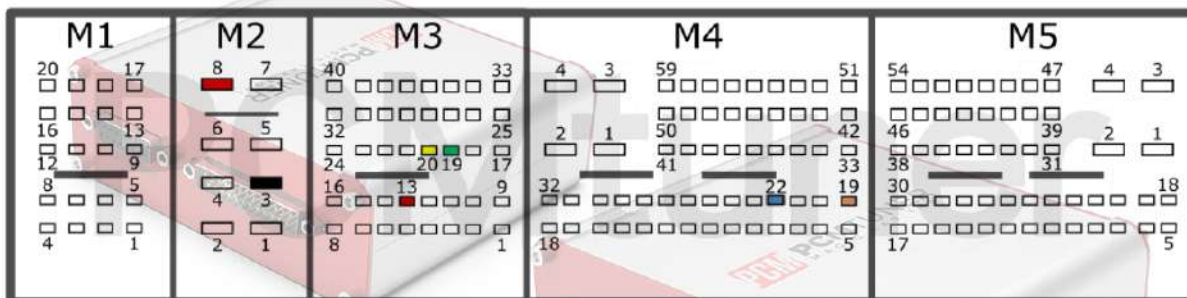

tuner-box.com

v.2

2022-05-12

PCMtuner

Engine Control Unit

EDC17CP09 TC1796

+12V	M2: 8, M3:13	CAN-L	M3: 19
GND	M2: 3	CAN-H	M3: 20
GPT0	GPT1	M4: 22, 19	

BMW