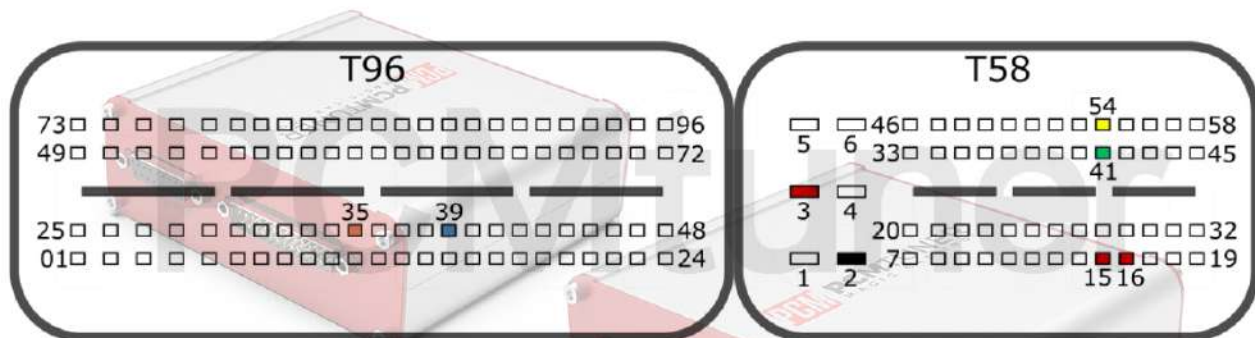

PCMtuner

Engine Control Unit

EDC17CP50 TC1797

+12V	T58: 3, 15, 16	CAN-L	T58: 41
GND	T58: 2	CAN-H	T58: 54
GPT0	GPT1	T96: 39, 35	

HONDA

tuner-box.com

v.2

2022-05-12