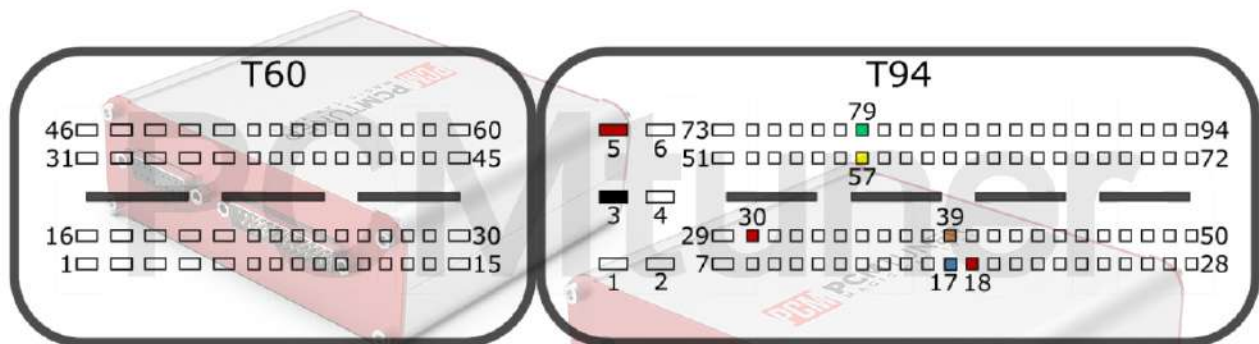

PCMtuner

Engine Control Unit

MEG17.9.13 TC1762

+12V	T94: 5, 30, 18	CAN-L	T94: 79
GND	T94: 3	CAN-H	T94: 57
GPT0	GPT1	T94: 17, 39	

K/H

tuner-box.com

v.2

2022-05-12