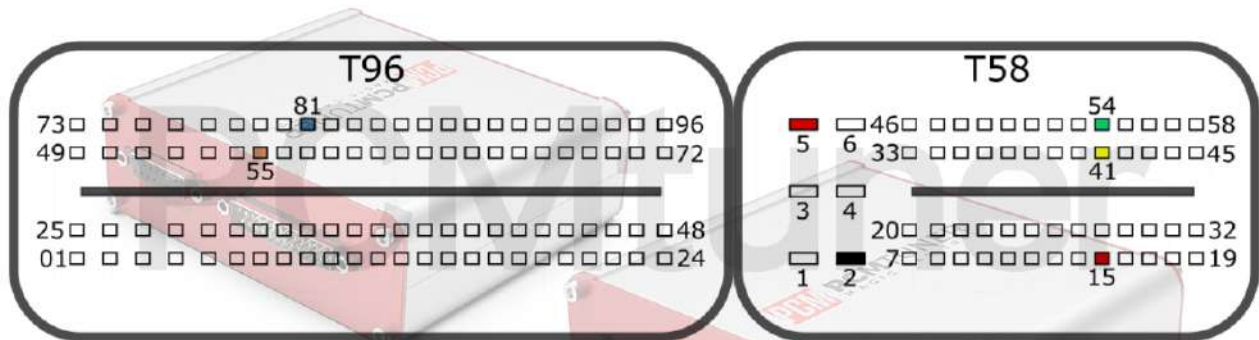

+12V	T94: 6, 87	CAN-L	T94: 67
GND	T94: 2	CAN-H	T94: 68
GPT0	GPT1	T60: 7, 5	

VAG

tuner-box.com

v.2

2022-05-12

PCMtuner

Engine Control Unit

ME17.7 TC1796