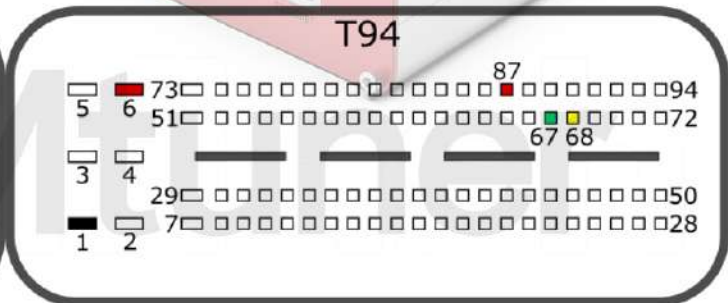

Engine Control Unit

MED17.1.6 TC1797

VAG

+12V	T94: 5, 87	CAN-L	T94: 67
GND	T94: 1	CAN-H	T94: 68
GPT0	GPT1	T60: 44, 59	

PORSCHE

+12V	T94: 6, 87	CAN-L	T94: 67
GND	T94: 1	CAN-H	T94: 68
GPT0	GPT1	T60: 44, 36	

PORSCHE