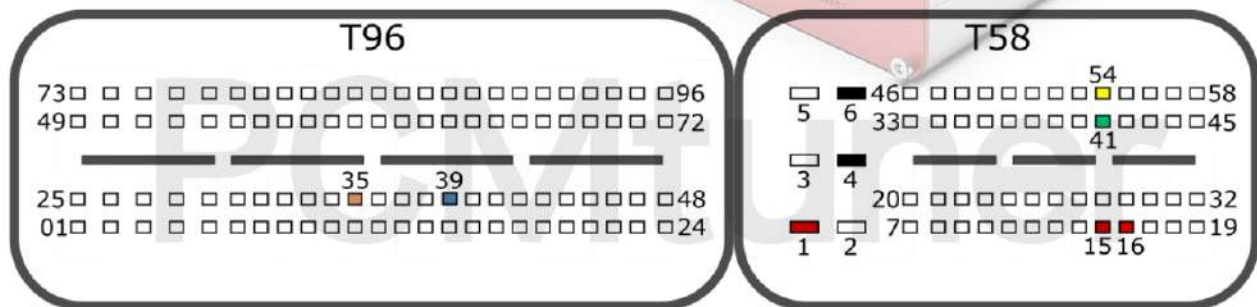

Connection version 2

+12V	T58: 1, 15, 16	CAN-L	T58: 41
GND	T58: 4, 6	CAN-H	T58: 54
GPT0 GPT1	T96: 39, 35		

HONDA

tuner-box.com

v.2

2022-05-12