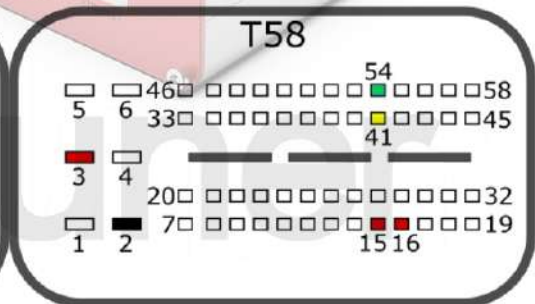

+12V	T58: 3, 15	CAN-L	T58: 54
GND	T58: 2	CAN-H	T58: 41
GPT0 GPT1	T96: 35, 39		

Connection version 2

+12V	T58: 3, 15, 16	CAN-L	T58: 54
GND	T58: 2	CAN-H	T58: 41
GPT0 GPT1	T96: 87, 38		

MB

tuner-box.com

v.2

2022-05-12