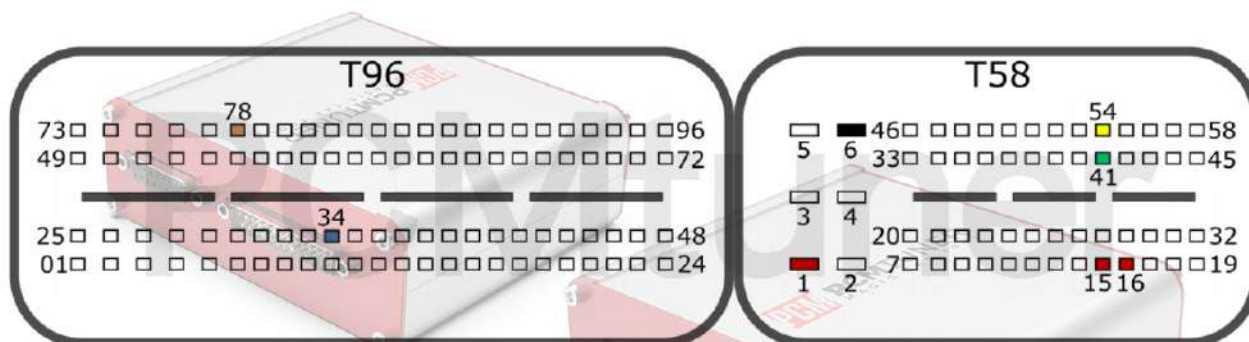

tuner-box.com

v.2

2022-05-12

PCMtuner

Engine Control Unit

EDC17CP06 TC1796

+12V	T58: 1, 15, 16	CAN-L	T58: 41
GND	T58: 6	CAN-H	T58: 54
GPT0	GPT1	T96: 34, 78	

HONDA