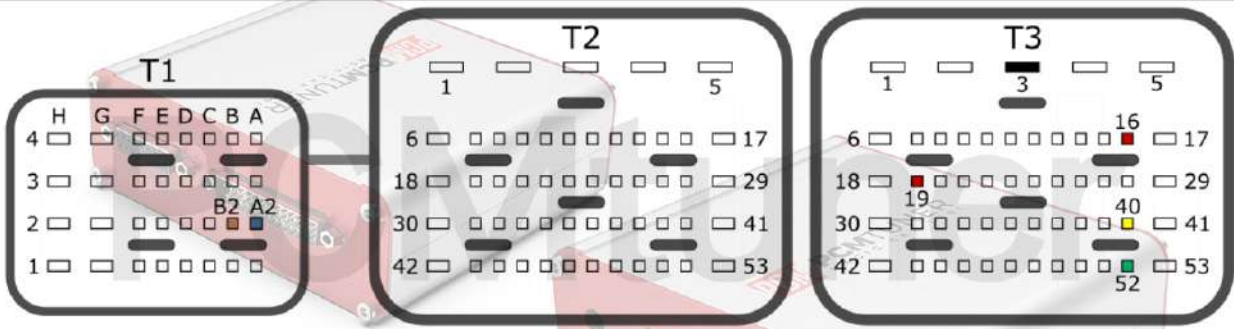

PCMtuner

Engine Control Unit

MED/MEV17.4 TC1766

+12V	T3: 16, 19	CAN-L	T3: 52
GND	T3: 3	CAN-H	T3: 40
GPT0	GPT1	T1: A2, B2	

PSA

tuner-box.com

v.2

2022-05-12