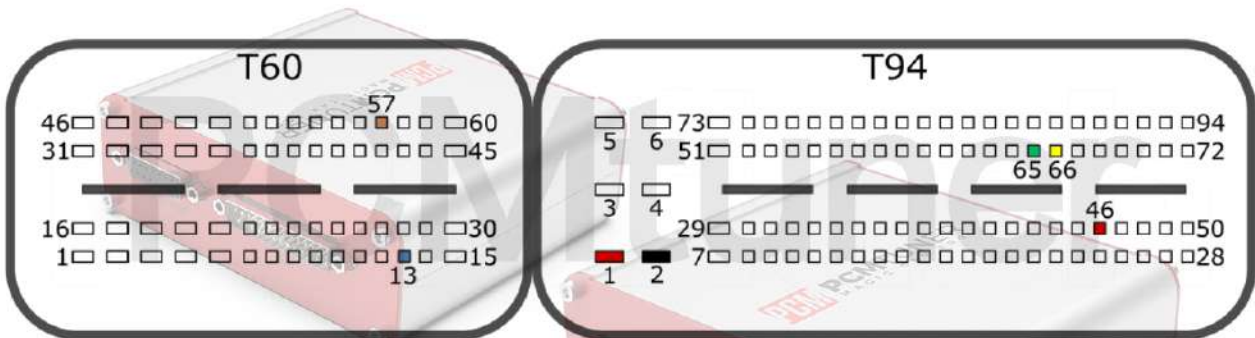

BMW

tuner-box.com

v.2

2022-05-12

PCMtuner

Engine Control Unit

EDC17C08 TC1766

+12V	T94: 1, 46	CAN-L	T94: 65
GND	T94: 2	CAN-H	T94: 66
GPT0 GPT1	T60: 13, 57		