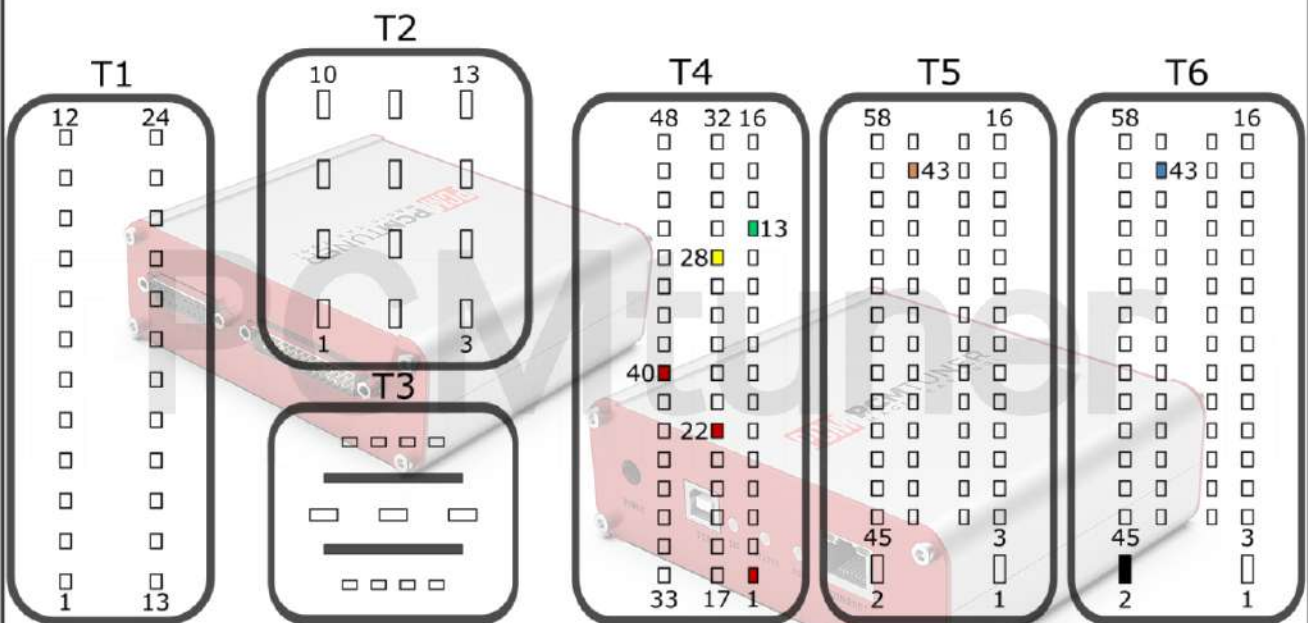

PCMtuner

Engine Control Unit

MEVD17.2.8/17.2.9 TC1797

+12V	T4: 40, 22, 1	CAN-L	T4: 13
GND	T6: 2	CAN-H	T4: 28
GPT0	GPT1	T6: 43, T5: 43	

BMW

tuner-box.com

v.2

2022-05-12