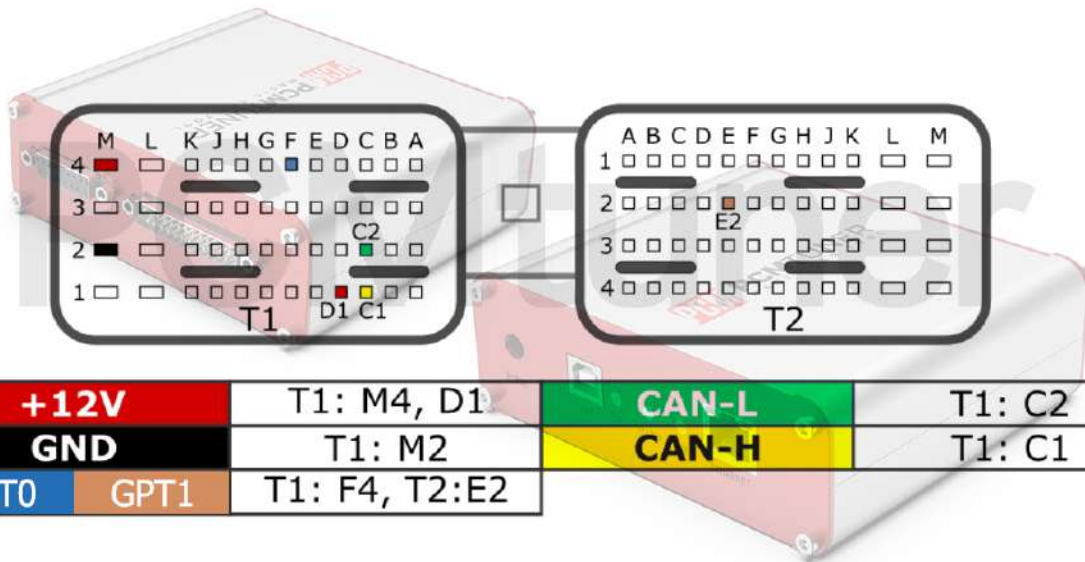

PCMtuner

Engine Control Unit

ME17.8.5 TC1762

ROTAX

tuner-box.com

v.2

2022-05-12