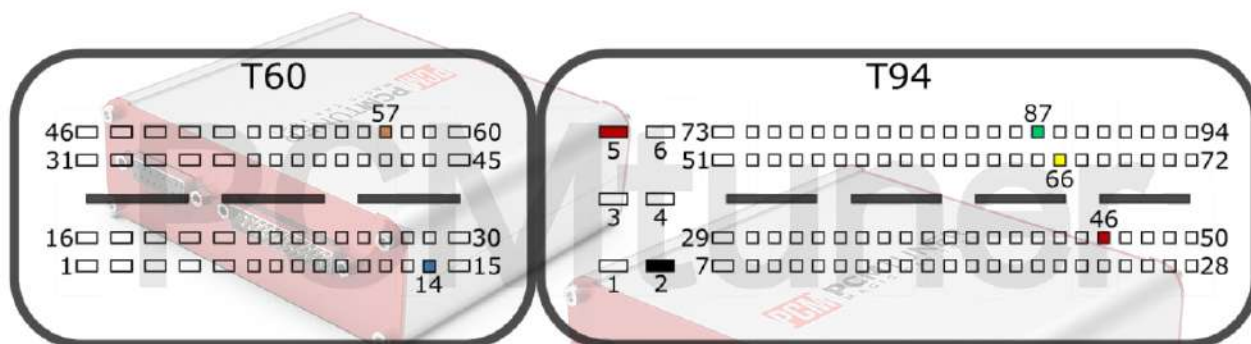

PCMtuner

Engine Control Unit

EDC17C81 TC1782

+12V	T94: 5, 46	CAN-L	T94: 87
GND	T94: 2	CAN-H	T94: 66
GPT0	GPT1	T60: 14, 57	

MAZ

tuner-box.com

v.2

2022-05-12