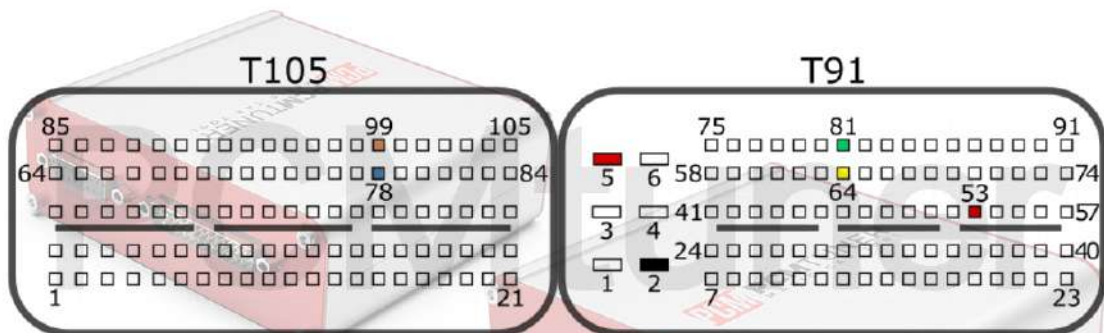

PCMtuner

Engine Control Unit

EDC17C83 TC1793

+12V	T91: 5, 53	CAN-L	T91: 81
GND	T91: 2	CAN-H	T91: 64
GPT0	GPT1	T105: 78, 99	

ISUZU

tuner-box.com

v.2

2022-05-12