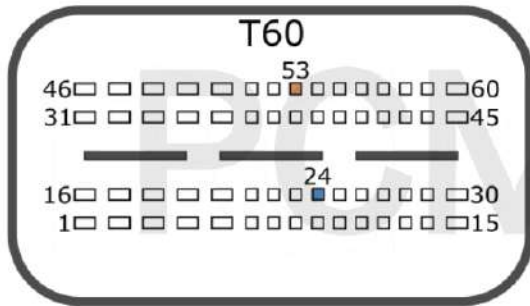

PCMtuner

Engine Control Unit

EDC17CP52 TC1797

Connection version 1