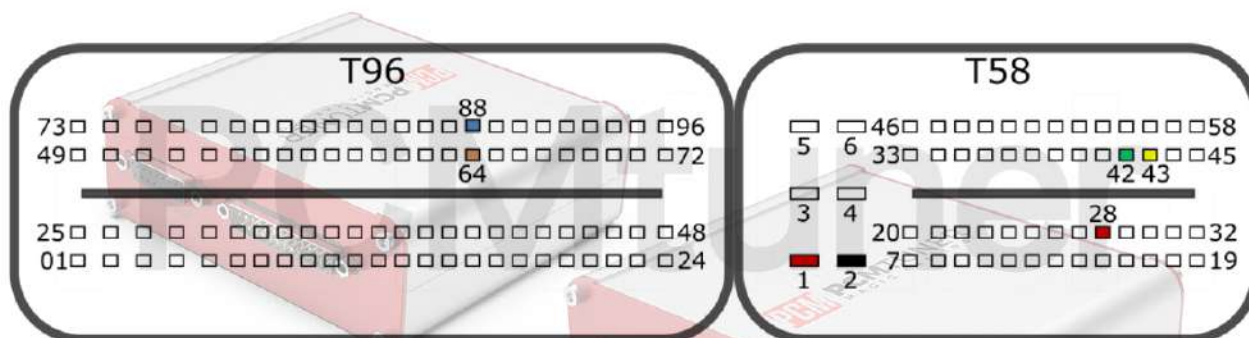

PCMtuner

Engine Control Unit

EDC17CP47 TC1797

+12V	T58: 1, 28	CAN-L	T58: 42
GND	T58: 2	CAN-H	T58: 43
GPT0	GPT1	T96: 88, 64	

OPEL

tuner-box.com

v.2

2022-05-12