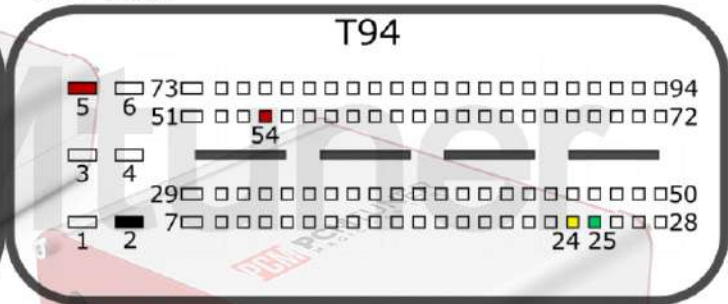

v.2

2022-05-12

PCMtuner

Engine Control Unit

EDC17C49 TC1797

FIAT, JEEP

+12V	T94: 5, 54	CAN-L	T94: 45
GND	T94: 2	CAN-H	T94: 23
GPT0	GPT1	T60: 59, 14	

IVECO