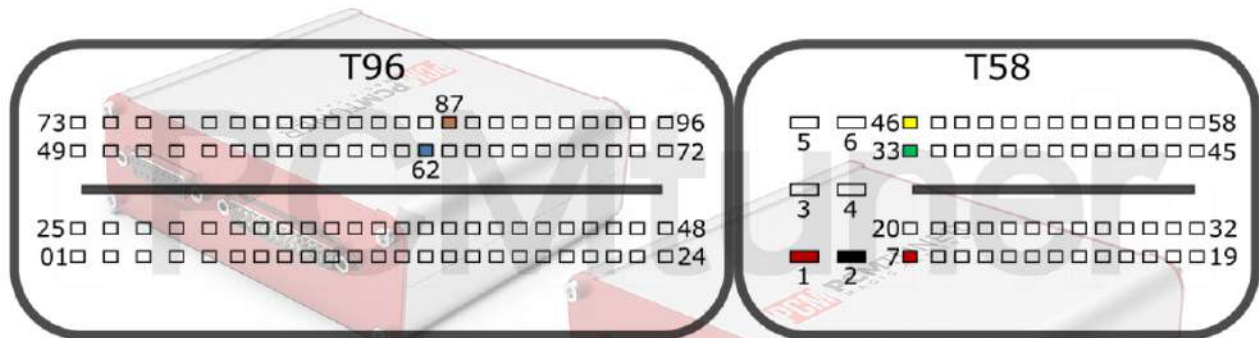

SUZUKI

tuner-box.com

v.2

2022-05-12

PCMtuner

Engine Control Unit

EDC17C06 TC1766

+12V	T58: 1, 7	CAN-L	T58: 33
GND	T58: 2	CAN-H	T58: 46
GPT0	GPT1	T96: 62, 87	