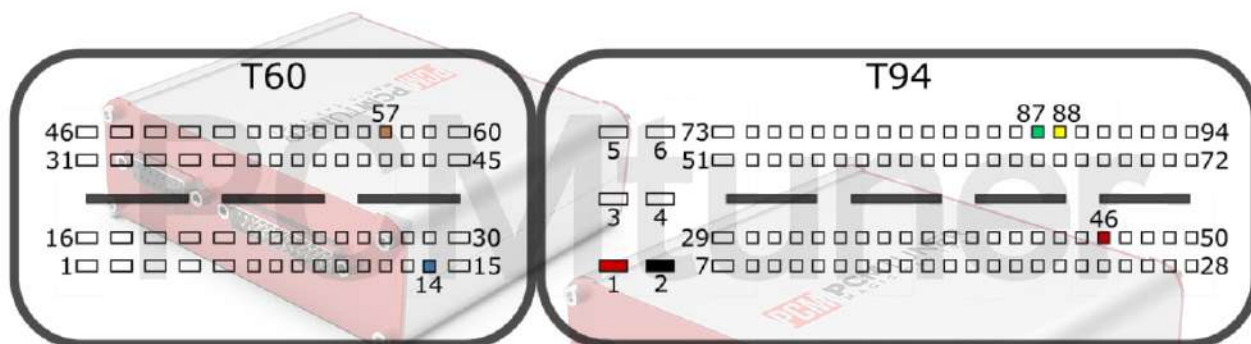

PCMtuner

Engine Control Unit

EDC17C53 TC1767

+12V	T94: 1, 46	CAN-L	T94: 87
GND	T94: 2	CAN-H	T94: 88
GPT0	GPT1	T60: 14, 57	

HAVAL

JAC

K/H

tuner-box.com

v.2

2022-05-12