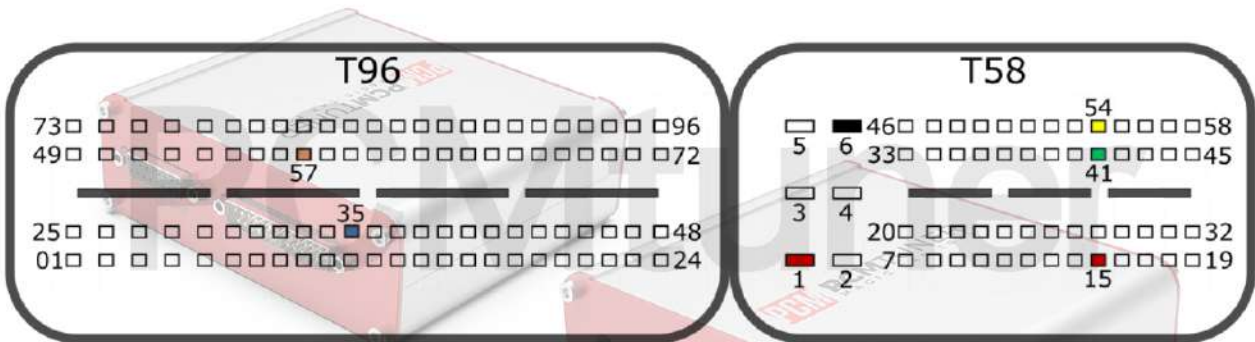

+12V	T91: 5, 6, 24	CAN-L	T105: 81
GND	T91: 2	CAN-H	T105: 102
GPT0	GPT1	T105: 54, 73	

K/H

tuner-box.com

v.2

2022-05-12

PCMtuner

Engine Control Unit

MED17.9.3 TC1793