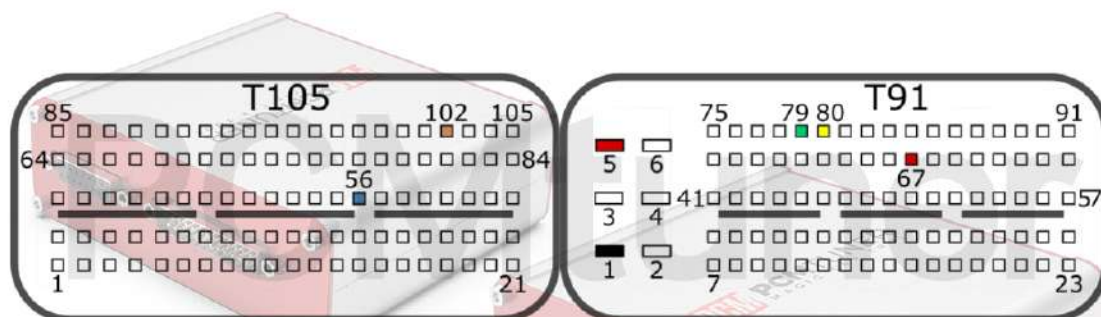

PCMtuner

Engine Control Unit

MED17.9.9 TC1793

+12V	T91: 5, 67	CAN-L	T91: 79
GND	T91: 1	CAN-H	T91: 80
GPT0	GPT1	T105: 56, 102	

JLR

tuner-box.com

v.2

2022-05-12