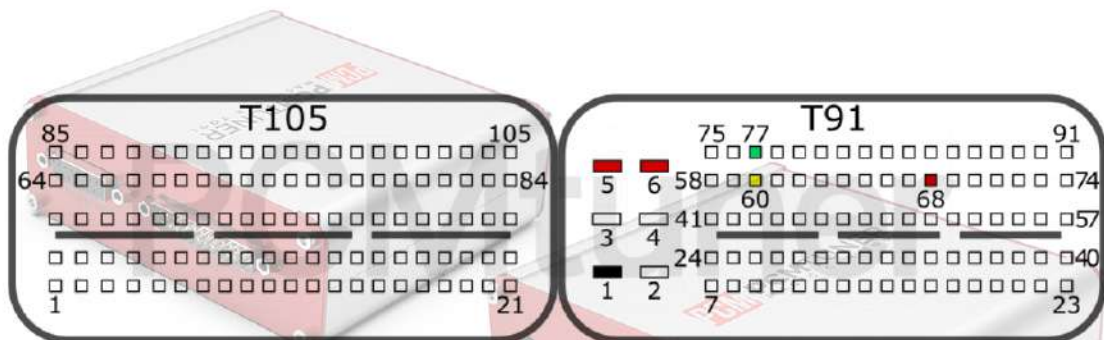

PCMtuner

Engine Control Unit

CPGDSh2.24.x/2.26.x

+12V	T91: 5, 6, 68	CAN-L	T91: 77
GND	T91: 1	CAN-H	T91: 60

K/H

tuner-box.com

v.2

2022-05-12