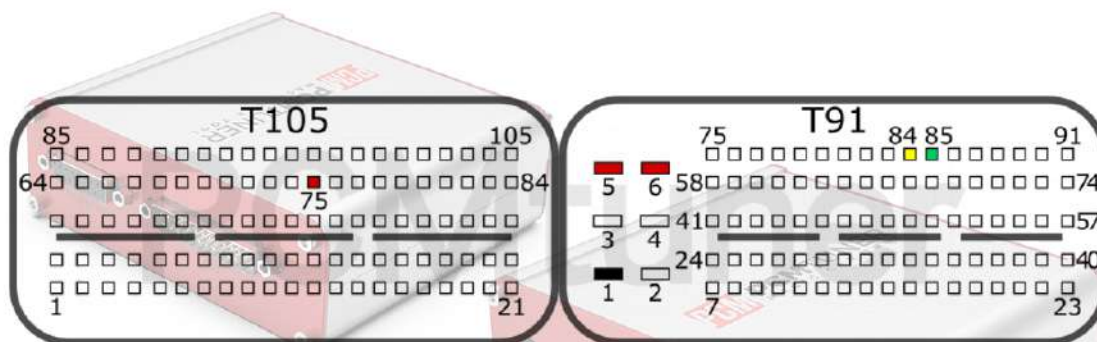

PCMtuner

Engine Control Unit

CPGPSH2.14.1

+12V	T105: 75; T91: 5, 6	CAN-L	T91: 85
GND	T91: 1	CAN-H	T91: 84

K/H

tuner-box.com

v.2

2022-05-12